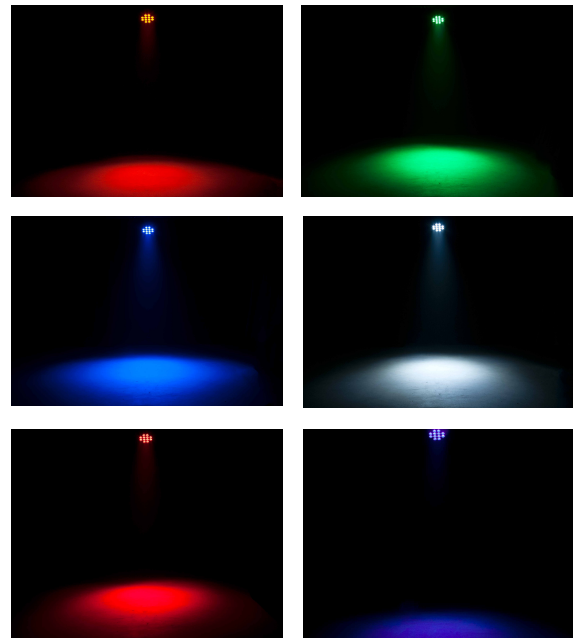

LP 12 HEX

Lightweight LED Par powered by twelve 5W HEX (6-IN-1) LEDs. 25-degree beam angle. Includes scissor yoke. Designed for portable use or permanent installation.

- LEDs: 12 x 5-Watt HEX LEDs (RGBWA+UV: Red, Green, Blue, White, Amber + UV)
- Beam angle: 25-degrees
- Ultra violet wavelength: 395-400nm
- DMX channels: 4 or 8 selectable
- Auto, sound active and master/slave modes
- 0-100% dimming and variable strobe
- 4 push button menu with LED display
- Scissor yoke included
- 3-pin DMX In/Out
- IEC In/Out connections to daisy chain power
- Power consumption: 54W max
- Multi-voltage power: 100~240V, 50/60Hz
- Fuse: F2A 250V
- Dimensions (LxWxH): 10"x10"x4.25" / 250 x 250 x 105mm
- Weight: 3 lbs. / 1.2kg