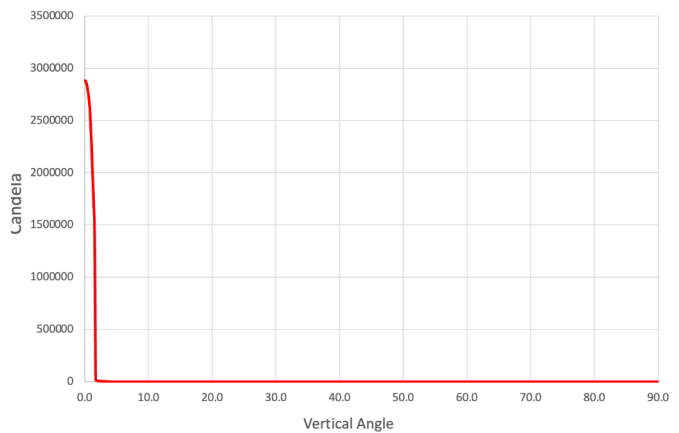

### Output at full for all emitters.

	Lumens at full output	Efficacy
Narrow - All at full	5723	12 lm/W
Wide - All at full	8890	19 lm/W

## Spectrum

# Narrow Angle - Full Output All Emitters

Lumens at full output: 5723 lm