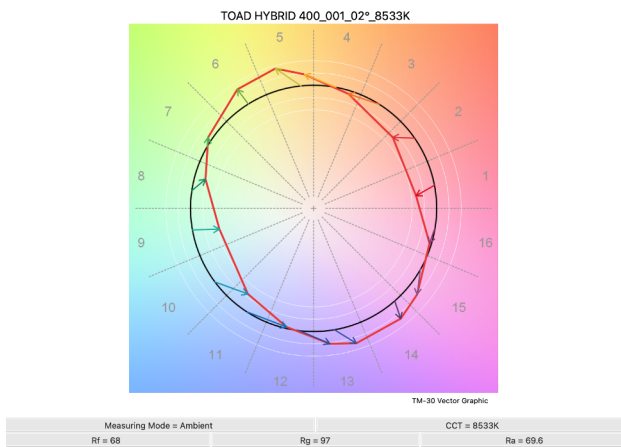

### Output at full for all emitters.

	Lumens at full output	Efficacy
Narrow - All at full	5723	12 lm/W
Wide - All at full	8890	19 lm/W

# Color Rendering - All at full

CCT: 8533 K

Duv: -0.0022

CRI (Ra): 70

TM-30 Rf: 68

TM-30 Rg: 97

## Spectrum

# Narrow Angle - Full Output All Emitters

Lumens at full output: 5723 lm