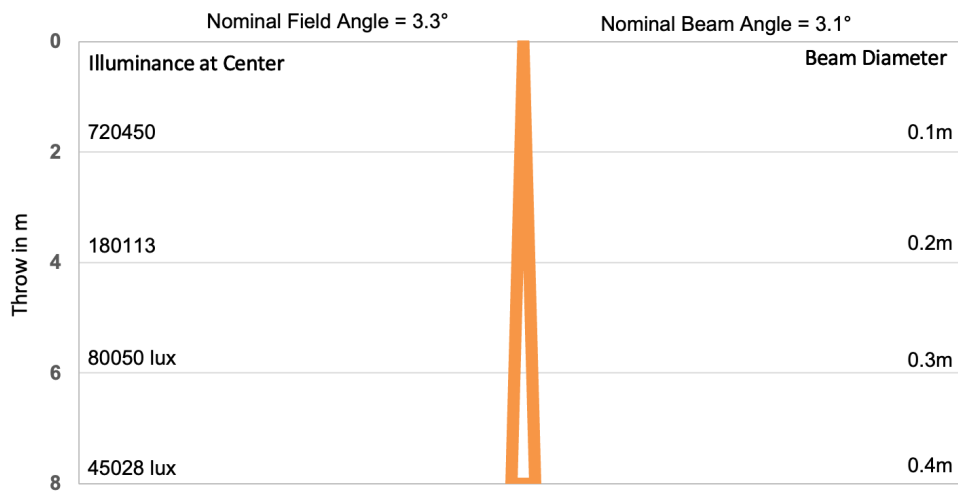

Narrow Angle - Full Output All Emitters

Lumens at full output: 5723 lm