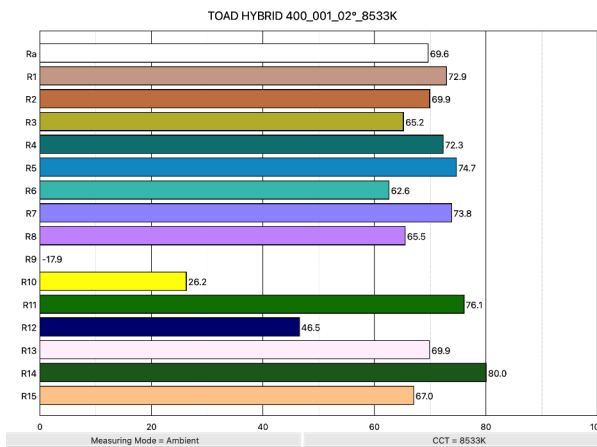

Color Rendering - All at full

CCT: 8533 K

Duv: -0.0022

CRI (Ra): 70

TM-30 Rf: 68

TM-30 Rg: 97

Spectrum

Color Rendering