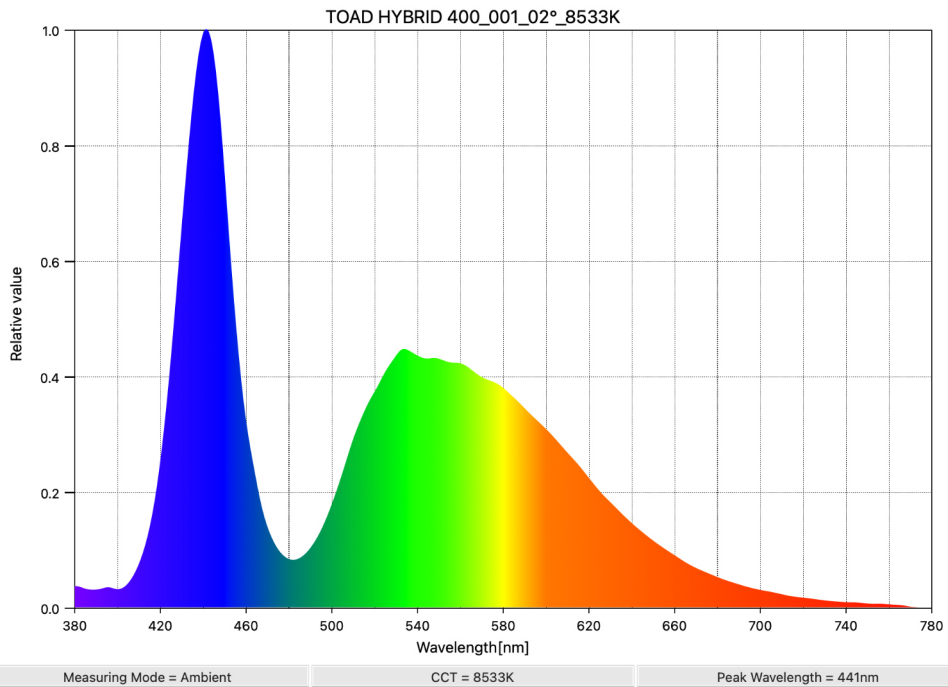

### Output at full for all emitters.

	Lumens at full output	Efficacy
Narrow - All at full	5723	12 lm/W
Wide - All at full	8890	19 lm/W

# Color Rendering - All at full

CCT: 8533 K

Duv: -0.0022

CRI (Ra): 70

TM-30 Rf: 68

TM-30 Rg: 97

## Spectrum

# Wide Angle - Full Output All Emitters

Lumens at full output: 8890 lm