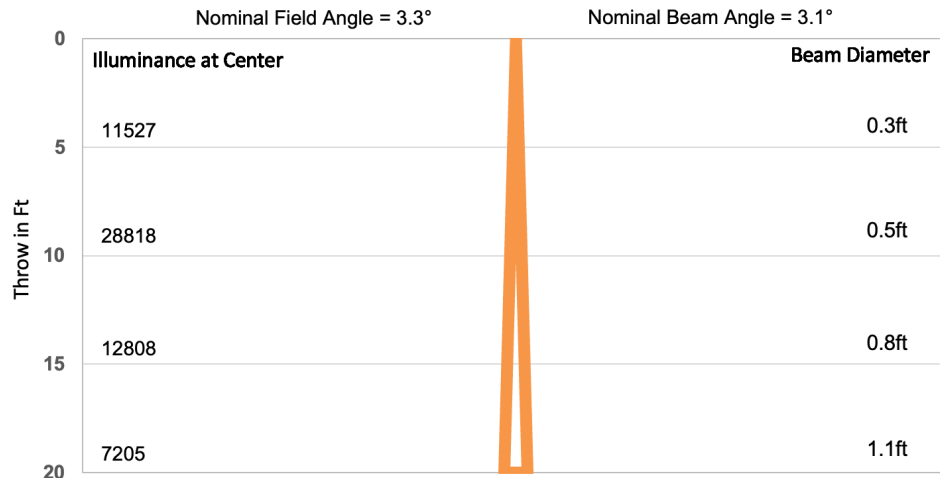

Narrow Angle - Full Output All Emitters

Lumens at full output: 5723 lm