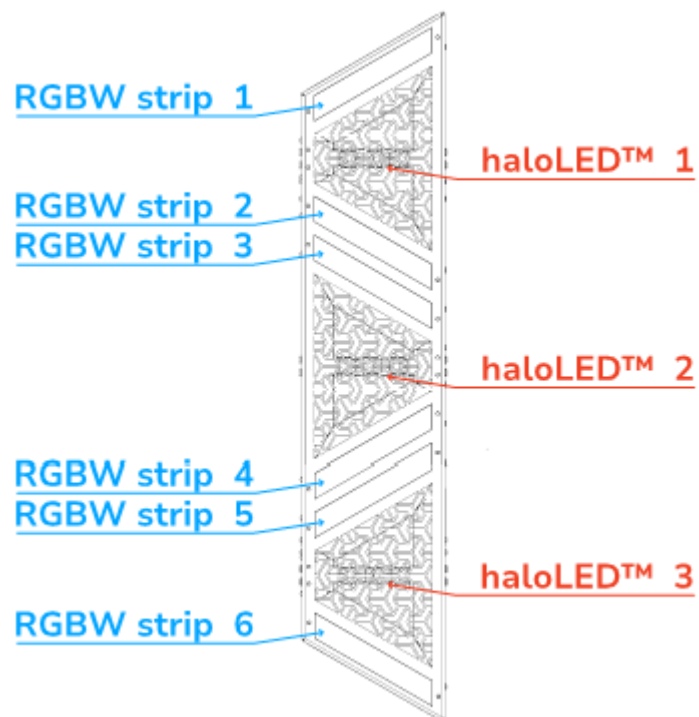

DMX MODES

Mode Super Simple

DMX CH	Parameter	Description
1.	Intensity Main Source Ch.1	Pixel 1 HaloLED 8 bit dimmer 0 – 100%
2.	Intensity Main Source Ch.2	Pixel 2 HaloLED 8 bit dimmer 0 – 100%
3.	Intensity Main Source Ch.3	Pixel 3 HaloLED 8 bit dimmer 0 – 100%
4.	All Glow Red	Red glow 8 bit on all pixels 0 – 100%
5.	All Glow Green	Green glow 8 bit on all pixels 0 – 100%
6.	All glow Blue	Blue glow 8 bit on all pixels 0 – 100%
7.	All glow White	White 8 bit on all glow pixels 0 – 100%
8.	Strobe Main Source	HaloLED strobe channel
9.	Strobe glow	Glow strobe channel

Mode Simple