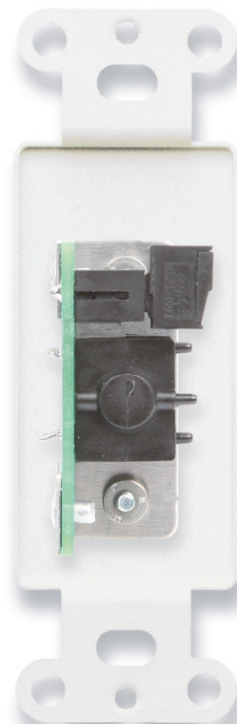

## ACCESSORIES

Models D-1/4F, DB-1/4F, DS-1/4F

1/4" Phone Jack on Decora<sup>®</sup> Wall Plate - Detachable Terminal Block

DB-1/4F

DS-1/4F

D-1/4F

Radio Design Labs Technical Support Centers  
U.S.A. (800) 933-1780, (928) 778-3554; Fax: (928) 778-3506  
Europe [NH Amsterdam] (+31) 20-6238 983; Fax: (+31) 20-6225-287