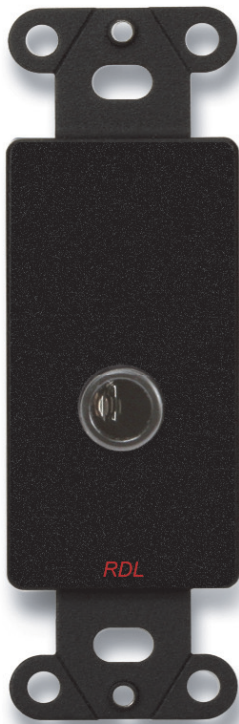

**RDL**<sup>®</sup>  
Radio Design Labs

SPECIALISTS IN PRACTICAL PRECISION ENGINEERING™

## ACCESSORIES

Models D-1/4F, DB-1/4F, DS-1/4F

1/4" Phone Jack on Decora<sup>®</sup> Wall Plate - Detachable Terminal Block

DB-1/4F

DS-1/4F

D-1/4F

Radio Design Labs Technical Support Centers  
U.S.A. (800) 933-1780, (928) 778-3554; Fax: (928) 778-3506  
Europe [NH Amsterdam] (+31) 20-6238 983; Fax: (+31) 20-6225-287