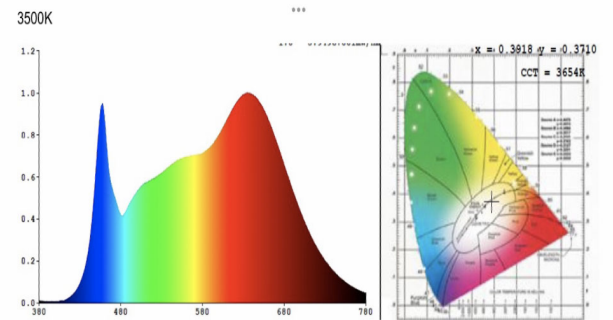

Construction

- Custom Heat Sink
- Powder coat black finish
- Diffusion plates from PMAA plastic
- Length: 35.4 inches (900 mm)
- Height and Depth: 10 inch x 4 inch (255 mm X 102 mm)
- Weight: 5.7 lbs. (2.6 kg)
- ADA compliant

LED Technology

- 120-277V 50/60 Hz input—42V DC output @0.9 A
- 3523 lumen output at 5000 degrees Kelvin
- 96+ CRI (98 TLCI)
- Color temperature range from 2700K to 6500K
- Adjustable for seasonal affective disorder (SAD) therapy
- RF remote- control with on/off and +/- brightness and color adjustment