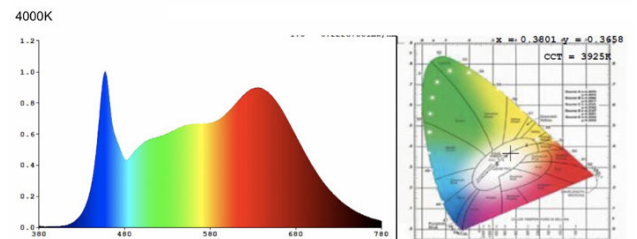

Construction

- Custom Heat Sink
- Powder coat black finish
- Diffusion plates from PMAA plastic
- Length: 35.4 inches (900 mm)
- Height and Depth: 10 inch x 4 inch (255 mm X 102 mm)
- Weight: 5.7 lbs. (2.6 kg)
- ADA compliant

LED Technology

- 120-277V 50/60 Hz input—42V DC output @0.9 A
- 3523 lumen output at 5000 degrees Kelvin
- 96+ CRI (98 TLCI)
- Color temperature range from 2700K to 6500K
- Adjustable for seasonal affective disorder (SAD) therapy
- RF remote- control with on/off and +/- brightness and color adjustment