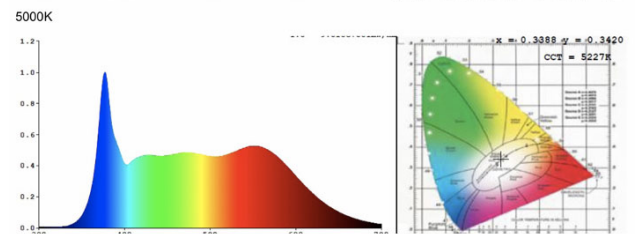

Construction

- Custom Heat Sink
- Powder coat black finish
- Diffusion plates from PMAA plastic
- Length: 35.4 inches (900 mm)
- Height and Depth: 10 inch x 4 inch (255 mm X 102 mm)
- Weight: 5.7 lbs. (2.6 kg)
- ADA compliant

LED Technology

- 120-277V 50/60 Hz input—42V DC output @0.9 A
- 3523 lumen output at 5000 degrees Kelvin
- 96+ CRI (98 TLCI)
- Color temperature range from 2700K to 6500K
- Adjustable for seasonal affective disorder (SAD) therapy
- RF remote- control with on/off and +/- brightness and color adjustment