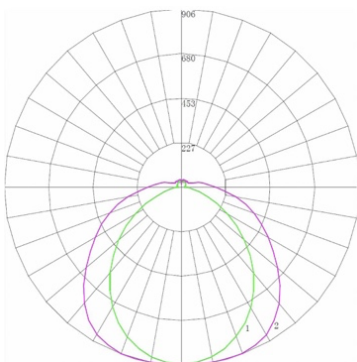

Professional lighting with dynamic control at your fingertips.

580 Mayer Street, Building #7, Bridgeville, PA 15017, USA

Brightlines.com | 1-412-206-0106