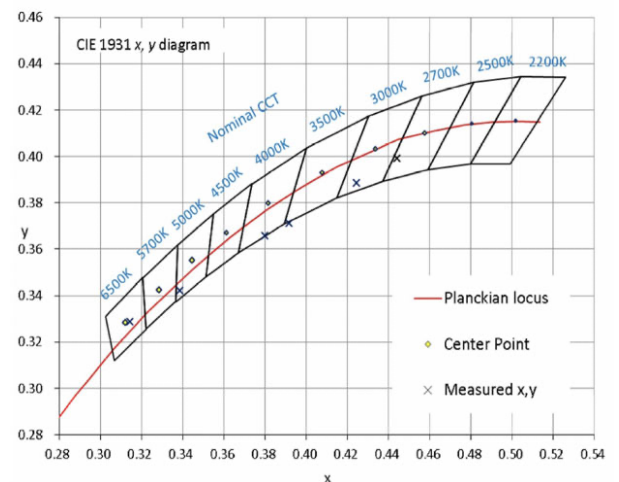

Professional lighting with dynamic control at your fingertips.

580 Mayer Street, Building #7, Bridgeville, PA 15017, USA

Brightlines.com | 1-412-206-0106