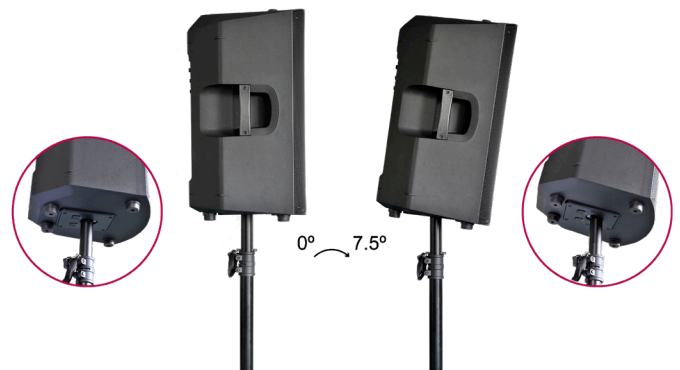

Rear Panel:

DSP Screens:

A15X SPECIFICATIONS:

- Frequency Range: 45hz-20kHz
- Nominal Coverage: 90° x 60°
- Output (Peak SPL @ 1M): 124dB
- Drivers: 15-inch woofer with 2.5-inch voice coil + 1.35-inch HF Compression Driver
- Inputs: Balanced Female XLR ¼-inch combo jack, 2x RCA (phono)
- Output: Balanced Male XLR
- Enclosures: H-PP Molded
- Grill: 1.2mm Steel
- Handles: 1 on top / 1 on side
- Fly Points: 2 on top / 1 on back
- Pole Mounting: Dual position 0-degrees or 7.5-degrees
- Power Input: 120V/60Hz or 240V/50Hz (country specific)
- Power Consumption: 400W
- Dimensions: 28.7"x16.7"x16.3" / 728x425x414mm
- Weight: 42 lbs. / 19.1 kg.
- Approvals: CE, FCC, cETLus (Control #3069848)

Optional A15 COVER
Speaker Cover

Optional
M10 Fly Kit

www.avanteaudio.com

@avanteaudio

Optional adjustable Wall Mount
(WMB001) for A10X, A12X & A15X

Adjustable logo badge for
pole mount or monitor position

Adjustable pole mount 0° or 7.5°