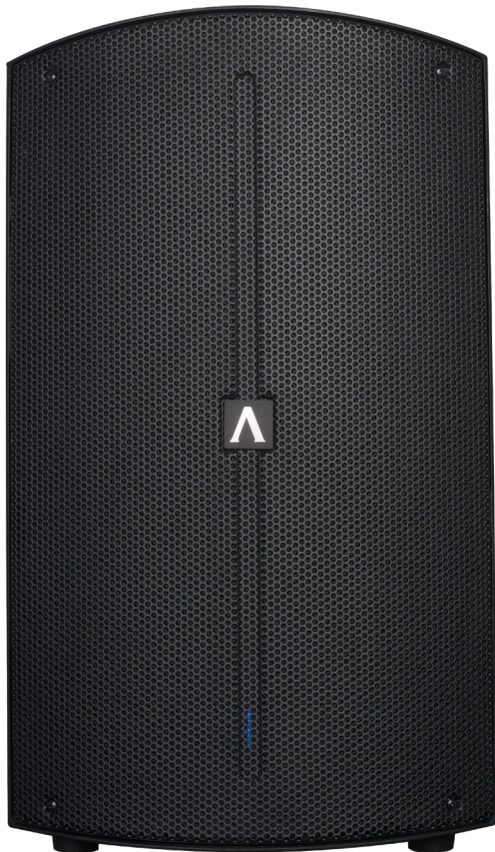

AVANTE

A15X

15-INCH, 2-WAY ACTIVE SPEAKERS

MAIN FEATURES:

- 15-inch, 2-way Active Loudspeaker
- Built-in Digital Signal Processing (DSP) with LCD screen, EQ & multiple presets
- Selectable time-out function
- Bluetooth® 5.0 enables wireless connection
- Compatible with Achromic X iOS APP for remote control of settings

Achromic X
App for iOS

AVANTE

A15X

The **Avante Audio A15X** part of the Achromic series, is a 15-inch, 2-way active loudspeaker designed for delivering exceptional audio quality for all your events. This powerful loudspeaker packs a punch with an impressive 1200W peak power, consisting of 350W Class D (LF) and 50W Class AB (HF) RMS, and a frequency range of 45hz-20kHz.

Built-in with digital signal processing (DSP), the A15X features an easy-to-use LCD screen and multiple presets to customize your audio output. With the selectable time-out function, you can save energy and extend the lifespan of your speakers by setting an auto shut-off timer.

The A15X is built for durability and portability, with a H-PP molded enclosure and a 1.2mm steel grill. It also comes with two fly points on top and one on the back, a dual-position pole mount, and a top handle for easy transport.