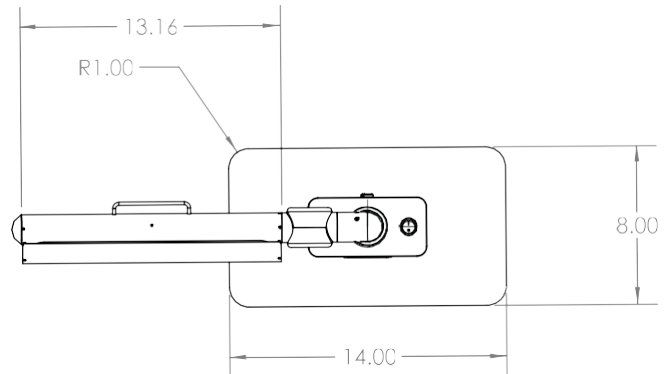

ZELO

Desktop Studio Light

Fixture Features

- Custom heat sink
- Internal glare control filter
- External soft light diffusion
- Focusing handle
- Articulating light cell
- Adjustable height 18- to 30-in (457- to 762-mm)
- Twist-locking grip
- Play back pre-set memory
- Safety base

Construction

The fixture and base are made of aluminum. The two diffusion plates are plastic.

Fixture Finish

Two tone paint, powder-coat black and silver with full color logo design.

LED Technology

1300 Lumen LEDs with 96+CRI (98 TLCI). Color temperature range from 2700°K to 6500°K, adjustable for seasonal affective disorder (SAD) therapy.

Fixture Dimensions and Weight

Base Plate: 14- x 8-in (355.6- x 203.2-mm)

Fixture Height: 18- to 30-in (457- to 762-mm)

Fixture Weight: 9.2-lbs (4.2-kg)

See shipping information chart for gross weights and dimensions.