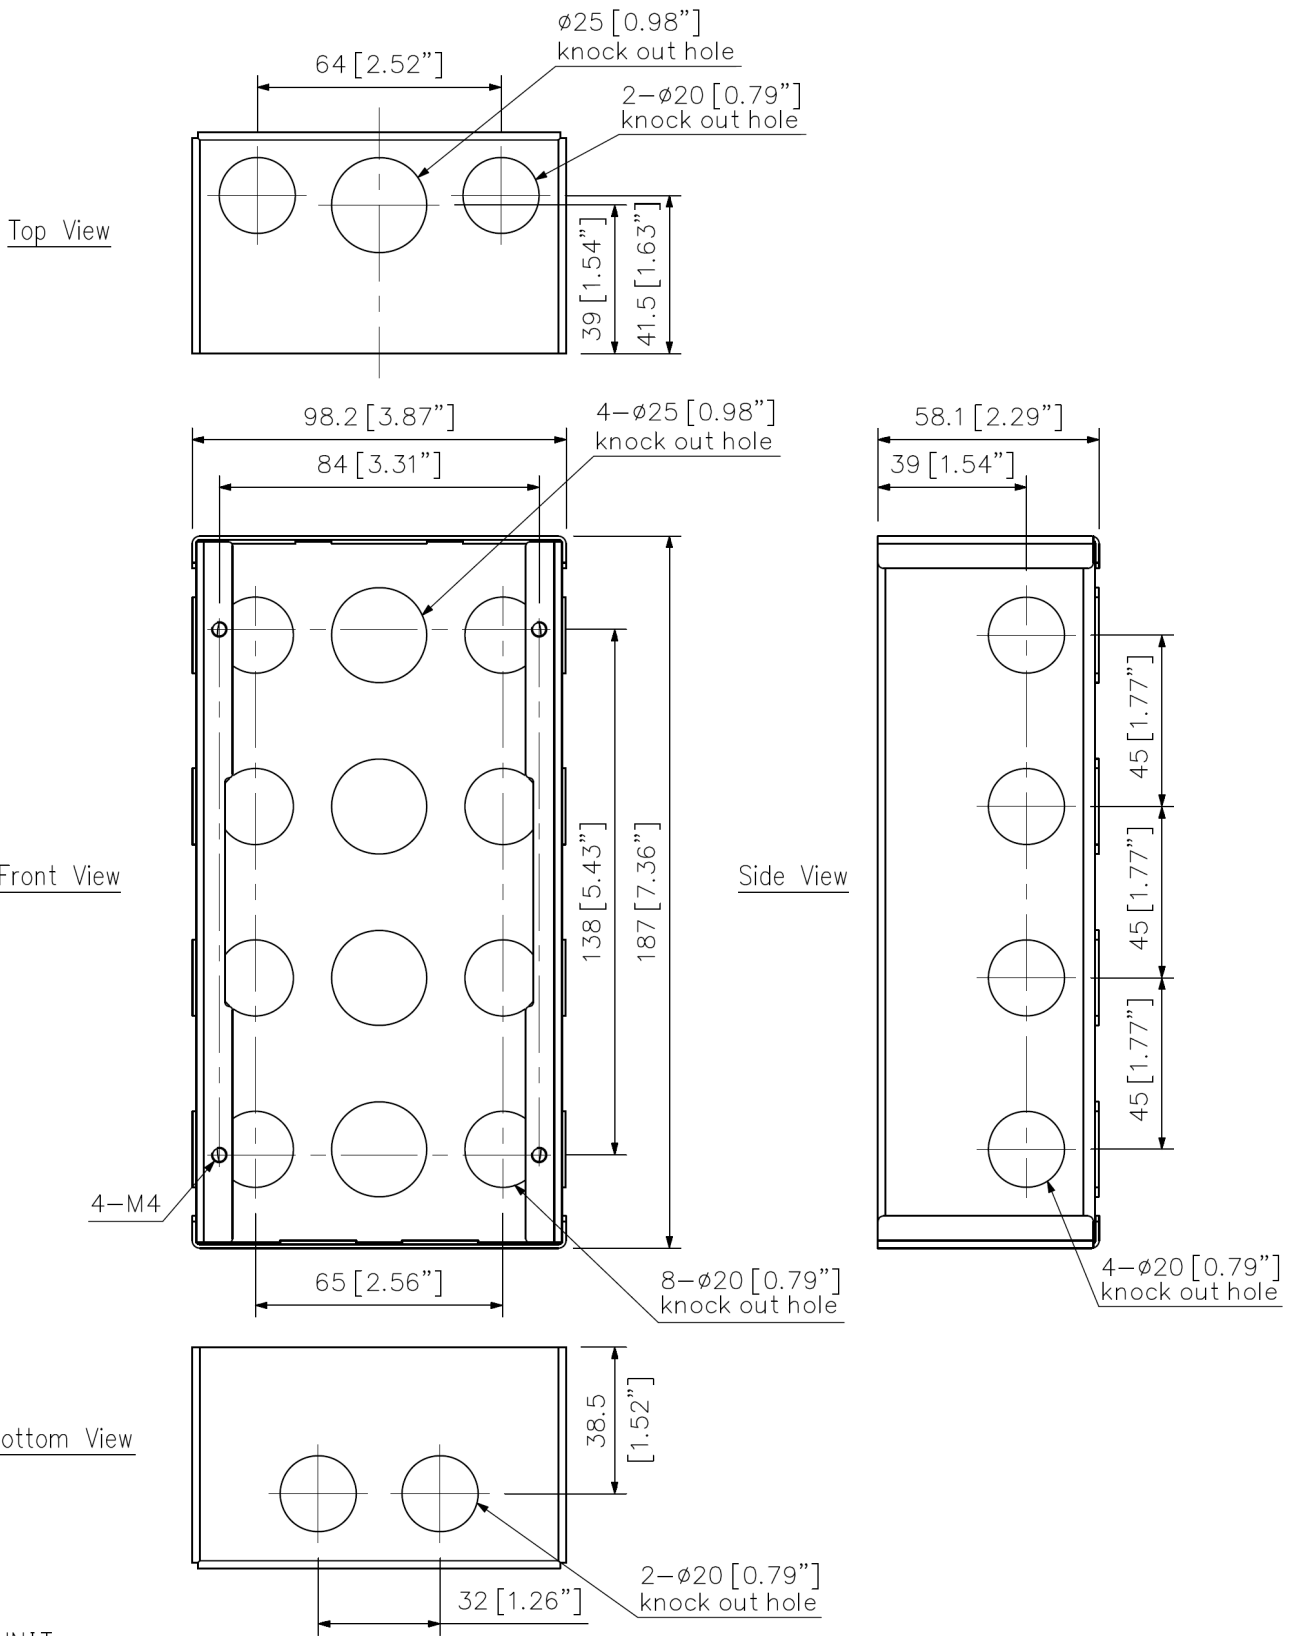

## YC-400

4 SIZE BACK BOX

The YC-400 is a wall recessed switch box used for the N-SP80 series door station.

## Specifications

Finish	Surface-treated steel plate, black. paint
Dimensions	98.2 (W) x 187 (H) x 58.1 (D) mm (3.87" x 7.36" x 2.29")
Weight	430 g (0.95 lb)

# Dimensions

UNIT:mm

## A&E specifications

The 4 gang size back box shall make it possible to recess an N-SP80 series door station, manufactured by TOA Corporation, into a brick or stud wall. The metal back box shall have several knock out holes in the sides and rear to gain easy access to cables. The dimension shall be 98.2 (W) x 187 (H) x 58.1 (D) mm (3.87" x 7.36" x 2.29") weighing 440 g (0.97 lb).