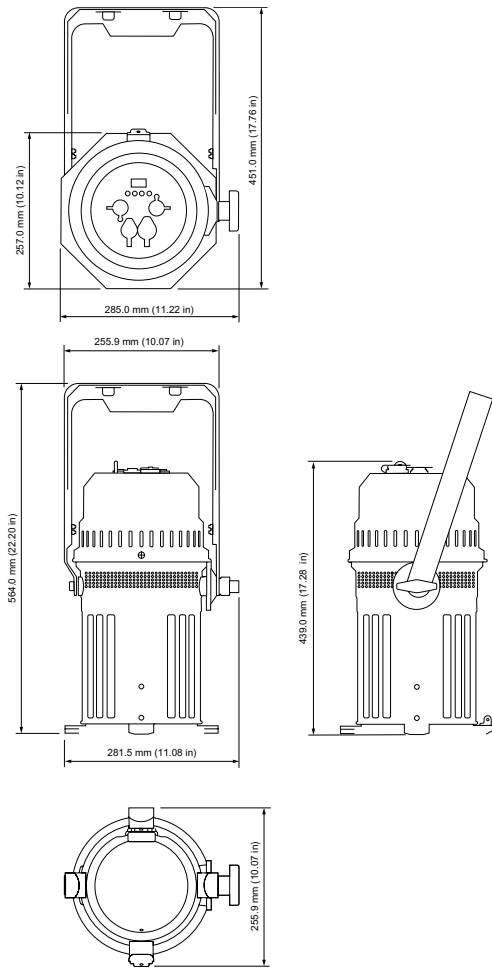

## Mounting

Yoke / Feet Type	270° Swivel Yoke M12 (1/2") Centre hole or 107mm Omega Bracket - Integrated kickstand
Fixture mounting/Hanging orientation	Hanging - Floor - Side
Secondary Safety Wire Point	1 x Safety point located on rear of fixture housing Safety Wire not included

## Photometrics and IES Files

Narrow @ 5 m / 16.4 ft	12,300 lux (1,143 fc) 940 lux (87 fc)
Narrow @ 10 m / 32.8 ft	3,400 lux (316 fc)
Wide @ 10 m / 32.8 ft	300 lux (28 fc)

For IES files and photometric reports, please refer to the product page: [www.vari-lite.com/global/products/vl800-eventpar](http://www.vari-lite.com/global/products/vl800-eventpar)

# Dimensions

## Physical

Construction	Metal frame, Plastic covers
Standard Finish	Black, White, Bronze, Polished Aluminum
Dimensions	281 x 439 x 452 mm (11.0 x 17.0 x 18.0 in)
Packed Dimensions	630 x 350 x 390 mm (24.8 x 13.8 x 15.3 in)
Fixture Weight	7.0 kg (14.0 lb)
Packed Weight	7.9 kg (17.4 lb)
Operating Temperature	0-40°C (32-104°F)