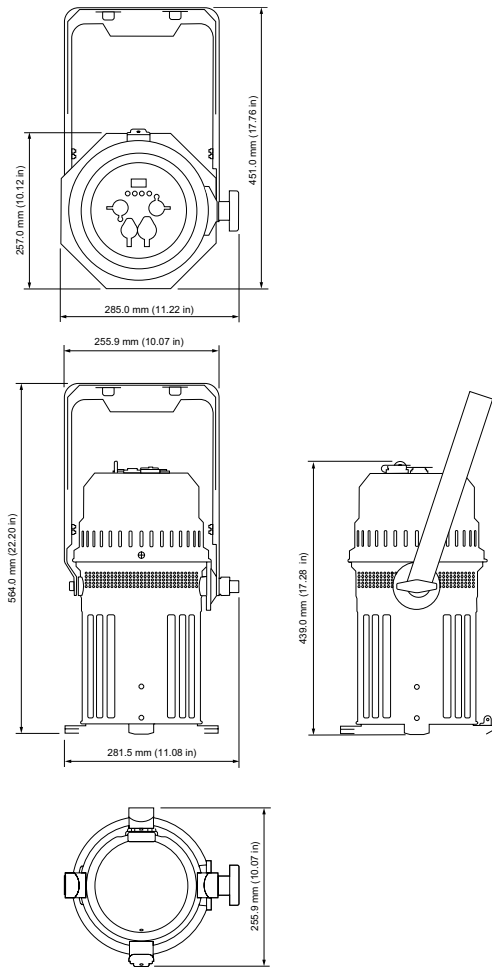

Noise Level / Fan Control

Fan Mode	Continuous (On) / Auto Ramping
Fan Level Preset	Standard, Studio, Whisper
Cooling System Type	Forced Air

Mounting

Yoke / Feet Type	270° Swivel Yoke M12 (1/2") Centre hole or 107mm Omega Bracket - Integrated kickstand
Fixture mounting/Hanging orientation	Hanging - Floor - Side
Secondary Safety Wire Point	1 x Safety point located on rear of fixture housing Safety Wire not included

Certification and Safety

Approbations	CE, ETL, UL, FCC CSA, RoHS, ISO 9001
IP Rating	IP24

Photometrics and IES Files

Narrow @ 5 m / 16.4 ft	4,300 lux (399 fc)
Wide @ 5 m / 16.4 ft	295 lux (27 fc)
Narrow @ 10 m / 32.8 ft	1,060 lux (99 fc)
Wide @ 10 m / 32.8 ft	90 lux (8 fc)

For IES files and photometric reports, please refer to the product page: www.vari-lite.com/global/products/vl800-eventpar

Dimensions

Physical

Construction	Metal frame, Plastic covers
Standard Finish	Black, White, Bronze, Polished Aluminum
Dimensions	281 x 439 x 452 mm (11.0 x 17.0 x 18.0 in)
Packed Dimensions	630 x 350 x 390 mm (24.8 x 13.8 x 15.3 in)
Fixture Weight	7.0 kg (14.0 lb)
Packed Weight	7.9 kg (17.4 lb)
Operating Temperature	0-40°C (32-104°F)