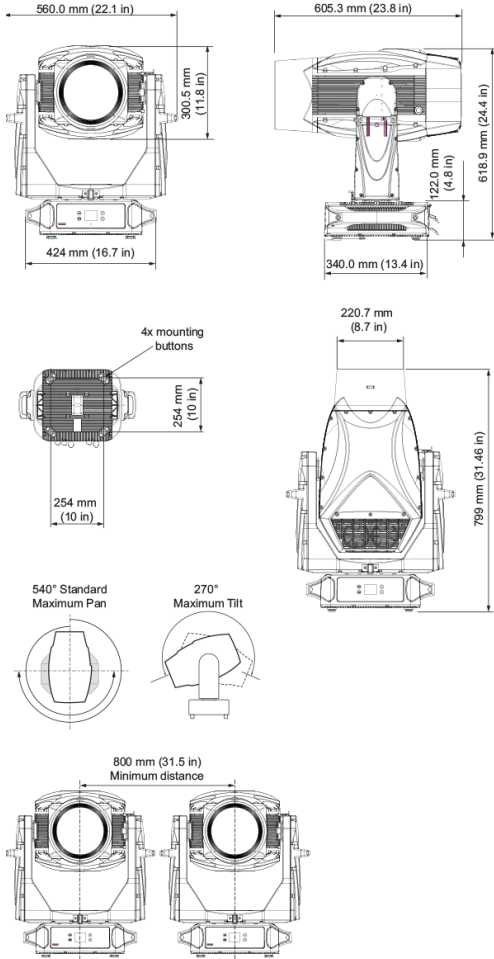

Mounting

Hanging Centers	700.0 mm (28.0 in)
Mounting/Hanging Orientation	Hanging - Floor - Side *See user manual for side hang guidance and restrictions
Secondary Safety Wire Point	1 x Safety point located on underside of upper enclosure Safety wire not included

Photometrics and IES Files

5.5° Beam @ 5m / 16.4 ft	108,000 lux (10,034 fc)
5.5° Beam @ 10 m / 32.8 ft	2,950 lux (274 fc)
50° Beam @ 5 m / 16.4 ft	27,800 lux (2,583 fc)
50° Beam @ 10 m / 32.8 ft	998 lux (93 fc)

For IES files and photometric reports, please refer to the product page:
<https://www.vari-lite.com/global/products/vl3600-profile-ip>

Dimensions

Physical

Construction	Superstructure made of Aluminum, magnesium and steel metal plates, Covers Die Cast Magnesium
IP Rating	IP65
Standard Finish	Black, White
Dimensions	560 x 799 x 340 mm (22.0 x 32.0 x 13.0 in)
Packed Dimensions	760 x 700 x 750 mm (29.9 x 27.6 x 29.5 in)
Fixture Weight	48.0 kg (105.0 lb)
Packed Weight	68.8 kg (151.7 lb)
Operating Temperature	-10-45°C (4-113°F)

Certification and Safety

Approbations	CE, FCC, RCM, ISED, UKCA, ETL, CB
--------------	-----------------------------------

Gobo Wheel 1

Gobo Wheel 2

VL*FX

Gobo and Effect Wheels

Gobo Wheel 1	Fixed 10 + Open Interchangeable
Gobo Diameter / Thickness	29.8mm x 1.1mm
Image Size	24 mm
Gobo Wheel 2	Rotating/Indexable 7 + Open Interchangeable
Gobo Diameter / Thickness	29.8mm x 1.1mm
Image Size	24mm
VL*FX Animation	Rotating/Indexable 3 + Open Interchangeable
Gobo Diameter / Thickness	64.3mm x 1.1mm
Image Size	62mm