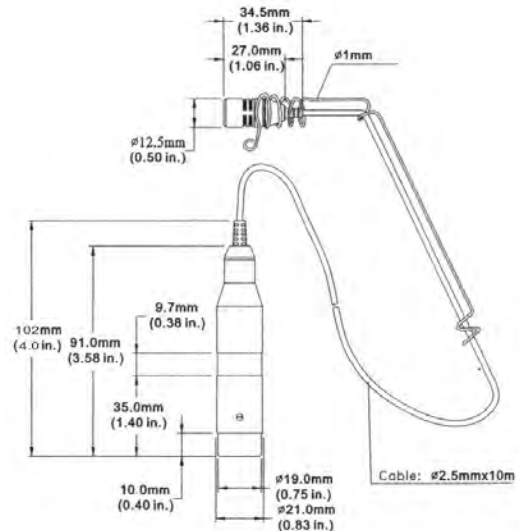

Elegant and unobtrusive, the PRA52 features a back electret cardioid condenser, wide dynamic range, low noise balanced in-line preamplifier and XLR connectivity.

Available in black or white with a 10 meter cable and spring angle holder, the Superlux PRA52 has an excellent frequency response, wide dynamic range and features high gain before feedback. It is an excellent choice for any situation where high quality sound and low-profile overhead aesthetics are essential.

SPECIFICATIONS

Element	Back Electret Condenser
Polar Pattern	Cardioid
Frequency Response	40—18,000 Hz
Sensitivity	-43dB/V (1.78mV/Pa) at 1000 Hz \pm 3dB
Equivalent Noise	< 24dB (A-weighted)
Signal-to-Noise Ratio	70dB
Impedance	600 Ohms
Max SPL	132dB at 1000 Hz (THD \leq 0.5% 1kHz)
Dynamic Range	108dB (1000 ohm load)
Phantom Power Requirements	9 to 52VDC
Finish	Low Gloss White or Black
Connector	3 pin Male XLR
Weight	7.40 oz.