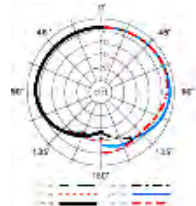

ISO 9001 Certified