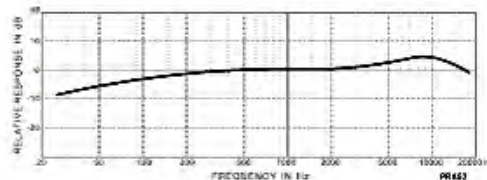

ISO 9001 Certified