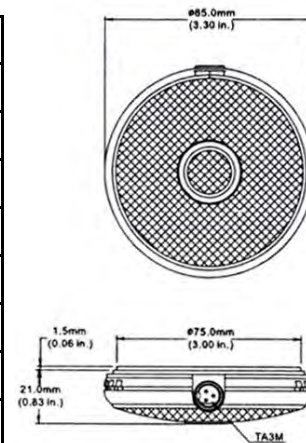

Superlux[®]**PROFESSIONAL GRADE**

E303 Boundary Microphone

Superlux E303W & E303B

The Superlux family of boundary microphones represent exceptional value and performance in the installed sound, sound reinforcement and recording environments.

SPECIFICATIONS

Element	Back Electret Condenser
Polar Pattern	Cardioid
Frequency Response	30—18,000 Hz
Sensitivity	-39dB/V (11.2mV/Pa) at 1000 Hz \pm 3dB
Equivalent Noise	< 24dB (A-weighted)
Impedance	600 Ohms
Max SPL	127dB at 1000 Hz (THD \leq 1% 1kHz)
Dynamic Range	103dB (1000 ohm load)
Phantom Power Requirements	9 to 52VDC
Finish	Low Gloss White or Black
Cable	33 foot TA3F / XLRM
Connector	3 pin Male XLR
Weight	6.30 oz.
RoHS	Product and Packaging Follow EU 2002/95/EC and Comply to RoHS Requirements