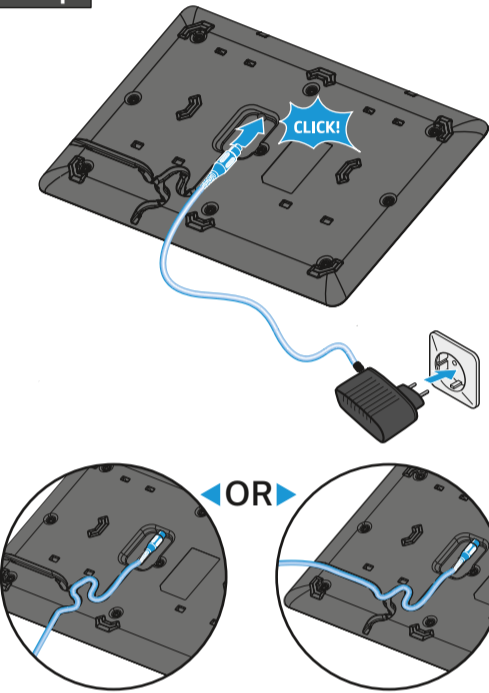

CHG 2W

SL Tablestand 133-S DW

Battery

SL Boundary 114-S DW

SL Tablestand 153-S DW

Setup

*see product specification sheet for more compatible XLR-3 gooseneck microphones

Setup

i for details see Application Note Antenna Mounting in the download section of www.sennheiser.com/speechline-dw

Charging

Operating time with BA 40 accupack

● ● ● ● ●	100 %	11:00 h
● ● ● ● ○	80 %	XLR-3
● ● ● ○ ○	60 %	10:00 h
● ● ○ ○ ○	40 %	XLR-5
● ○ ○ ○ ○	20 %	13:00 h
☀ ☀ ☀ ☀ ☀	Low Batt	