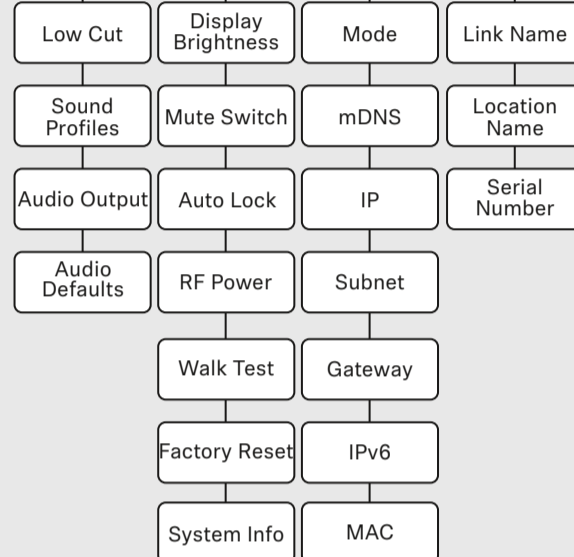

Charging time (until fully charged)

	USB	
XLR-3	On	7:00 h
	Off	5:30 h
XLR-5	On	7:30 h
	Off	5:30 h
SL	On	8:00 h
	Off	6:00 h

On/Off

Change device

Identify

Menu

Home

Level 1

Level 1

EN: For more detailed information on SpeechLine Digital Wireless please refer to the product page at www.sennheiser.com/speechline-dw. You will find an interactive instruction manual for the entire SpeechLine Digital Wireless system in the download area of the product page.