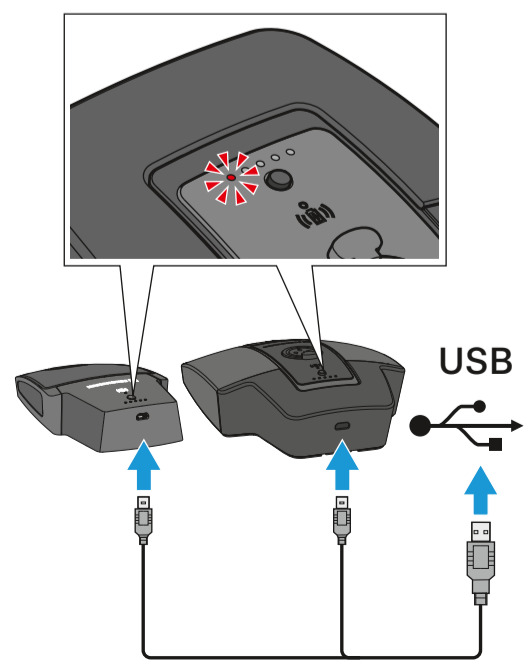

SpeechLine Digital Wireless

CHG 2W
SL Tablestand 133-S DW
SL Tablestand 153-S DW
SL Boundary 114-S DW

- Quick Guide
- Kurzanleitung
- Guide rapide
- Guía rápida
- Guía de inicio rápido
- Guia rápido
- Beknopte handleiding
- Krótká instrukcja obsługi
- Snabbguide
- Kort vejledning
- Pikaohje
- Γρήγορος οδηγός
- Kısa Kılavuz
- Краткая инструкция
- 快速指南
- 快速使用指南
- クイックガイド
- 퀵 가이드

SENNHEISER

Sennheiser Documentation App

or online at
www.sennheiser.com/download
SpeechLine Digital Wireless

Sennheiser electronic GmbH & Co. KG

Am Labor 1, 30900 Wedemark, Germany
www.sennheiser.com

Printed in Germany, Publ. 02/22, 571386/A03

CHG 2W

SL Tablestand 133-S DW

Battery

SL Boundary 114-S DW

SL Tablestand 153-S DW

Setup

*see product specification sheet for more compatible XLR-3 gooseneck microphones

Setup

i for details see Application Note Antenna Mounting in the download section of www.sennheiser.com/speechline-dw

Charging

Operating time with BA 40 accupack

● ● ● ● ●	100 %	11:00 h
● ● ● ● ○	80 %	XLR-3
● ● ● ○ ○	60 %	10:00 h
● ● ○ ○ ○	40 %	XLR-5
● ○ ○ ○ ○	20 %	13:00 h
☀ ☀ ☀ ☀ ☀	Low Batt	

Charging time (until fully charged)

	USB	
XLR-3	On	7:00 h
	Off	5:30 h
XLR-5	On	7:30 h
	Off	5:30 h
SL	On	8:00 h
	Off	6:00 h

On/Off