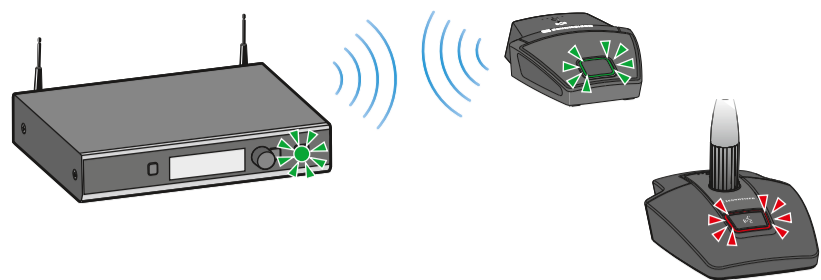

Change device