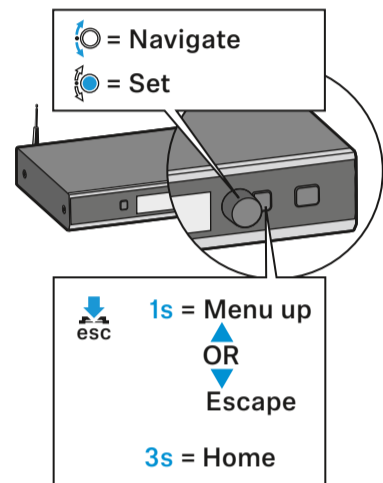

Menu

Home

Level 1

Level 1

EN: For more detailed information on SpeechLine Digital Wireless please refer to the product page at www.sennheiser.com/speechline-dw. You will find an interactive instruction manual for the entire SpeechLine Digital Wireless system in the download area of the product page.

DE: Detaillierte Informationen zu SpeechLine Digital Wireless finden Sie auf der Produktseite unter www.sennheiser.com/speechline-dw. Im Downloadbereich der Produktseite finden Sie die interaktive Bedienungsanleitung für die gesamte SpeechLine Digital Wireless-Serie.

FR: Pour des informations détaillées relatives à la série SpeechLine Digital Wireless, visitez la page produit sur www.sennheiser.com/speechline-dw. Vous trouverez une notice d'emploi interactive valable pour toute la série SpeechLine Digital Wireless sous la rubrique «Téléchargement» de la page produit.

IT: Informazioni dettagliate su SpeechLine Digital Wireless sono riportate nella pagina del prodotto all'indirizzo www.sennheiser.com/speechline-dw. Nella sezione Download della pagina del prodotto si trovano le istruzioni per l'uso interattive per l'intera serie SpeechLine Digital Wireless.

ES: Encontrará información detallada sobre SpeechLine Digital Wireless en la página del producto en www.sennheiser.com/speechline-dw. En el área de descargas de la página del producto encontrará las instrucciones de uso interactivas para toda la serie SpeechLine Digital Wireless.

PT: Estão disponíveis informações detalhadas sobre o SpeechLine Digital Wireless na página do produto em www.sennheiser.com/speechline-dw. Na área de download da página do produto está disponível o manual de instruções interativo referente a toda a série SpeechLine Digital Wireless.

NL: Op de productpagina onder www.sennheiser.com/speechline-dw staat meer informatie over de SpeechLine Digital Wireless. In het downloadgedeelte van de productpagina staat de interactieve gebruiksaanwijzing voor de gehele SpeechLine Digital Wireless-serie.

PL: Szczegółowe informacje dotyczące SpeechLine Digital Wireless są podane na stronie produktu www.sennheiser.com/speechline-dw. W obszarze pobierania plików strony produktu znajduje się interaktywna instrukcja obsługi dla całej serii SpeechLine Digital Wireless.

SE: Mer information om SpeechLine Digital Wireless finns på produktsidorna på www.sennheiser.com/speechline-dw. På produktsidan kan du även ladda ner en interaktiv bruksanvisning för hela serien SpeechLine Digital Wireless.

DK: Detaljerede informationer om SpeechLine Digital Wireless findes på produktsiden under www.sennheiser.com/speechline-dw. I produktsidens downloadområde finder du den interaktive betjeningsvejledning for hele SpeechLine Digital Wireless-serien.