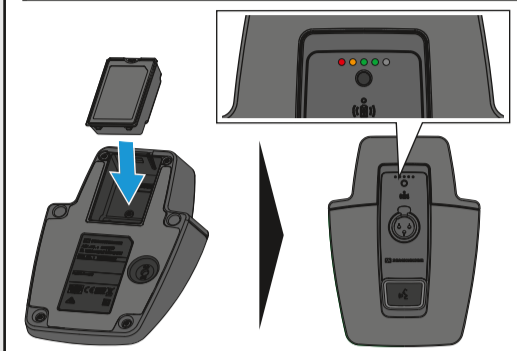

CHG 2W

SL Tablestand 133-S DW

Battery

SL Boundary 114-S DW

SL Tablestand 153-S DW

Setup

*see product specification sheet for more compatible XLR-3 gooseneck microphones

Setup