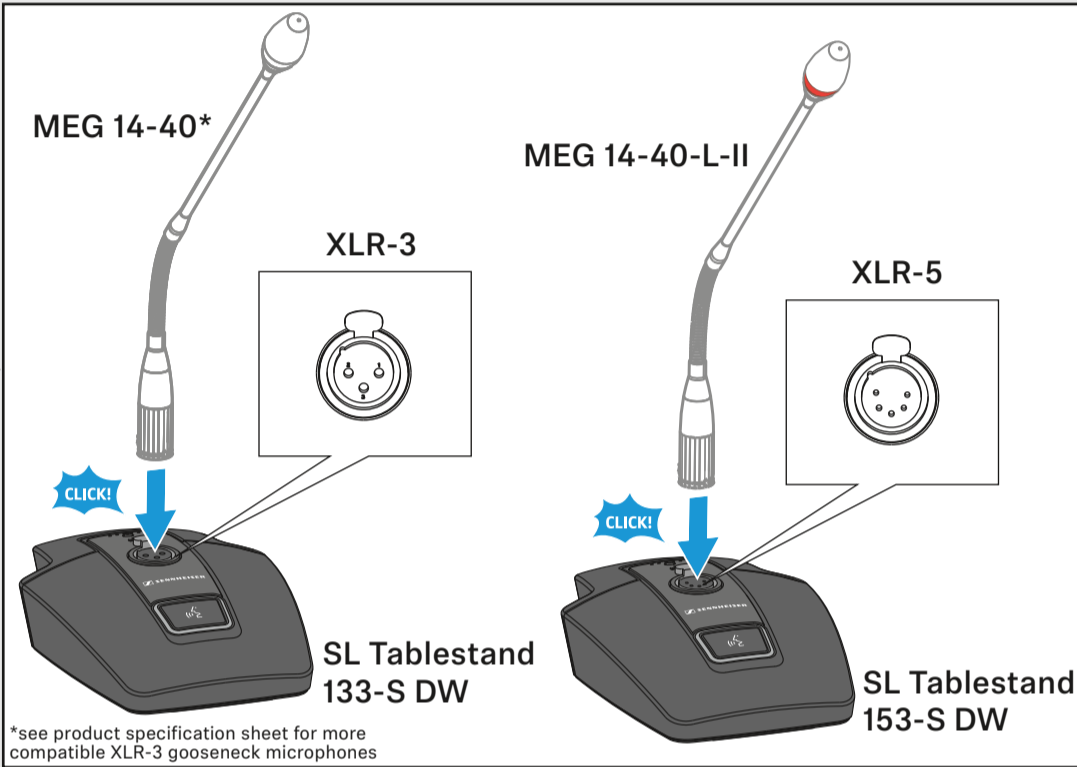

CHG 2W

SL Tablestand 133-S DW

Battery

SL Boundary 114-S DW

SL Tablestand 153-S DW

Setup

*see product specification sheet for more compatible XLR-3 gooseneck microphones

Setup