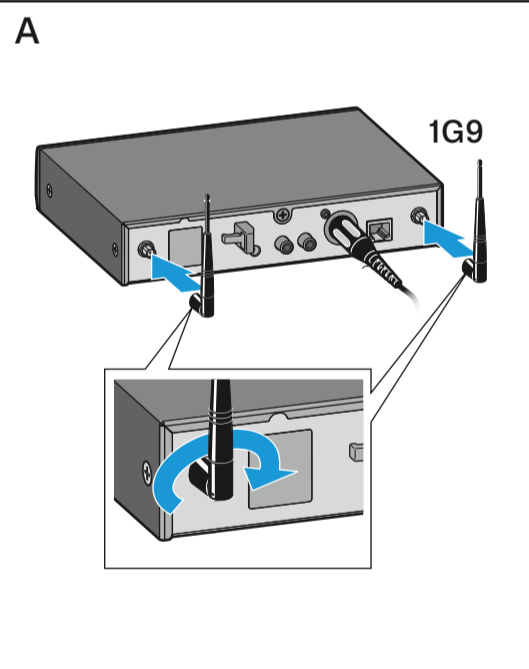

CHG 2W

SL Tablestand 133-S DW

Battery

SL Boundary 114-S DW

SL Tablestand 153-S DW

Setup

*see product specification sheet for more compatible XLR-3 gooseneck microphones

Setup