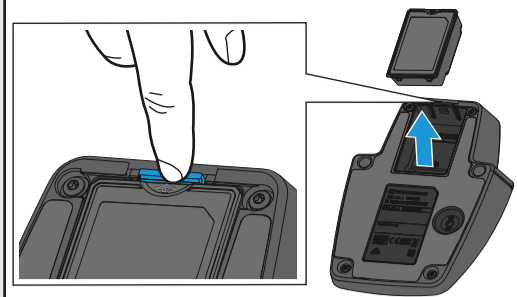

SpeechLine Digital Wireless

CHG 2W
SL Tablestand 133-S DW
SL Tablestand 153-S DW
SL Boundary 114-S DW

- Quick Guide
- Kurzanleitung
- Guide rapide
- Guía rápida
- Guía de inicio rápido
- Guia rápido
- Beknopte handleiding
- Krótká instrukcja obsługi
- Snabbguide
- Kort vejledning
- Pikaohje
- Γρήγορος οδηγός
- Kısa Kılavuz
- Краткая инструкция
- 快速指南
- 快速使用指南
- クイックガイド
- 퀵 가이드

SENNHEISER

Sennheiser Documentation App

or online at
www.sennheiser.com/download
SpeechLine Digital Wireless

Sennheiser electronic GmbH & Co. KG

Am Labor 1, 30900 Wedemark, Germany
www.sennheiser.com

Printed in Germany, Publ. 02/22, 571386/A03

CHG 2W

SL Tablestand 133-S DW

Battery

SL Boundary 114-S DW

SL Tablestand 153-S DW

Setup

*see product specification sheet for more compatible XLR-3 gooseneck microphones

Setup

i for details see Application Note Antenna Mounting in the download section of www.sennheiser.com/speechline-dw

Charging

Operating time with BA 40 accupack

● ● ● ● ●	100 %	11:00 h
● ● ● ● ○	80 %	XLR-3
● ● ● ○ ○	60 %	10:00 h
● ● ○ ○ ○	40 %	XLR-5
● ○ ○ ○ ○	20 %	13:00 h
☀ ☀ ☀ ☀ ☀	Low Batt	

Charging time (until fully charged)

	USB	
XLR-3	On	7:00 h
	Off	5:30 h
XLR-5	On	7:30 h
	Off	5:30 h
SL	On	8:00 h
	Off	6:00 h

On/Off