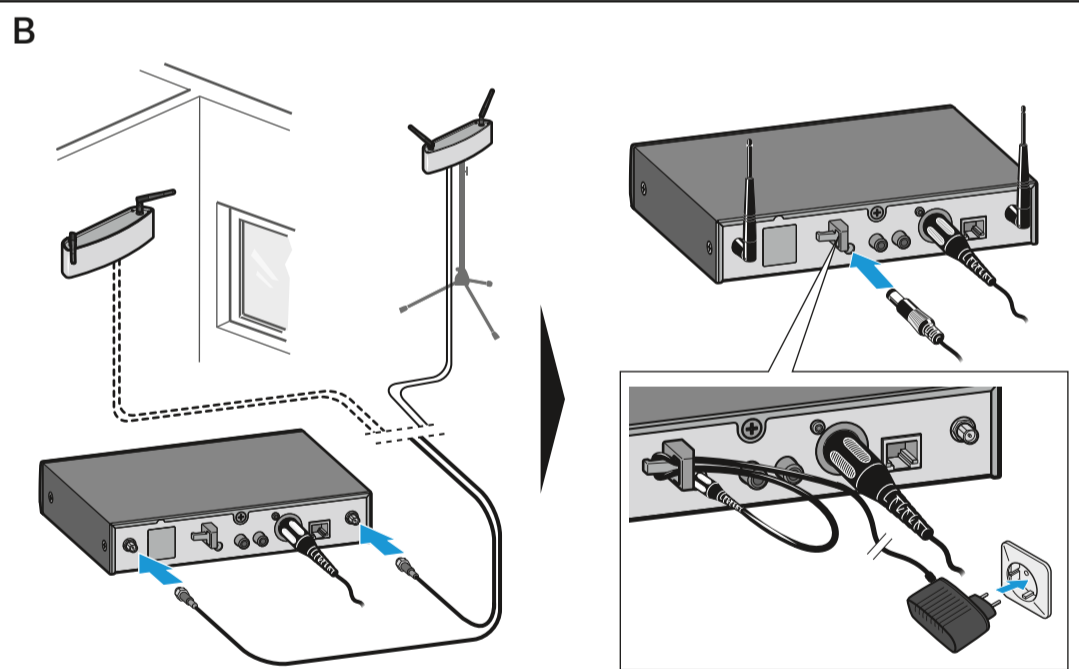

CHG 2W

SL Tablestand 133-S DW

Battery

SL Boundary 114-S DW

SL Tablestand 153-S DW

Setup

*see product specification sheet for more compatible XLR-3 gooseneck microphones

Setup