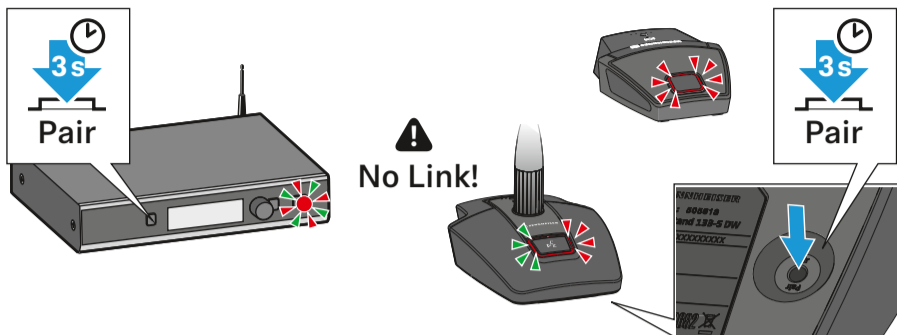

Change device