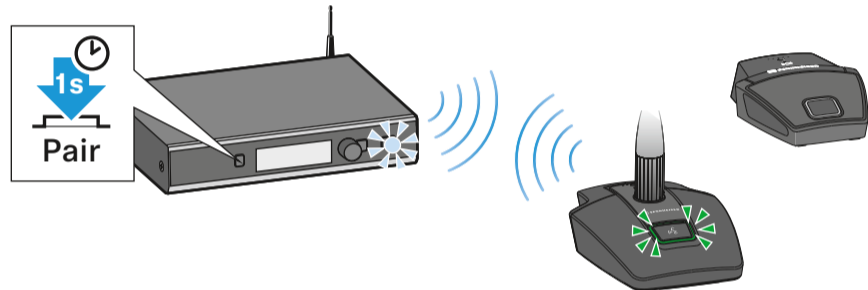

Charging time (until fully charged)

	USB	
XLR-3	On	7:00 h
	Off	5:30 h
XLR-5	On	7:30 h
	Off	5:30 h
SL	On	8:00 h
	Off	6:00 h

On/Off

Change device

Identify

Menu

Home

Level 1