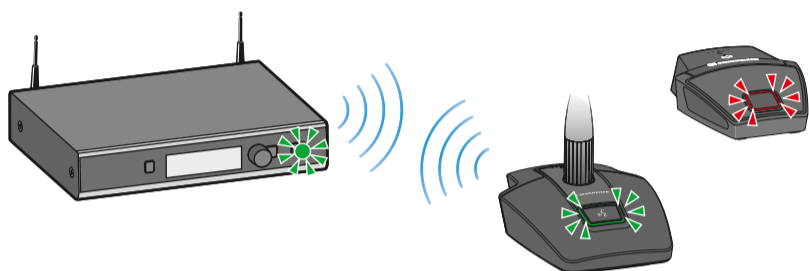

Change device