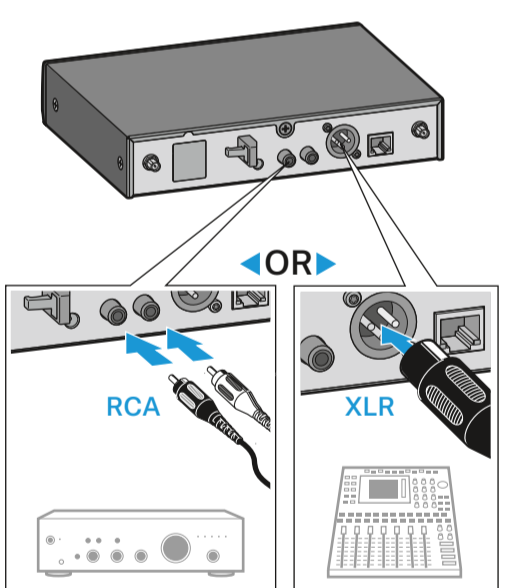

CHG 2W

SL Tablestand 133-S DW

Battery

SL Boundary 114-S DW

SL Tablestand 153-S DW

Setup

*see product specification sheet for more compatible XLR-3 gooseneck microphones

Setup

i for details see Application Note Antenna Mounting in the download section of www.sennheiser.com/speechline-dw

Charging

Operating time with BA 40 accupack

● ● ● ● ●	100 %	11:00 h
● ● ● ● ○	80 %	XLR-3
● ● ● ○ ○	60 %	10:00 h
● ● ○ ○ ○	40 %	XLR-5
● ○ ○ ○ ○	20 %	13:00 h
☀ ☀ ☀ ☀ ☀	Low Batt	