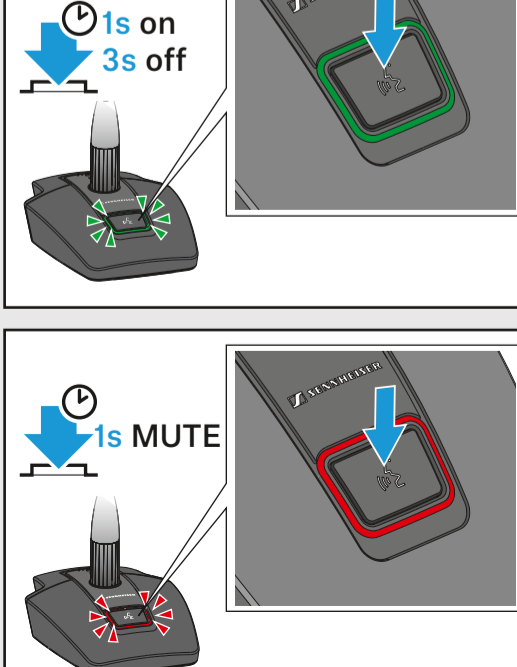

SpeechLine Digital Wireless

CHG 2W
SL Tablestand 133-S DW
SL Tablestand 153-S DW
SL Boundary 114-S DW

- Quick Guide
- Kurzanleitung
- Guide rapide
- Guía rápida
- Guía de inicio rápido
- Guia rápido
- Beknopte handleiding
- Krótká instrukcja obsługi
- Snabbguide
- Kort vejledning
- Pikaohje
- Γρήγορος οδηγός
- Kısa Kılavuz
- Краткая инструкция
- 快速指南
- 快速使用指南
- クイックガイド
- 퀵 가이드

SENNHEISER

Sennheiser Documentation App

or online at
www.sennheiser.com/download
SpeechLine Digital Wireless

Sennheiser electronic GmbH & Co. KG

Am Labor 1, 30900 Wedemark, Germany
www.sennheiser.com

Printed in Germany, Publ. 02/22, 571386/A03

CHG 2W

SL Tablestand 133-S DW

Battery

SL Boundary 114-S DW

SL Tablestand 153-S DW

Setup

*see product specification sheet for more compatible XLR-3 gooseneck microphones

Setup

i for details see Application Note Antenna Mounting in the download section of www.sennheiser.com/speechline-dw

Charging

Operating time with BA 40 accupack

● ● ● ● ●	100 %	11:00 h
● ● ● ● ○	80 %	XLR-3
● ● ● ○ ○	60 %	10:00 h
● ● ○ ○ ○	40 %	XLR-5
● ○ ○ ○ ○	20 %	13:00 h
☀ ☀ ☀ ☀ ☀	Low Batt	

Charging time (until fully charged)

	USB	
XLR-3	On	7:00 h
	Off	5:30 h
XLR-5	On	7:30 h
	Off	5:30 h
SL	On	8:00 h
	Off	6:00 h

On/Off