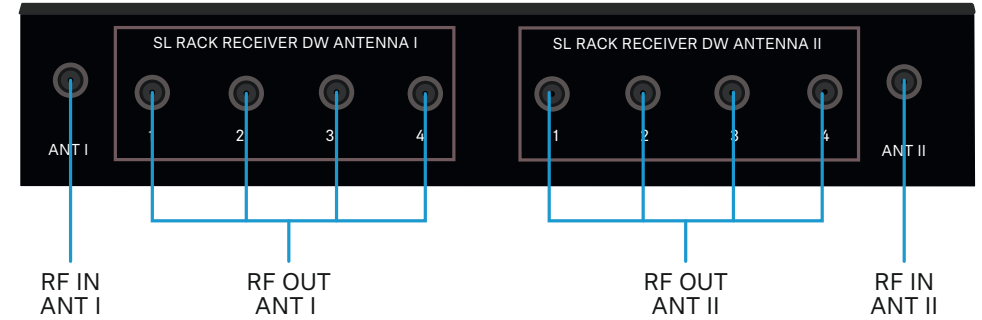

SL PASC 4

Operating elements