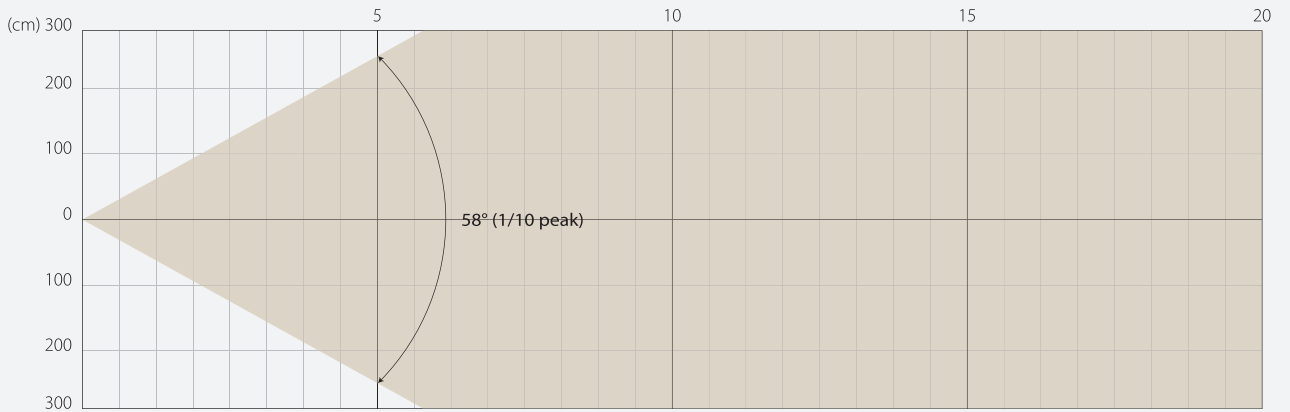

MIN ZOOM

Beam Opening

Intensity

Distance (m)	5		10		15		20	
unit	lux	diameter	lux	diameter	lux	diameter	lux	diameter
Red	18815	0,35	4704	0,7	2091	1,05	1176	1,4
Green	36776	"	9194	"	4086	"	2298	"
Blue	8961	"	2240	"	996	"	560	"
White	53025	"	13256	"	5892	"	3314	"
RGB+W	106698	"	26675	"	11855	"	6669	"

MAX ZOOM

Beam Opening

Intensity

Distance (m)	5		10		15		20	
unit	lux	diameter	lux	diameter	lux	diameter	lux	diameter
Red	419	5,54	105	11,09	47	16,63	26	22,17
Green	781	"	195	"	87	"	49	"
Blue	209	"	52	"	23	"	13	"
White	1092	"	273	"	121	"	68	"
RGB+W	2183	"	546	"	243	"	136	"