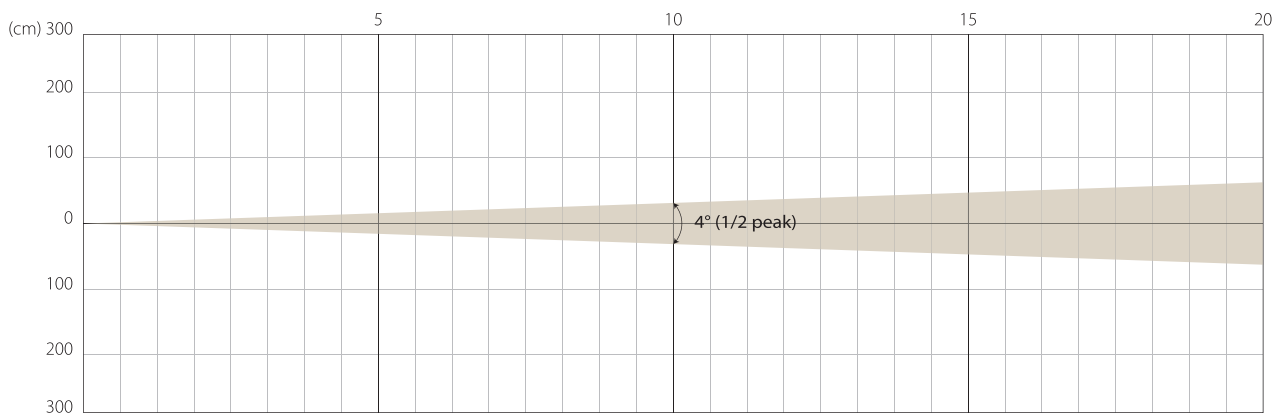

MIN ZOOM

Beam Opening

Intensity

Distance (m)	5		10		15		20	
unit	lux	diameter	lux	diameter	lux	diameter	lux	diameter
Red	18815	0,35	4704	0,7	2091	1,05	1176	1,4
Green	36776	"	9194	"	4086	"	2298	"
Blue	8961	"	2240	"	996	"	560	"
White	53025	"	13256	"	5892	"	3314	"
RGB+W	106698	"	26675	"	11855	"	6669	"

MAX ZOOM

Beam Opening

Intensity

Distance (m)	5		10		15		20	
unit	lux	diameter	lux	diameter	lux	diameter	lux	diameter
Red	419	5,54	105	11,09	47	16,63	26	22,17
Green	781	"	195	"	87	"	49	"
Blue	209	"	52	"	23	"	13	"
White	1092	"	273	"	121	"	68	"
RGB+W	2183	"	546	"	243	"	136	"

STAGE MODE

MIN ZOOM

Beam Opening

Intensity

Distance (m)	5		10		15		20	
unit	lux	diameter	lux	diameter	lux	diameter	lux	diameter
Red	19017	0,35	4754	0,7	2113	1,05	1189	1,4
Green	36846	"	9212	"	4094	"	2303	"
Blue	9334	"	2333	"	1037	"	583	"
White	53820	"	13455	"	5980	"	3364	"
RGB+W	108475	"	27119	"	12053	"	6780	"

MAX ZOOM

Beam Opening

Intensity

Distance (m)	5		10		15		20	
unit	lux	diameter	lux	diameter	lux	diameter	lux	diameter
Red	429	5,54	107	11,09	48	16,63	27	22,17
Green	775	"	194	"	86	"	48	"
Blue	209	"	52	"	23	"	13	"
White	1109	"	277	"	123	"	69	"
RGB+W	2214	"	554	"	246	"	138	"