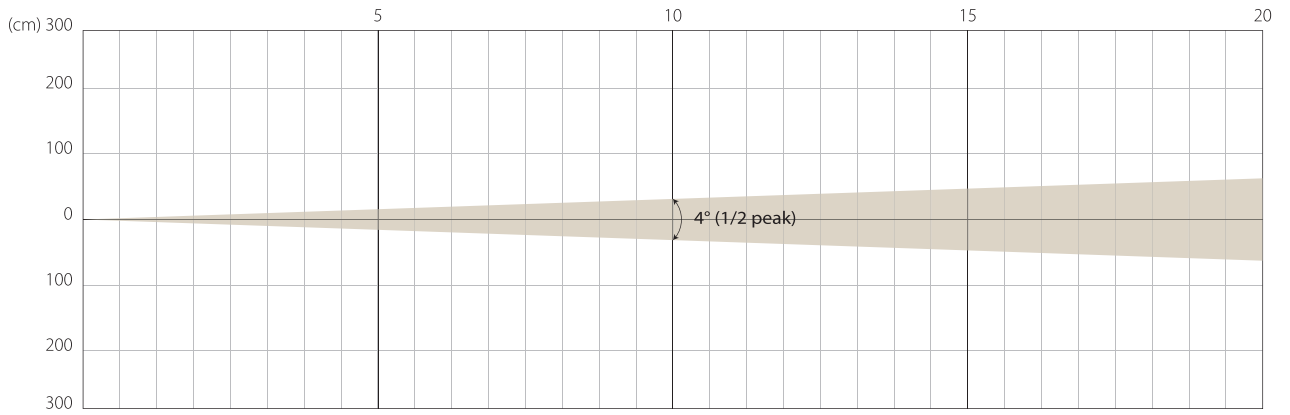

Fan Mode	Noise Level (dBA)	by Goniometer (lm)
Auto	45,8	24942
Stage	54,5	25332
Silence	38,1	13208
Super Silence	35,1	6714

Note: noise measured @1m distance, static status, ambient 31 dBA.

Voltage / Power	100-240V, 50-60Hz	1400 W
Fixture Dimension / Weight	530 x 625 x 280 mm	29.2 kg
Packing Dimension / Weight	595 x 740 x 360 mm	41.2 kg

MIN ZOOM

Beam Opening

Intensity

Distance (m)	5		10		15		20	
unit	lux	diameter	lux	diameter	lux	diameter	lux	diameter
Red	18815	0,35	4704	0,7	2091	1,05	1176	1,4
Green	36776	"	9194	"	4086	"	2298	"
Blue	8961	"	2240	"	996	"	560	"
White	53025	"	13256	"	5892	"	3314	"
RGB+W	106698	"	26675	"	11855	"	6669	"

MAX ZOOM

Beam Opening

Intensity

Distance (m)	5		10		15		20	
unit	lux	diameter	lux	diameter	lux	diameter	lux	diameter
Red	419	5,54	105	11,09	47	16,63	26	22,17
Green	781	"	195	"	87	"	49	"
Blue	209	"	52	"	23	"	13	"
White	1092	"	273	"	121	"	68	"
RGB+W	2183	"	546	"	243	"	136	"