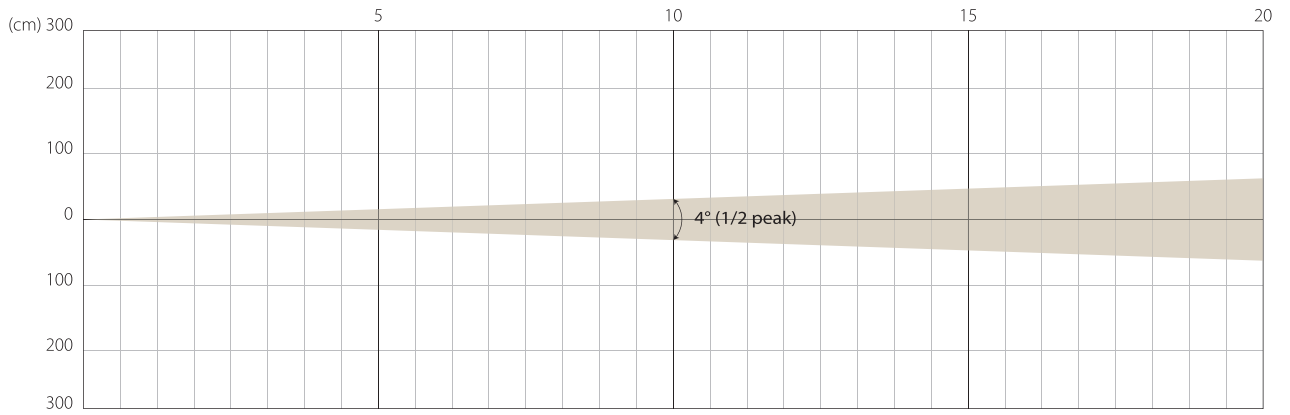

MIN ZOOM

Beam Opening

Intensity

Distance (m)	5		10		15		20	
unit	lux	diameter	lux	diameter	lux	diameter	lux	diameter
Red	10715	0,35	2679	0,7	1191	1,05	670	1,4
Green	17784	"	4446	"	1976	"	1112	"
Blue	4197	"	1049	"	466	"	262	"
White	25735	"	6434	"	2859	"	1608	"
RGB+W	54328	"	13582	"	6036	"	3396	"

MAX ZOOM

Beam Opening

Intensity

Distance (m)	5		10		15		20	
unit	lux	diameter	lux	diameter	lux	diameter	lux	diameter
Red	207	5,54	52	11,09	23	16,63	13	22,17
Green	359	"	90	"	40	"	22	"
Blue	94	"	23	"	10	"	6	"
White	513	"	128	"	57	"	32	"
RGB+W	1107	"	277	"	123	"	69	"

SUPER SILENCE MODE

MIN ZOOM

Beam Opening

Intensity

Distance (m)	5		10		15		20	
unit	lux	diameter	lux	diameter	lux	diameter	lux	diameter
Red	5325	0,35	1331	0,7	592	1,05	333	1,4
Green	8574	"	2143	"	953	"	536	"
Blue	1777	"	444	"	197	"	111	"
White	12273	"	3068	"	1364	"	767	"
RGB+W	27627	"	6907	"	3070	"	1727	"

MAX ZOOM

Beam Opening

Intensity

Distance (m)	5		10		15		20	
unit	lux	diameter	lux	diameter	lux	diameter	lux	diameter
Red	111	5,54	28	11,09	12	16,63	7	22,17
Green	182	"	45	"	20	"	11	"
Blue	47	"	12	"	5	"	3	"
White	257	"	64	"	29	"	16	"
RGB+W	580	"	145	"	64	"	36	"