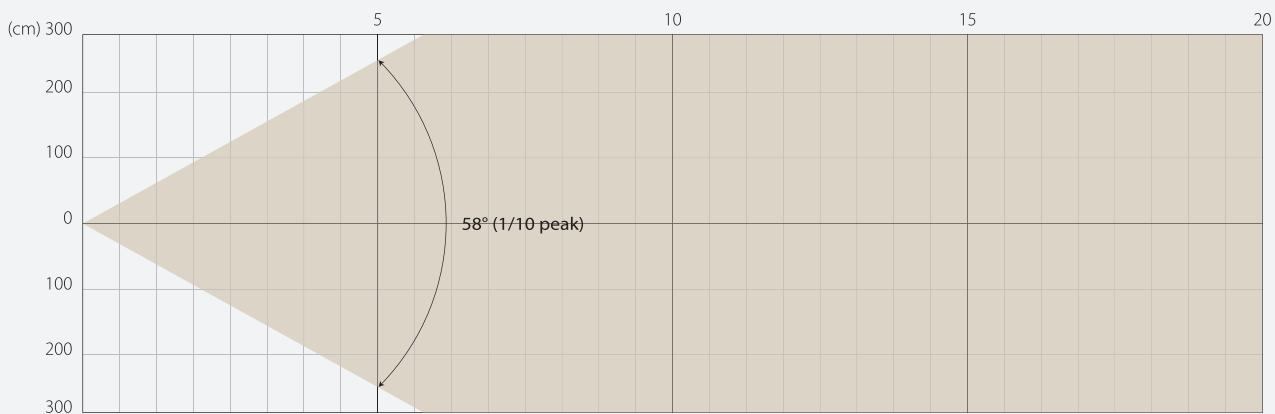

MAX ZOOM

Beam Opening

Intensity

Distance (m)	5		10		15		20	
unit	lux	diameter	lux	diameter	lux	diameter	lux	diameter
Red	419	5,54	105	11,09	47	16,63	26	22,17
Green	781	"	195	"	87	"	49	"
Blue	209	"	52	"	23	"	13	"
White	1092	"	273	"	121	"	68	"
RGB+W	2183	"	546	"	243	"	136	"

STAGE MODE

MIN ZOOM

Beam Opening

Intensity

Distance (m)	5		10		15		20	
unit	lux	diameter	lux	diameter	lux	diameter	lux	diameter
Red	19017	0,35	4754	0,7	2113	1,05	1189	1,4
Green	36846	"	9212	"	4094	"	2303	"
Blue	9334	"	2333	"	1037	"	583	"
White	53820	"	13455	"	5980	"	3364	"
RGB+W	108475	"	27119	"	12053	"	6780	"

MAX ZOOM

Beam Opening

Intensity

Distance (m)	5		10		15		20	
unit	lux	diameter	lux	diameter	lux	diameter	lux	diameter
Red	429	5,54	107	11,09	48	16,63	27	22,17
Green	775	"	194	"	86	"	48	"
Blue	209	"	52	"	23	"	13	"
White	1109	"	277	"	123	"	69	"
RGB+W	2214	"	554	"	246	"	138	"