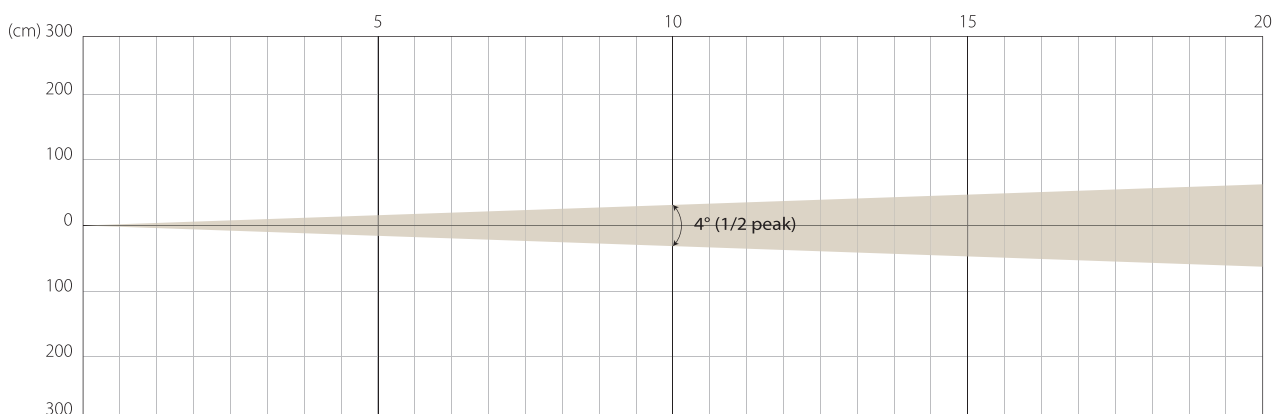

STAGE MODE

MIN ZOOM

Beam Opening

Intensity

Distance (m)	5		10		15		20	
unit	lux	diameter	lux	diameter	lux	diameter	lux	diameter
Red	19017	0,35	4754	0,7	2113	1,05	1189	1,4
Green	36846	"	9212	"	4094	"	2303	"
Blue	9334	"	2333	"	1037	"	583	"
White	53820	"	13455	"	5980	"	3364	"
RGB+W	108475	"	27119	"	12053	"	6780	"

MAX ZOOM

Beam Opening

Intensity

Distance (m)	5		10		15		20	
unit	lux	diameter	lux	diameter	lux	diameter	lux	diameter
Red	429	5,54	107	11,09	48	16,63	27	22,17
Green	775	"	194	"	86	"	48	"
Blue	209	"	52	"	23	"	13	"
White	1109	"	277	"	123	"	69	"
RGB+W	2214	"	554	"	246	"	138	"

MIN ZOOM

Beam Opening

Intensity

Distance (m)	5		10		15		20	
unit	lux	diameter	lux	diameter	lux	diameter	lux	diameter
Red	10715	0,35	2679	0,7	1191	1,05	670	1,4
Green	17784	"	4446	"	1976	"	1112	"
Blue	4197	"	1049	"	466	"	262	"
White	25735	"	6434	"	2859	"	1608	"
RGB+W	54328	"	13582	"	6036	"	3396	"

MAX ZOOM

Beam Opening

Intensity

Distance (m)	5		10		15		20	
unit	lux	diameter	lux	diameter	lux	diameter	lux	diameter
Red	207	5,54	52	11,09	23	16,63	13	22,17
Green	359	"	90	"	40	"	22	"
Blue	94	"	23	"	10	"	6	"
White	513	"	128	"	57	"	32	"
RGB+W	1107	"	277	"	123	"	69	"