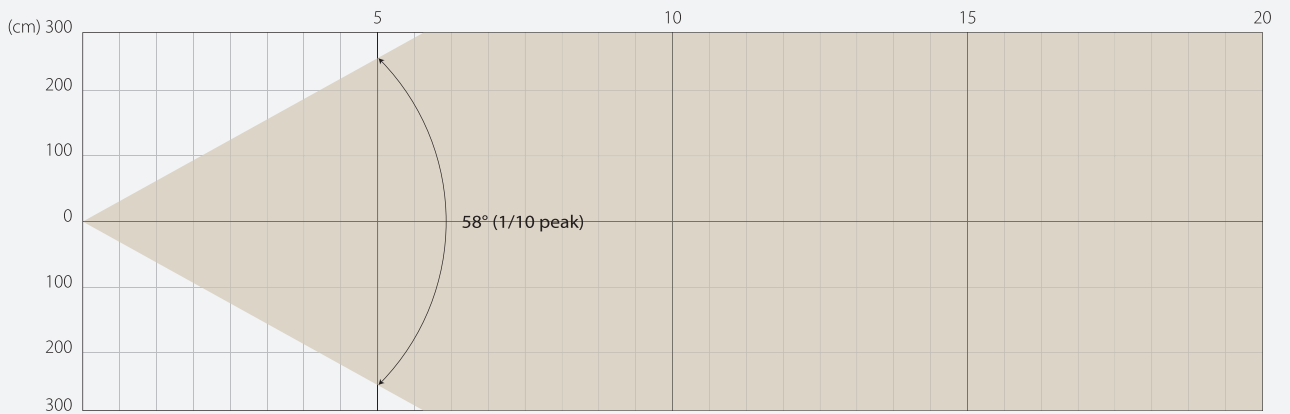

MAX ZOOM

Beam Opening

Intensity

Distance (m)	5		10		15		20	
unit	lux	diameter	lux	diameter	lux	diameter	lux	diameter
Red	207	5,54	52	11,09	23	16,63	13	22,17
Green	359	"	90	"	40	"	22	"
Blue	94	"	23	"	10	"	6	"
White	513	"	128	"	57	"	32	"
RGB+W	1107	"	277	"	123	"	69	"

SUPER SILENCE MODE

MIN ZOOM

Beam Opening

Intensity

Distance (m)	5		10		15		20	
unit	lux	diameter	lux	diameter	lux	diameter	lux	diameter
Red	5325	0,35	1331	0,7	592	1,05	333	1,4
Green	8574	"	2143	"	953	"	536	"
Blue	1777	"	444	"	197	"	111	"
White	12273	"	3068	"	1364	"	767	"
RGB+W	27627	"	6907	"	3070	"	1727	"

MAX ZOOM

Beam Opening

Intensity

Distance (m)	5		10		15		20	
unit	lux	diameter	lux	diameter	lux	diameter	lux	diameter
Red	111	5,54	28	11,09	12	16,63	7	22,17
Green	182	"	45	"	20	"	11	"
Blue	47	"	12	"	5	"	3	"
White	257	"	64	"	29	"	16	"
RGB+W	580	"	145	"	64	"	36	"