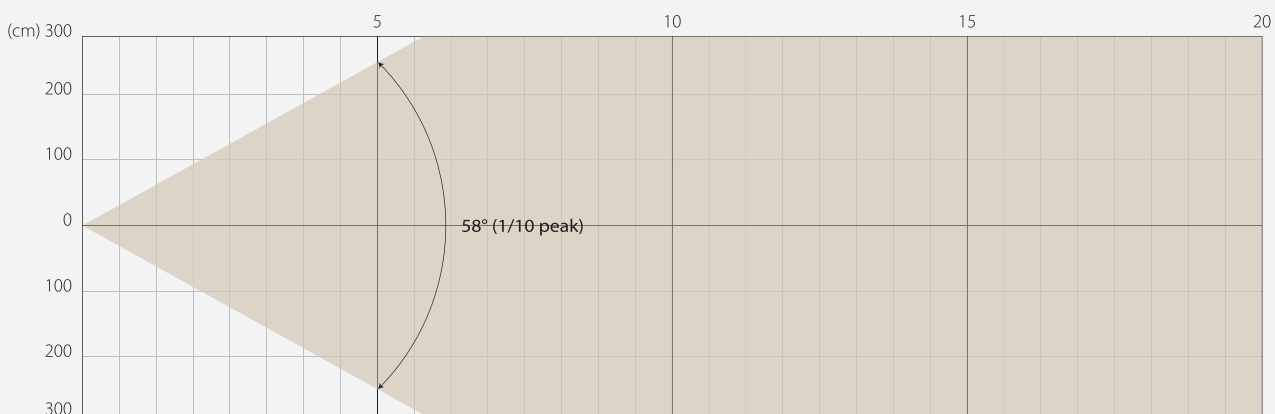

MAX ZOOM

Beam Opening

Intensity

Distance (m)	5		10		15		20	
unit	lux	diameter	lux	diameter	lux	diameter	lux	diameter
Red	429	5,54	107	11,09	48	16,63	27	22,17
Green	775	"	194	"	86	"	48	"
Blue	209	"	52	"	23	"	13	"
White	1109	"	277	"	123	"	69	"
RGB+W	2214	"	554	"	246	"	138	"

MIN ZOOM

Beam Opening

Intensity

Distance (m)	5		10		15		20	
unit	lux	diameter	lux	diameter	lux	diameter	lux	diameter
Red	10715	0,35	2679	0,7	1191	1,05	670	1,4
Green	17784	"	4446	"	1976	"	1112	"
Blue	4197	"	1049	"	466	"	262	"
White	25735	"	6434	"	2859	"	1608	"
RGB+W	54328	"	13582	"	6036	"	3396	"

MAX ZOOM

Beam Opening

Intensity

Distance (m)	5		10		15		20	
unit	lux	diameter	lux	diameter	lux	diameter	lux	diameter
Red	207	5,54	52	11,09	23	16,63	13	22,17
Green	359	"	90	"	40	"	22	"
Blue	94	"	23	"	10	"	6	"
White	513	"	128	"	57	"	32	"
RGB+W	1107	"	277	"	123	"	69	"