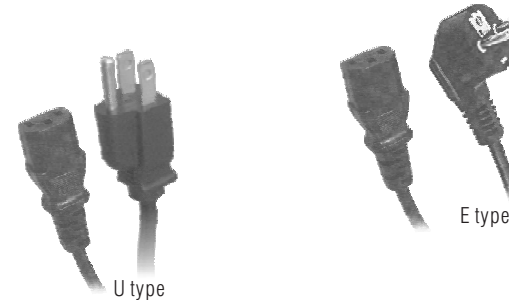

Supplied accessory

Supplied with Φ 6.5mm X 1.8M power cable (with option on "U" plug of US. Standard or "E" plug of Eur. Standard attached)