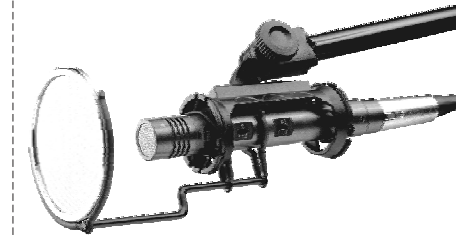

S241 recording/instrument microphone S125 handheld microphone