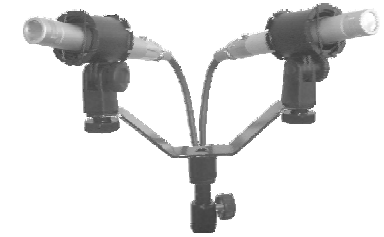

CM series recording microphone

SMKH8K stereo microphone