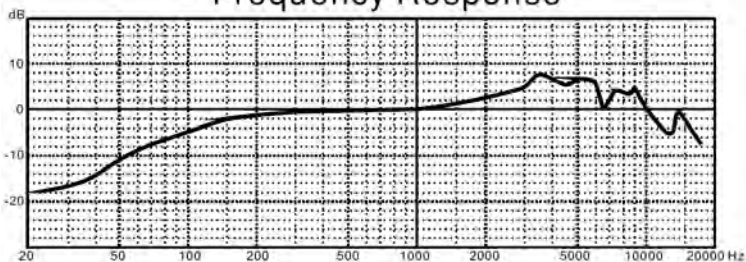

Frequency Response