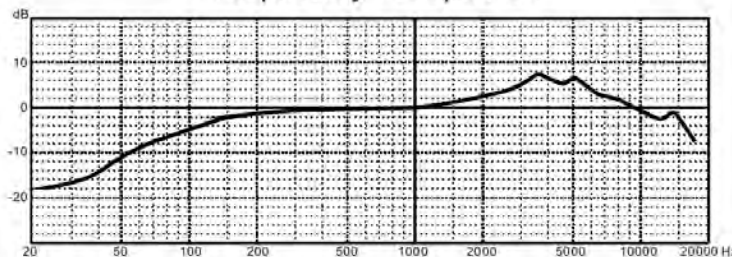

Frequency Response