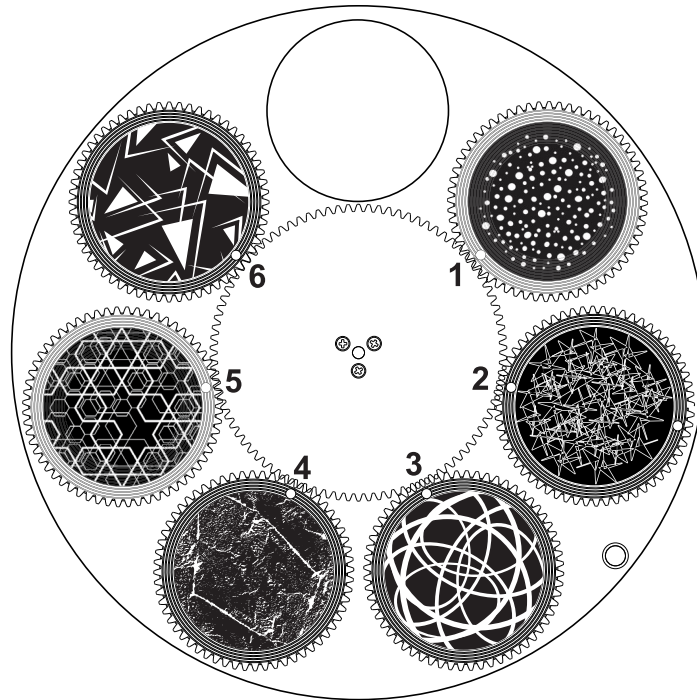

Gobo Wheels

Gobo wheel 1