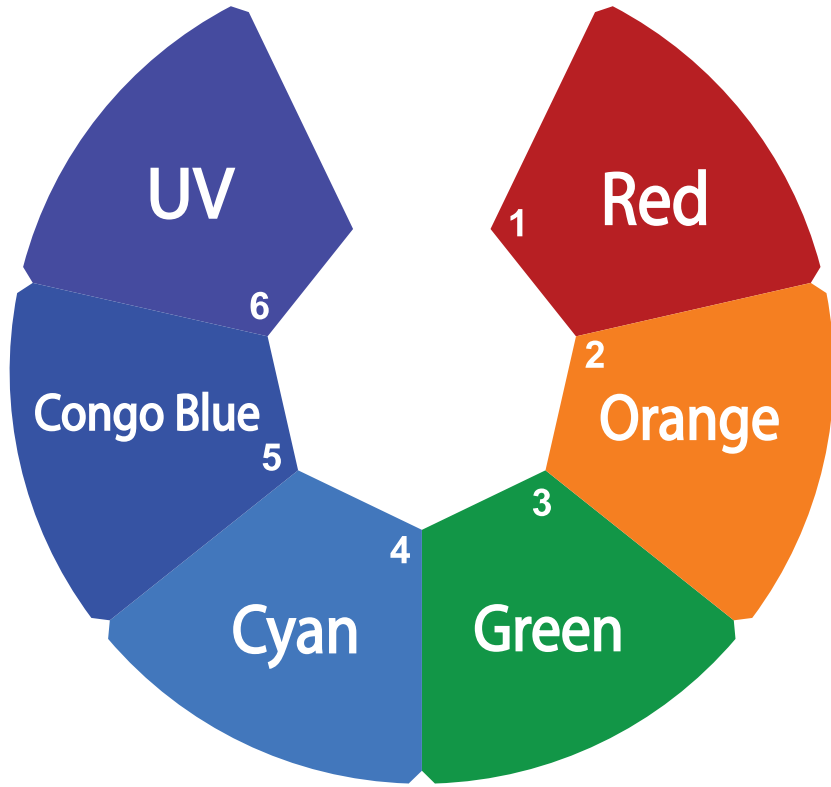

Color Wheel