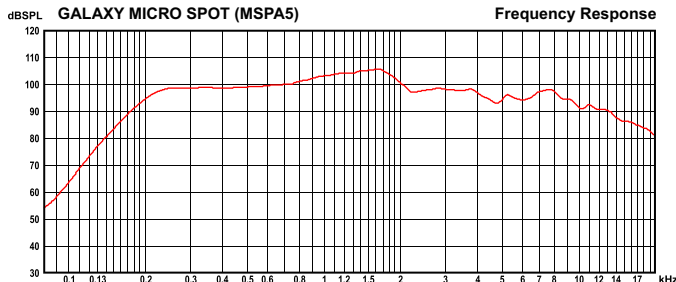

Maximum SPL: 108dB

Speaker Complement: (1) 5" Ceramic

Nominal Impedance: 16 Ohms

Input Connection: One Balanced 1/4", One Balanced XLR with +48 VDC

Phantom Power, and One 1/8" Stereo Summing

Controls: Input Level, High Frequency, Low Frequency, 20dB Pad, Phantom Power

Included Accessories: Wall and Stand Mount Bracket

Enclosure

Enclosure Materials: ABS

Color: Black

Dimensions: 6.26" x 6" x 7.52" (159 x 152.4 x 191 mm)

Weight: 4.3lb (1.95kgs)

(c) EASERA

Included accessories and hardware