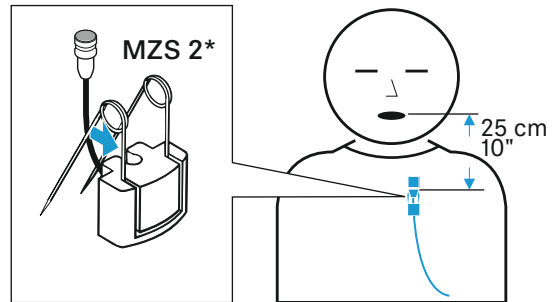

Setup

* Accessory | Zubehör | Accessoires | Accesorios | Accesorios | Acessórios | Toebehoren | Części akcesoria | Tillbehör | Tilbehør | Lisäosia | ξεσούαρ ανταλλακτικά | Aksesuar | Аксессуары | 附件 | 付属品 | 액세서리부품