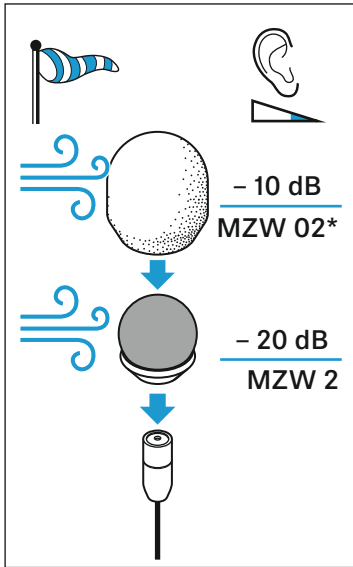

Setup

* Accessory | Zubehör | Accessoires | Accesorios | Accesorios | Acessórios | Toebehoren | Części akcesoria | Tillbehör | Tilbehør | Lisäosia | ξεσούαρ ανταλλακτικά | Aksesuar | Аксессуары | 附件 | 付属品 | 액세서리부품