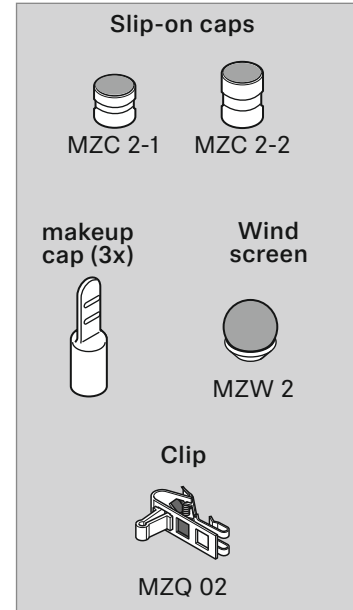

In the box

MKE 2

Variant	Connector
Black 3-PIN	 3-Pin SE
Beige 3-PIN	 3-Pin SE
Black EW	 3.5 mm
Beige EW	 3.5 mm
Black OPEN END	 open end
Beige OPEN END	 open end
Black XLR	 XLR-3

+

Frequency response

Sennheiser electronic GmbH & Co. KG