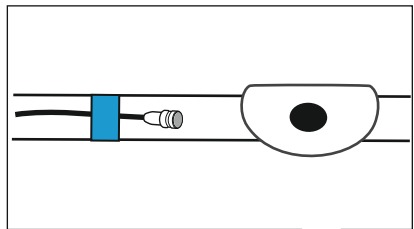

Setup

* Accessory | Zubehör | Accessoires | Accesorios | Accesorios | Acessórios | Toebehoren | Części akcesoria | Tillbehör | Tilbehør | Lisäosia | ξεσούαρ ανταλλακτικά | Aksesuar | Аксессуары | 附件 | 付属品 | 액세서리부품