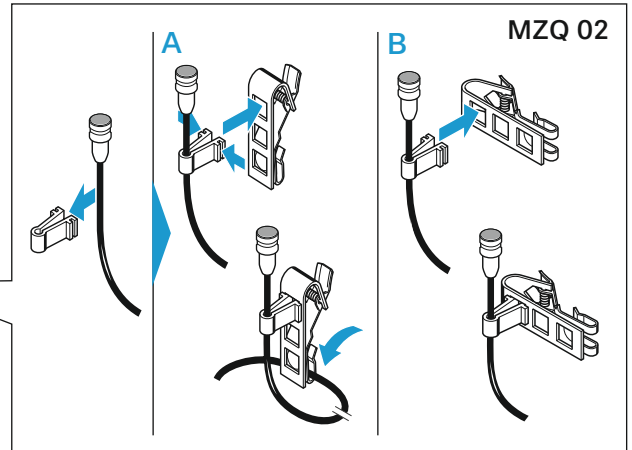

Setup

* Accessory | Zubehör | Accessoires | Accesorios | Accesorios | Acessórios | Toebehoren | Części akcesoria | Tillbehör | Tilbehør | Lisäosia | ξεσούαρ ανταλλακτικά | Aksesuar | Аксессуары | 附件 | 付属品 | 액세서리부품