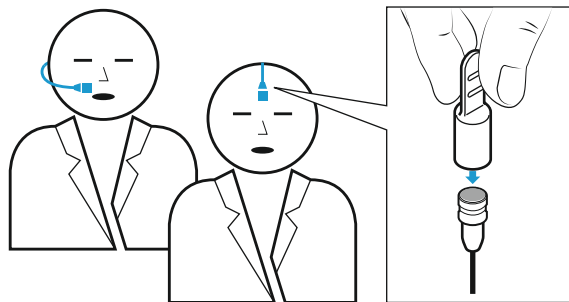

Setup

* Accessory | Zubehör | Accessoires | Accesorios | Accesorios | Acessórios | Toebehoren | Części akcesoria | Tillbehör | Tilbehør | Lisäosia | ξεσούαρ ανταλλακτικά | Aksesuar | Аксессуары | 附件 | 付属品 | 액세서리부품