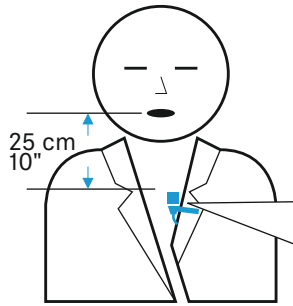

Setup

* Accessory | Zubehör | Accessoires | Accesorios | Accesorios | Acessórios | Toebehoren | Części akcesoria | Tillbehör | Tilbehør | Lisäosia | ξεσούαρ ανταλλακτικά | Aksesuar | Аксессуары | 附件 | 付属品 | 액세서리부품