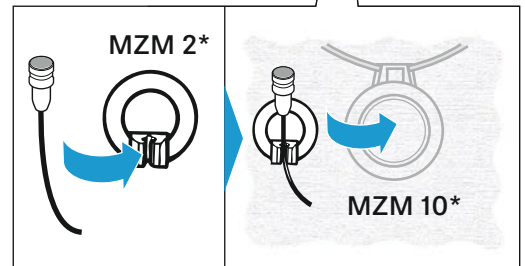

Setup

* Accessory | Zubehör | Accessoires | Accesorios | Accesorios | Acessórios | Toebehoren | Części akcesoria | Tillbehör | Tilbehør | Lisäosia | ξεσούαρ ανταλλακτικά | Aksesuar | Аксессуары | 附件 | 付属品 | 액세서리부품