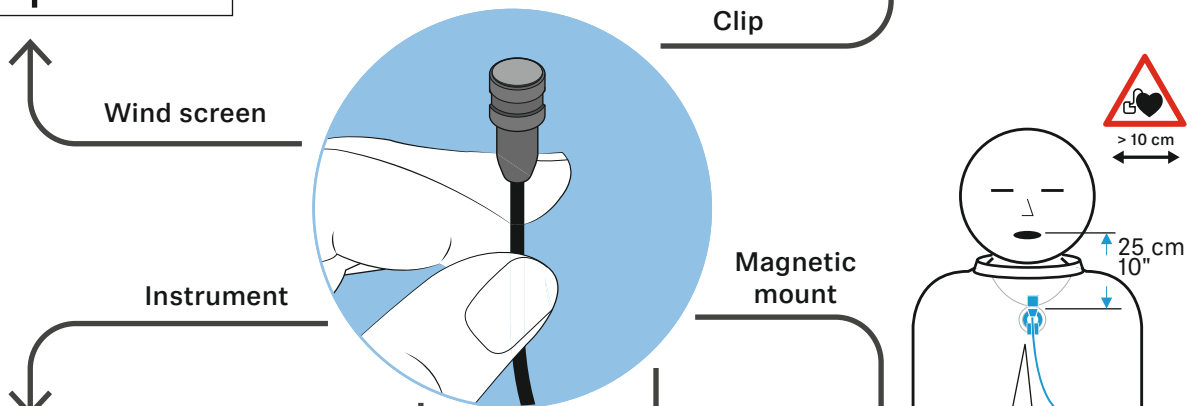

Setup

* Accessory | Zubehör | Accessoires | Accesorios | Accesorios | Acessórios | Toebehoren | Części akcesoria | Tillbehör | Tilbehør | Lisäosia | ξεσούαρ ανταλλακτικά | Aksesuar | Аксессуары | 附件 | 付属品 | 액세서리부품