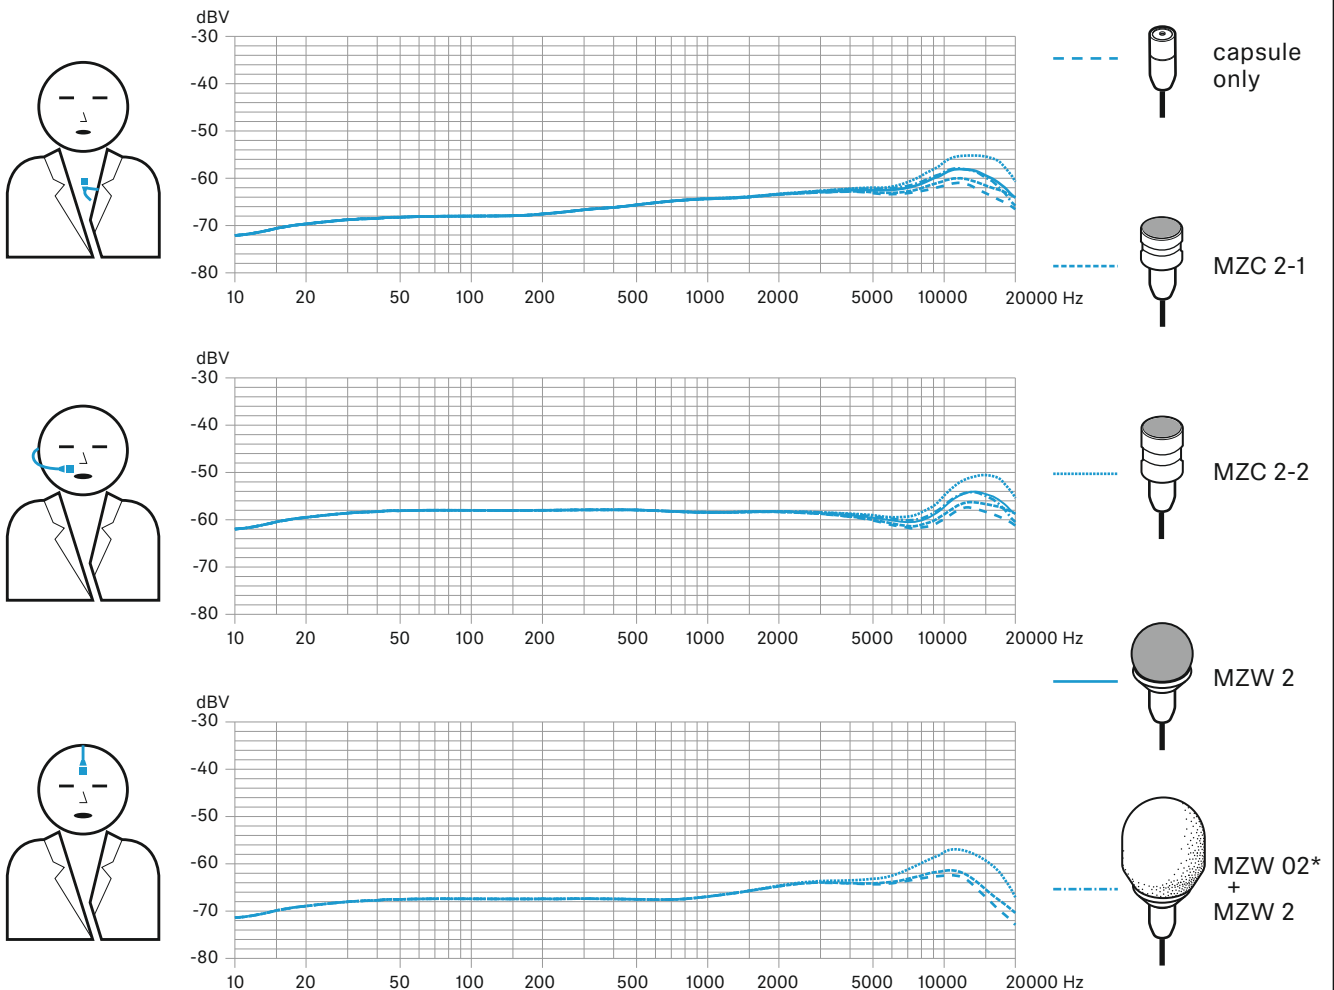

In the box

MKE 2

Variant	Connector
Black 3-PIN	 3-Pin SE
Beige 3-PIN	 3-Pin SE
Black EW	 3.5 mm
Beige EW	 3.5 mm
Black OPEN END	 open end
Beige OPEN END	 open end
Black XLR	 XLR-3

+

Frequency response

Sennheiser electronic GmbH & Co. KG