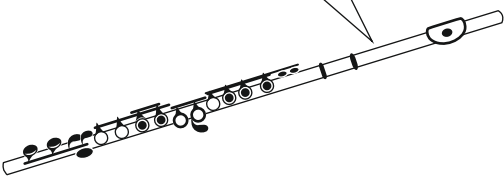

Setup

* Accessory | Zubehör | Accessoires | Accesorios | Accesorios | Acessórios | Toebehoren | Części akcesoria | Tillbehör | Tilbehør | Lisäosia | ξεσούαρ ανταλλακτικά | Aksesuar | Аксессуары | 附件 | 付属品 | 액세서리부품