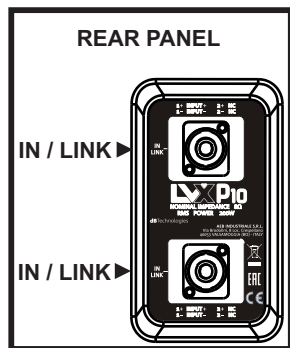

IN/LINK SECTION