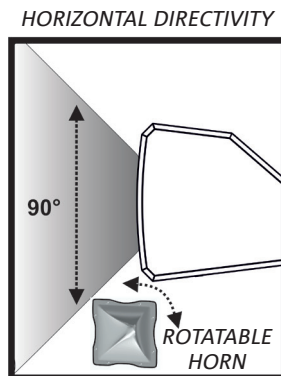

The warnings in this manual must be observed together with the "USER MANUAL - Section 2".

Le avvertenze nel presente manuale devono essere osservate congiuntamente al "MANUALE D'USO - Sezione 2".

Die Warnungen in diesem Handbuch müssen in Verbindung mit der "BEDIENUNGSANLEITUNG - Abschnitt 2" beobachtet werden".

Les avertissements spécifiés dans ce manuel doivent être respectés ainsi que les "CARACTERISTIQUES TECHNIQUES -Section 2"

Las advertencias del presente manual se deben tener en cuenta conjuntamente con las del "MANUAL DEL USUARIO" - Sección 2".