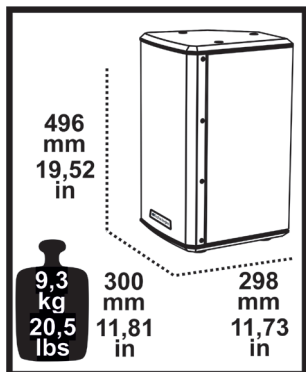

The warnings in this manual must be observed together with the "USER MANUAL - Section 2".

Le avvertenze nel presente manuale devono essere osservate congiuntamente al "MANUALE D'USO - Sezione 2".

Die Warnungen in diesem Handbuch müssen in Verbindung mit der "BEDIENUNGSANLEITUNG - Abschnitt 2" beobachtet werden".

Les avertissements spécifiés dans ce manuel doivent être respectés ainsi que les "CARACTERISTIQUES TECHNIQUES -Section 2"

Las advertencias del presente manual se deben tener en cuenta conjuntamente con las del "MANUAL DEL USUARIO" - Sección 2".