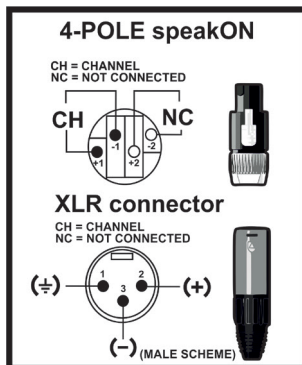

MAIN FEATURES

Type:	2-way wooden passive loudspeaker (weather resistant)
Connector type:	4-pole speakON
Main installation uses:	Wall mounting, pole mounting (36 mm hole), wedge (40°)
Main accessories:	Wall brackets (WBH-LVXP - WBV-LVXP series)

ACOUSTIC SECTION

HF transducer:	neodymium, 1" exit
HF voice coil:	1"
LF transducer:	10"
LF voice coil:	1,5"
Frequency response (-10 dB)	73 Hz - 19 kHz
Frequency response (-6 dB)	81 Hz - 15 kHz
Max SPL	125 dB
Rotatable Horn	Yes

SPEAKON AND XLR CONNECTORS

POWER SECTION

Nominal Impedance:	8 Ω
Power Handling (RMS)	300 W
Power Handling (Peak)	600 W