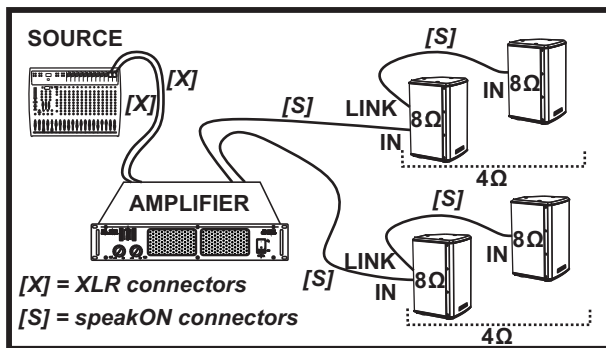

USAGE EXAMPLE (FOR INFORMATION ONLY)

ATTENZIONE: Per l'installazione e l'uso degli accessori è obbligatorio fare riferimento al manuale completo disponibile all'indirizzo: www.dbtechnologies.com. Ogni altro uso è proibito.
CAUTION: For installation and the usage of the accessories is mandatory to refer to the complete user manual, available on: www.dbtechnologies.com, Any other usage is prohibited.

Scan with your QR Reader
App to download the
complete User Manual!