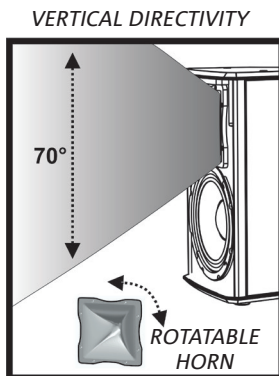

The warnings in this manual must be observed together with the "USER MANUAL - Section 2".

Le avvertenze nel presente manuale devono essere osservate congiuntamente al "MANUALE D'USO - Sezione 2".

Die Warnungen in diesem Handbuch müssen in Verbindung mit der "BEDIENUNGSANLEITUNG - Abschnitt 2" beobachtet werden".

Les avertissements spécifiés dans ce manuel doivent être respectés ainsi que les "CARACTERISTIQUES TECHNIQUES -Section 2"

Las advertencias del presente manual se deben tener en cuenta conjuntamente con las del "MANUAL DEL USUARIO" - Sección 2".