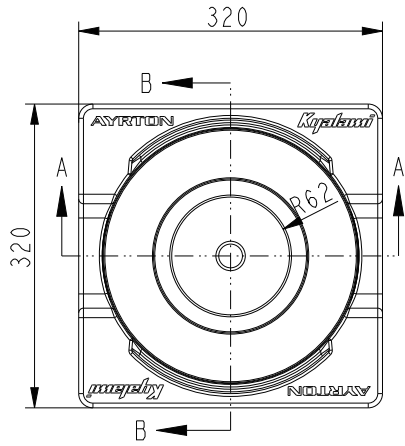

WHEELS - GOBO & COLOUR

**GOBO WHEEL**

**Static Gobo - GPD0100045**

|    |     |                 |    |     |                  |
|----|-----|-----------------|----|-----|------------------|
| 1  | 302 | 80% Iris Beam   | 16 | 411 | Split Circle 2   |
| 2  | 304 | 60% Iris Beam   | 17 | 428 | Split Triangle 3 |
| 3  | 306 | 40% Iris Beam   | 18 | 374 | Compass 4        |
| 4  | 308 | 20% Iris Beam   | 19 | 345 | Star Beam        |
| 5  | 312 | Dot Line 2      | 20 | 342 | Five Spokes      |
| 6  | 326 | Dot Triangle 3  | 21 | 340 | Triangle Beam    |
| 7  | 328 | Dot Square 4    | 22 | 117 | Helix 3          |
| 8  | 321 | Dot Ring 7      | 23 | 430 | Inverted Cross   |
| 9  | 324 | Dot Mix         | 24 | 363 | Rubik Cube       |
| 10 | 273 | Prison Bars 3   | 25 | 332 | Square Beam 4    |
| 11 | 099 | Waves Light     | 26 | 330 | Square Beam      |
| 12 | 298 | Half Beam Left  | 27 | 348 | Tilde            |
| 13 | 299 | Half Beam Right | 28 | 350 | Bold Line        |
| 14 | 296 | Half Beam Up    | 29 | 351 | Vertical Line    |
| 15 | 295 | Half Beam Down  |    |     |                  |

5-facet linear

-

**FROST 1**

DMX Channel 31 @ Ext Mode

Light 1°

-

**FROST 2**

DMX Channel 32 @ Ext Mode

Heavy 5°

-

**FIXTURE DRAWINGS**

**FOAM DRAWINGS: SINGLE FOAM**

Dimension tolerance (mm):  $\pm 5$   
Version: 1.0

FOAM DRAWINGS: DUAL FOAM

**⚠️ DISCLAIMER**

Errors and omissions for all information given in this document are possible. All information is subject to change without prior notice.