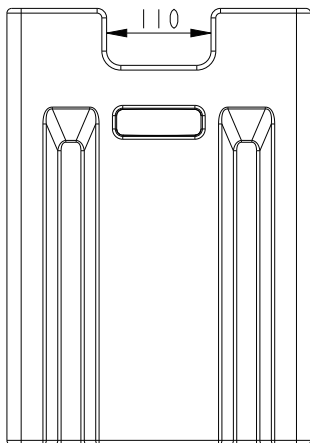

WHEELS - GOBO & COLOUR

**GOBO WHEEL**

**Static Gobo - GPD0100045**

|    |     |                 |    |     |                  |
|----|-----|-----------------|----|-----|------------------|
| 1  | 302 | 80% Iris Beam   | 16 | 411 | Split Circle 2   |
| 2  | 304 | 60% Iris Beam   | 17 | 428 | Split Triangle 3 |
| 3  | 306 | 40% Iris Beam   | 18 | 374 | Compass 4        |
| 4  | 308 | 20% Iris Beam   | 19 | 345 | Star Beam        |
| 5  | 312 | Dot Line 2      | 20 | 342 | Five Spokes      |
| 6  | 326 | Dot Triangle 3  | 21 | 340 | Triangle Beam    |
| 7  | 328 | Dot Square 4    | 22 | 117 | Helix 3          |
| 8  | 321 | Dot Ring 7      | 23 | 430 | Inverted Cross   |
| 9  | 324 | Dot Mix         | 24 | 363 | Rubik Cube       |
| 10 | 273 | Prison Bars 3   | 25 | 332 | Square Beam 4    |
| 11 | 099 | Waves Light     | 26 | 330 | Square Beam      |
| 12 | 298 | Half Beam Left  | 27 | 348 | Tilde            |
| 13 | 299 | Half Beam Right | 28 | 350 | Bold Line        |
| 14 | 296 | Half Beam Up    | 29 | 351 | Vertical Line    |
| 15 | 295 | Half Beam Down  |    |     |                  |

5-facet linear

-

**FROST 1**

DMX Channel 31 @ Ext Mode

Light 1°

-

**FROST 2**

DMX Channel 32 @ Ext Mode

Heavy 5°

-

**FIXTURE DRAWINGS**

**FOAM DRAWINGS: SINGLE FOAM**

Dimension tolerance (mm):  $\pm 5$   
Version: 1.0

FOAM DRAWINGS: DUAL FOAM

**⚠️ DISCLAIMER**

Errors and omissions for all information given in this document are possible. All information is subject to change without prior notice.