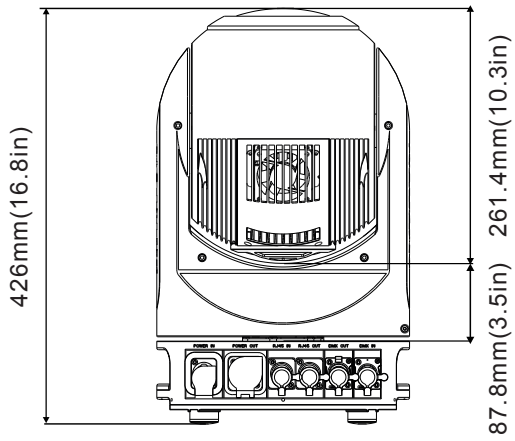

*This side facing LED module*

**COLOUR WHEEL**

**Static Wheel - GPP0098809**

|    |              |    |                 |
|----|--------------|----|-----------------|
| 1  | Red          | 12 | Medium Yellow   |
| 2  | Blue         | 13 | Dark Green      |
| 3  | Orange       | 14 | Dark Amber      |
| 4  | Green        | 15 | Medium Blue     |
| 5  | Pink         | 16 | Oklahoma Yellow |
| 6  | Yellow       | 17 | Light Amber     |
| 7  | Velvet Green | 18 | CTO             |
| 8  | Amber        | 19 | CTO 1/2         |
| 9  | Light Blue   | 20 | CTB             |
| 10 | Follies Pink | 21 | CTB 1/2         |
| 11 | Slate Blue   |    |                 |

5-facet linear

-

**FROST 1**

DMX Channel 31 @ Ext Mode

Light 1°

-

**FROST 2**

DMX Channel 32 @ Ext Mode

Heavy 5°

-

**FIXTURE DRAWINGS**

**FOAM DRAWINGS: SINGLE FOAM**

Dimension tolerance (mm):  $\pm 5$   
Version: 1.0

FOAM DRAWINGS: DUAL FOAM

**⚠️ DISCLAIMER**

Errors and omissions for all information given in this document are possible. All information is subject to change without prior notice.