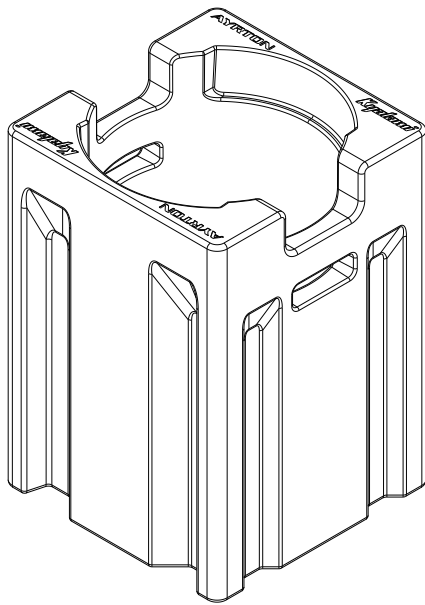

5-facet linear

-

**FROST 1**

DMX Channel 31 @ Ext Mode

Light 1°

-

**FROST 2**

DMX Channel 32 @ Ext Mode

Heavy 5°

-

**FIXTURE DRAWINGS**

**FOAM DRAWINGS: SINGLE FOAM**

Dimension tolerance (mm):  $\pm 5$   
Version: 1.0

FOAM DRAWINGS: DUAL FOAM

**⚠️ DISCLAIMER**

Errors and omissions for all information given in this document are possible. All information is subject to change without prior notice.