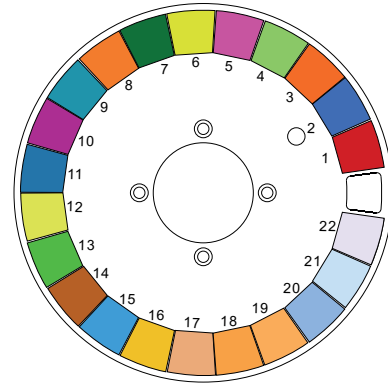

WHEELS - GOBO & COLOUR

**GOBO WHEEL**

**Static Gobo - GPD0100045**

|    |     |                 |    |     |                  |
|----|-----|-----------------|----|-----|------------------|
| 1  | 302 | 80% Iris Beam   | 16 | 411 | Split Circle 2   |
| 2  | 304 | 60% Iris Beam   | 17 | 428 | Split Triangle 3 |
| 3  | 306 | 40% Iris Beam   | 18 | 374 | Compass 4        |
| 4  | 308 | 20% Iris Beam   | 19 | 345 | Star Beam        |
| 5  | 312 | Dot Line 2      | 20 | 342 | Five Spokes      |
| 6  | 326 | Dot Triangle 3  | 21 | 340 | Triangle Beam    |
| 7  | 328 | Dot Square 4    | 22 | 117 | Helix 3          |
| 8  | 321 | Dot Ring 7      | 23 | 430 | Inverted Cross   |
| 9  | 324 | Dot Mix         | 24 | 363 | Rubik Cube       |
| 10 | 273 | Prison Bars 3   | 25 | 332 | Square Beam 4    |
| 11 | 099 | Waves Light     | 26 | 330 | Square Beam      |
| 12 | 298 | Half Beam Left  | 27 | 348 | Tilde            |
| 13 | 299 | Half Beam Right | 28 | 350 | Bold Line        |
| 14 | 296 | Half Beam Up    | 29 | 351 | Vertical Line    |
| 15 | 295 | Half Beam Down  |    |     |                  |

*This side facing LED module*

**COLOUR WHEEL**

**Static Wheel - GPP0098809**

|    |              |    |                 |
|----|--------------|----|-----------------|
| 1  | Red          | 12 | Medium Yellow   |
| 2  | Blue         | 13 | Dark Green      |
| 3  | Orange       | 14 | Dark Amber      |
| 4  | Green        | 15 | Medium Blue     |
| 5  | Pink         | 16 | Oklahoma Yellow |
| 6  | Yellow       | 17 | Light Amber     |
| 7  | Velvet Green | 18 | CTO             |
| 8  | Amber        | 19 | CTO 1/2         |
| 9  | Light Blue   | 20 | CTB             |
| 10 | Follies Pink | 21 | CTB 1/2         |
| 11 | Slate Blue   |    |                 |

*This side facing LED module*

PRISMS & FROSTS

**PRISM 1**

DMX Channel 25 @ Ext Mode

32-facet circular

-

**PRISM 2**

DMX Channel 30 @ Ext Mode