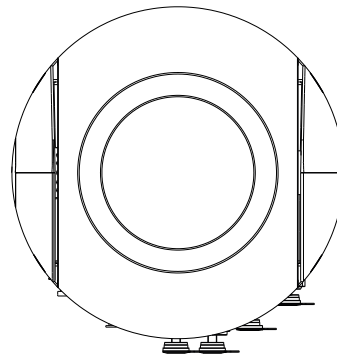

WHEELS - GOBO & COLOUR

**GOBO WHEEL**

**Static Gobo - GPD0100045**

|    |     |                 |    |     |                  |
|----|-----|-----------------|----|-----|------------------|
| 1  | 302 | 80% Iris Beam   | 16 | 411 | Split Circle 2   |
| 2  | 304 | 60% Iris Beam   | 17 | 428 | Split Triangle 3 |
| 3  | 306 | 40% Iris Beam   | 18 | 374 | Compass 4        |
| 4  | 308 | 20% Iris Beam   | 19 | 345 | Star Beam        |
| 5  | 312 | Dot Line 2      | 20 | 342 | Five Spokes      |
| 6  | 326 | Dot Triangle 3  | 21 | 340 | Triangle Beam    |
| 7  | 328 | Dot Square 4    | 22 | 117 | Helix 3          |
| 8  | 321 | Dot Ring 7      | 23 | 430 | Inverted Cross   |
| 9  | 324 | Dot Mix         | 24 | 363 | Rubik Cube       |
| 10 | 273 | Prison Bars 3   | 25 | 332 | Square Beam 4    |
| 11 | 099 | Waves Light     | 26 | 330 | Square Beam      |
| 12 | 298 | Half Beam Left  | 27 | 348 | Tilde            |
| 13 | 299 | Half Beam Right | 28 | 350 | Bold Line        |
| 14 | 296 | Half Beam Up    | 29 | 351 | Vertical Line    |
| 15 | 295 | Half Beam Down  |    |     |                  |

5-facet linear

-

**FROST 1**

DMX Channel 31 @ Ext Mode

Light 1°

-

**FROST 2**

DMX Channel 32 @ Ext Mode

Heavy 5°

-

**FIXTURE DRAWINGS**

**FOAM DRAWINGS: SINGLE FOAM**

Dimension tolerance (mm):  $\pm 5$   
Version: 1.0

FOAM DRAWINGS: DUAL FOAM

**⚠️ DISCLAIMER**

Errors and omissions for all information given in this document are possible. All information is subject to change without prior notice.