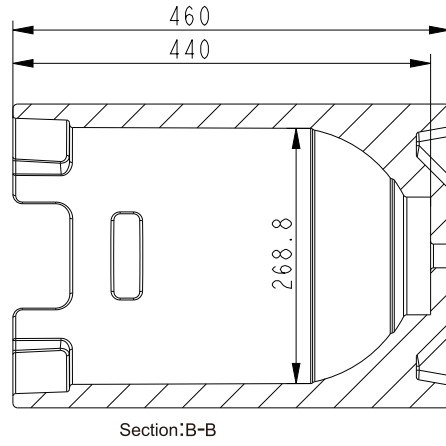

5-facet linear

-

**FROST 1**

DMX Channel 31 @ Ext Mode

Light 1°

-

**FROST 2**

DMX Channel 32 @ Ext Mode

Heavy 5°

-

**FIXTURE DRAWINGS**

**FOAM DRAWINGS: SINGLE FOAM**

Dimension tolerance (mm):  $\pm 5$   
Version: 1.0

FOAM DRAWINGS: DUAL FOAM

**⚠️ DISCLAIMER**

Errors and omissions for all information given in this document are possible. All information is subject to change without prior notice.