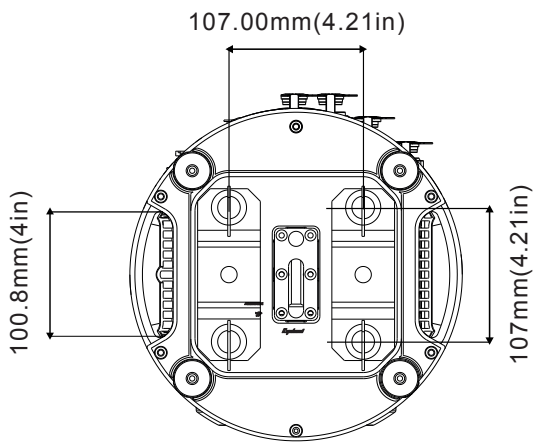

5-facet linear

-

**FROST 1**

DMX Channel 31 @ Ext Mode

Light 1°

-

**FROST 2**

DMX Channel 32 @ Ext Mode

Heavy 5°

-

**FIXTURE DRAWINGS**

**FOAM DRAWINGS: SINGLE FOAM**

Dimension tolerance (mm):  $\pm 5$   
Version: 1.0

FOAM DRAWINGS: DUAL FOAM

**⚠️ DISCLAIMER**

Errors and omissions for all information given in this document are possible. All information is subject to change without prior notice.