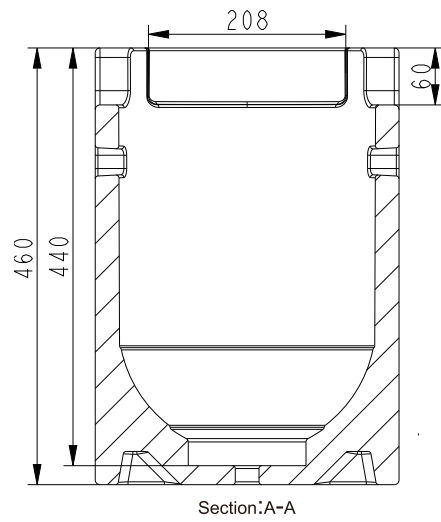

5-facet linear

-

**FROST 1**

DMX Channel 31 @ Ext Mode

Light 1°

-

**FROST 2**

DMX Channel 32 @ Ext Mode

Heavy 5°

-

**FIXTURE DRAWINGS**

**FOAM DRAWINGS: SINGLE FOAM**

Dimension tolerance (mm):  $\pm 5$   
Version: 1.0

FOAM DRAWINGS: DUAL FOAM

**⚠️ DISCLAIMER**

Errors and omissions for all information given in this document are possible. All information is subject to change without prior notice.