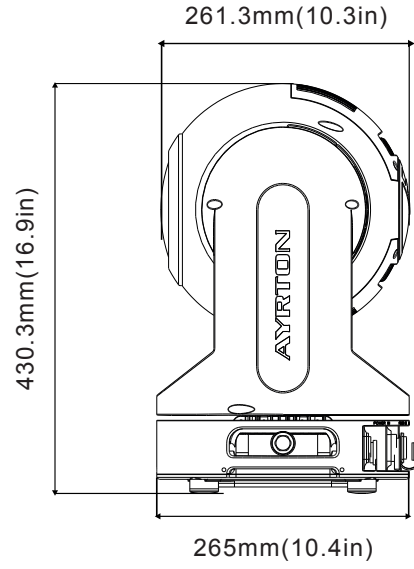

WHEELS - GOBO & COLOUR

**GOBO WHEEL**

**Static Gobo - GPD0100045**

|    |     |                 |    |     |                  |
|----|-----|-----------------|----|-----|------------------|
| 1  | 302 | 80% Iris Beam   | 16 | 411 | Split Circle 2   |
| 2  | 304 | 60% Iris Beam   | 17 | 428 | Split Triangle 3 |
| 3  | 306 | 40% Iris Beam   | 18 | 374 | Compass 4        |
| 4  | 308 | 20% Iris Beam   | 19 | 345 | Star Beam        |
| 5  | 312 | Dot Line 2      | 20 | 342 | Five Spokes      |
| 6  | 326 | Dot Triangle 3  | 21 | 340 | Triangle Beam    |
| 7  | 328 | Dot Square 4    | 22 | 117 | Helix 3          |
| 8  | 321 | Dot Ring 7      | 23 | 430 | Inverted Cross   |
| 9  | 324 | Dot Mix         | 24 | 363 | Rubik Cube       |
| 10 | 273 | Prison Bars 3   | 25 | 332 | Square Beam 4    |
| 11 | 099 | Waves Light     | 26 | 330 | Square Beam      |
| 12 | 298 | Half Beam Left  | 27 | 348 | Tilde            |
| 13 | 299 | Half Beam Right | 28 | 350 | Bold Line        |
| 14 | 296 | Half Beam Up    | 29 | 351 | Vertical Line    |
| 15 | 295 | Half Beam Down  |    |     |                  |

5-facet linear

-

**FROST 1**

DMX Channel 31 @ Ext Mode

Light 1°

-

**FROST 2**

DMX Channel 32 @ Ext Mode

Heavy 5°

-

**FIXTURE DRAWINGS**

**FOAM DRAWINGS: SINGLE FOAM**

Dimension tolerance (mm):  $\pm 5$   
Version: 1.0

FOAM DRAWINGS: DUAL FOAM

**⚠️ DISCLAIMER**

Errors and omissions for all information given in this document are possible. All information is subject to change without prior notice.