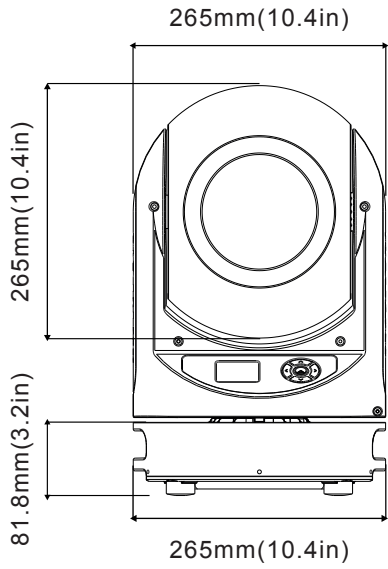

WHEELS - GOBO & COLOUR

**GOBO WHEEL**

**Static Gobo - GPD0100045**

|    |     |                 |    |     |                  |
|----|-----|-----------------|----|-----|------------------|
| 1  | 302 | 80% Iris Beam   | 16 | 411 | Split Circle 2   |
| 2  | 304 | 60% Iris Beam   | 17 | 428 | Split Triangle 3 |
| 3  | 306 | 40% Iris Beam   | 18 | 374 | Compass 4        |
| 4  | 308 | 20% Iris Beam   | 19 | 345 | Star Beam        |
| 5  | 312 | Dot Line 2      | 20 | 342 | Five Spokes      |
| 6  | 326 | Dot Triangle 3  | 21 | 340 | Triangle Beam    |
| 7  | 328 | Dot Square 4    | 22 | 117 | Helix 3          |
| 8  | 321 | Dot Ring 7      | 23 | 430 | Inverted Cross   |
| 9  | 324 | Dot Mix         | 24 | 363 | Rubik Cube       |
| 10 | 273 | Prison Bars 3   | 25 | 332 | Square Beam 4    |
| 11 | 099 | Waves Light     | 26 | 330 | Square Beam      |
| 12 | 298 | Half Beam Left  | 27 | 348 | Tilde            |
| 13 | 299 | Half Beam Right | 28 | 350 | Bold Line        |
| 14 | 296 | Half Beam Up    | 29 | 351 | Vertical Line    |
| 15 | 295 | Half Beam Down  |    |     |                  |

Heavy 5°

-

**FIXTURE DRAWINGS**

**FOAM DRAWINGS: SINGLE FOAM**

Dimension tolerance (mm):  $\pm 5$   
Version: 1.0

FOAM DRAWINGS: DUAL FOAM

**⚠️ DISCLAIMER**

Errors and omissions for all information given in this document are possible. All information is subject to change without prior notice.