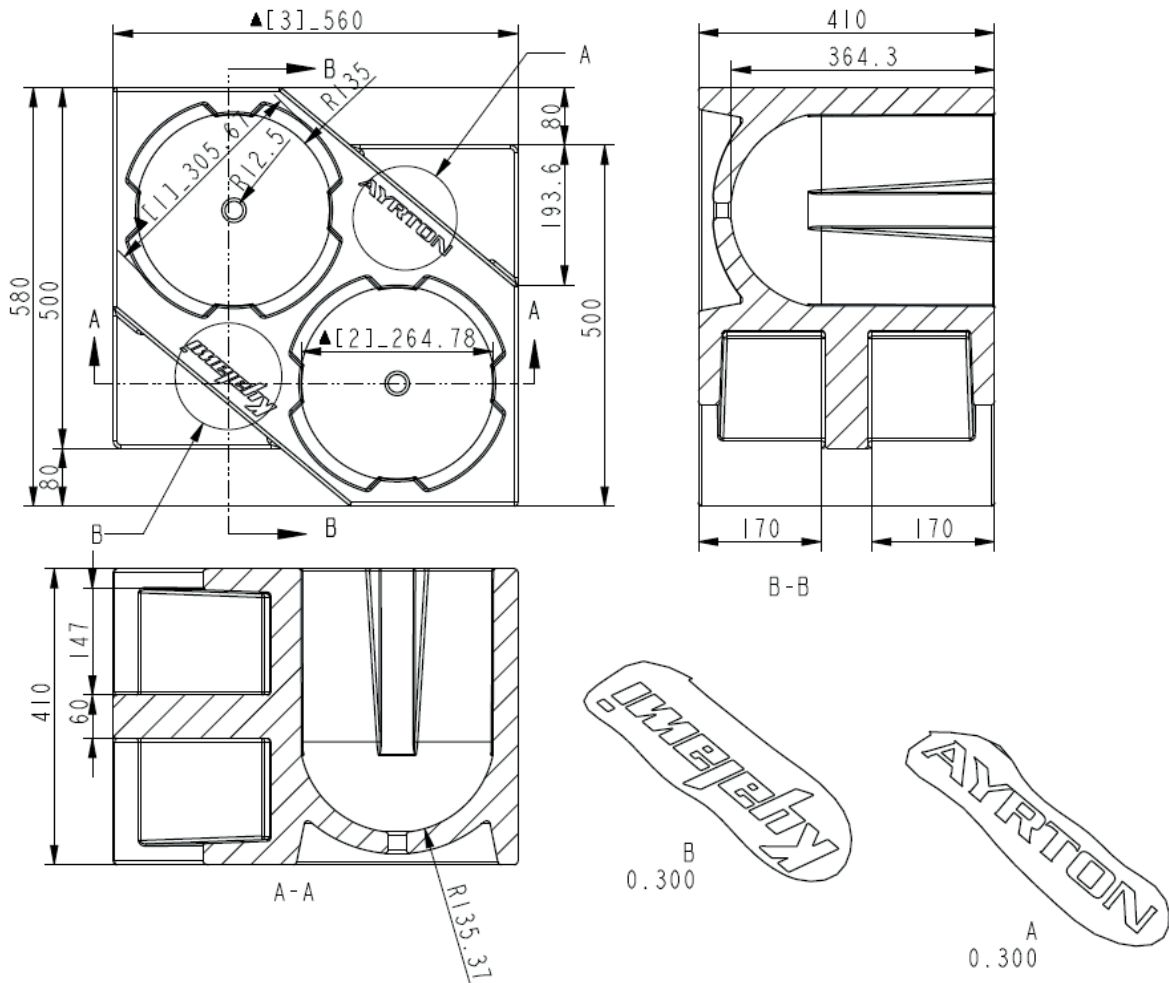

Heavy 5°

-

**FIXTURE DRAWINGS**

**FOAM DRAWINGS: SINGLE FOAM**

Dimension tolerance (mm):  $\pm 5$   
Version: 1.0

FOAM DRAWINGS: DUAL FOAM

**⚠️ DISCLAIMER**

Errors and omissions for all information given in this document are possible. All information is subject to change without prior notice.