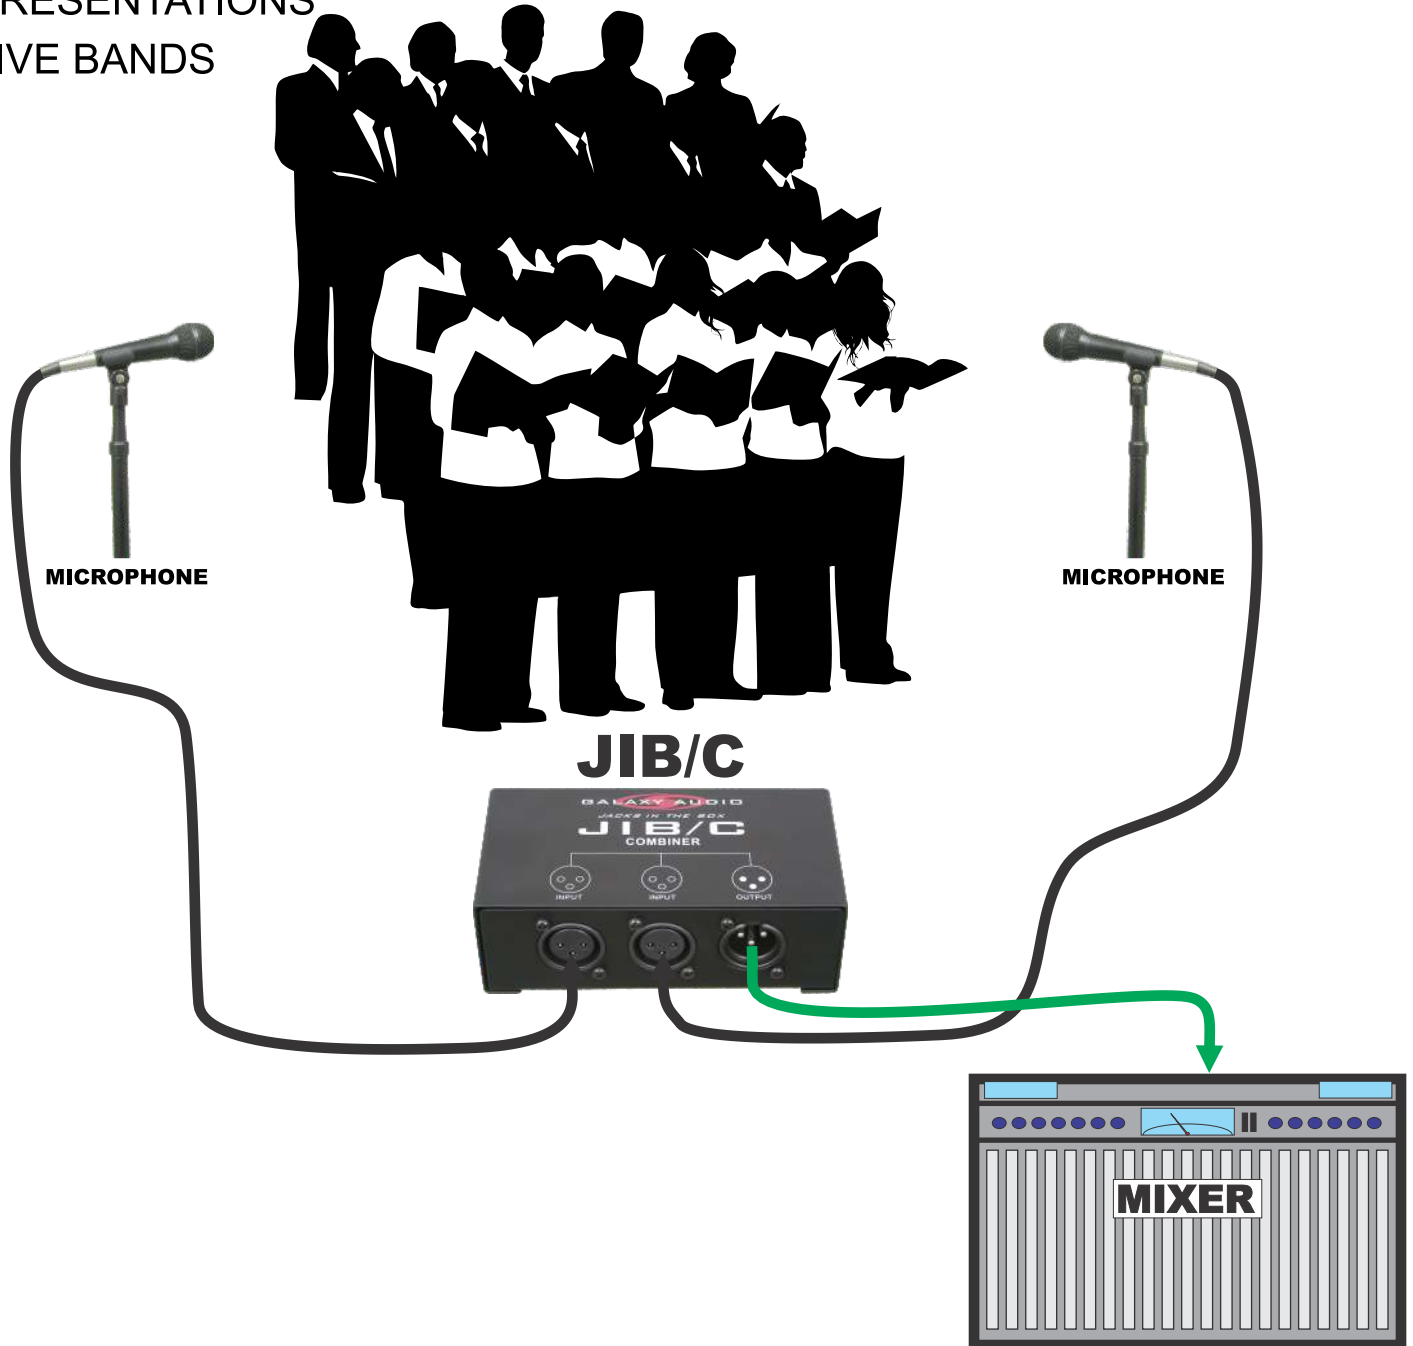

JIB-C COMBINER

- CHOIR MIC
- PRESENTATIONS
- LIVE BANDS

MAKERS OF THE ORIGINAL
HOT SPOT PERSONAL MONITOR

LEGEND

	INPUT
	OUTPUT