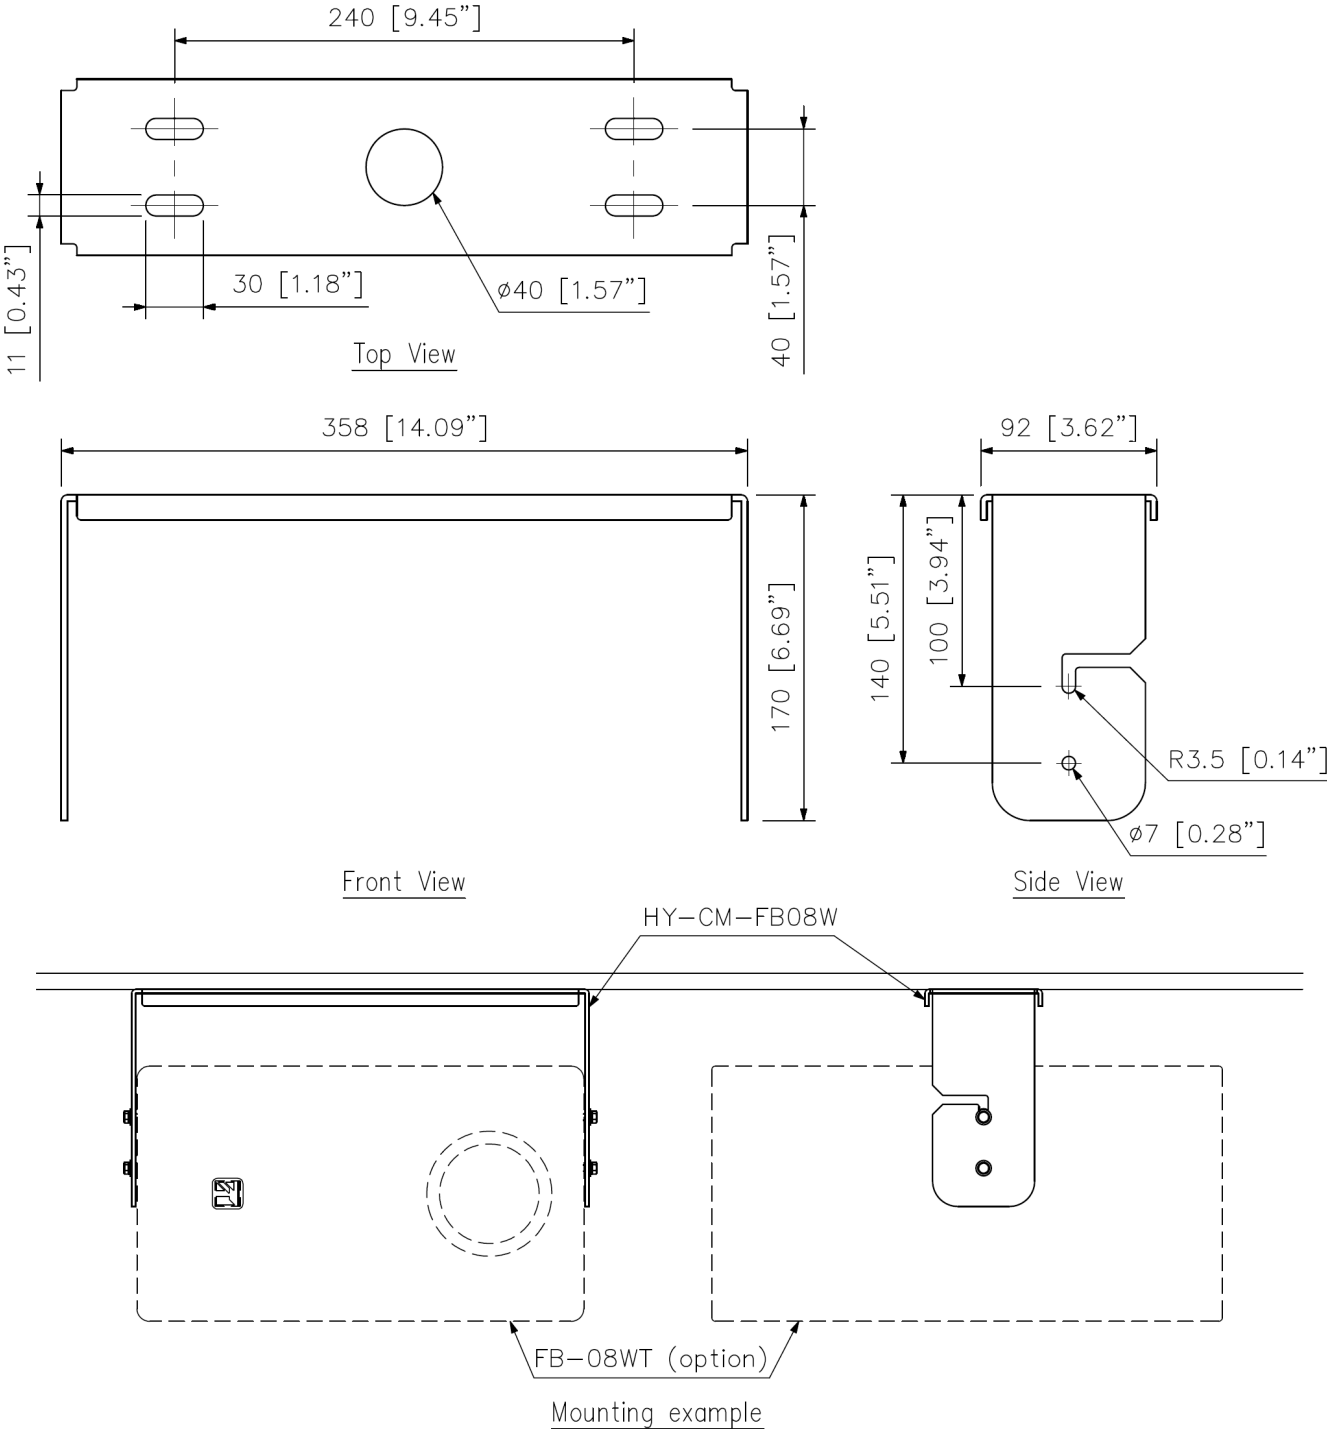

### SUBWOOFER CEILING MOUNTING BRACKET

The HY-CM-FB08W is a ceiling mounting bracket designed for FB-08WT subwoofer system.

## Specifications

Compatible Speaker	FB-08WT
Finish	Steel plate, white (RAL 9016 equivalent), paint
Dimensions	358 (W) x 170 (H) x 92 (D) mm (14.09" x 6.69" x 3.62")
Weight	1.5 kg (3.31 lb)
Included Accessories	Speaker mounting bolt x 4

# Dimensions

UNIT: mm