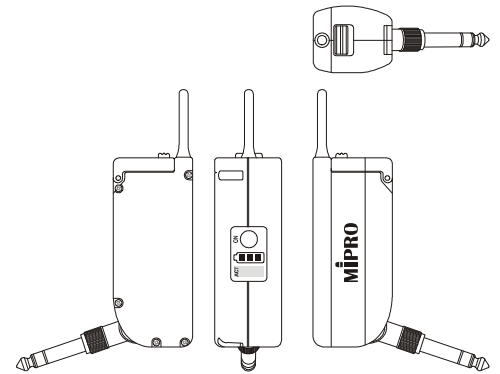

Accessories

MP-20	Battery Charger
MP-80	3-in-1 Transmitter Charger Station

Technical Specifications

Frequency Range	2.4 - 2.4835 GHz
RF Output Power	2 mW / 10 mW switchable (country dependent)
Transmitting Mode	Frequency hopping
Maximum Audio Input	6.5 dBV
Audio Sampling	24-bit / 44.1 kHz Rate
Frequency Response	20 Hz – 20 kHz
Latency	< 4.0 ms
Battery Meter	4-level green/red LED display
Impedance	1.0 M Ω
Connector	3.5 mm to 6.3 mm threaded adaptor
Battery Type	ICR 18500 rechargeable lithium battery
Current Consumption	138 mA
Operating Time	A 25-minute quick charge provides up to 1 hour usage. Minimum 10 hours of operation per 4-hour full charge.
Dimensions (W × H × D)	84 × 35 × 29 mm / 3.3 × 1.4 × 1.1 "
Net Weight	Approx. 61 g / 2.2 oz, excluding battery

MIPRO Electronics Co., Ltd

Headquarters: 814 Pei-kang Road, Chiayi, 60096, Taiwan
Tel: +886.5.238.0809 | Fax: +886.5.238.0803
www.mipro.com.tw | mipro@mipro.com.tw