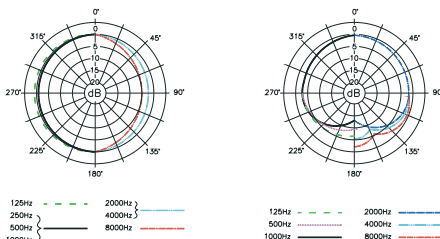

Polar Patterns