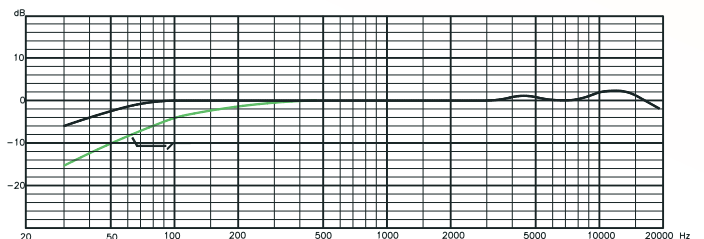

Frequency Response

Avlex Corporation

10668 Widmer

Shawnee Mission, KS, 66215 USA

Tel: (913) 906-9216 Toll Free: (877) 447-9216 Fax: (913) 906-9225

E-mail: sales@avlex.com Webpage: www.avlex.com

Midland Canada

3610 Nashua Dr. Unit 12

Mississauga, Ontario, L4V 1X9 Canada

Tel: (905) 671-2220 Fax: (905) 671-8729

Webpage: www.midland-canada.com