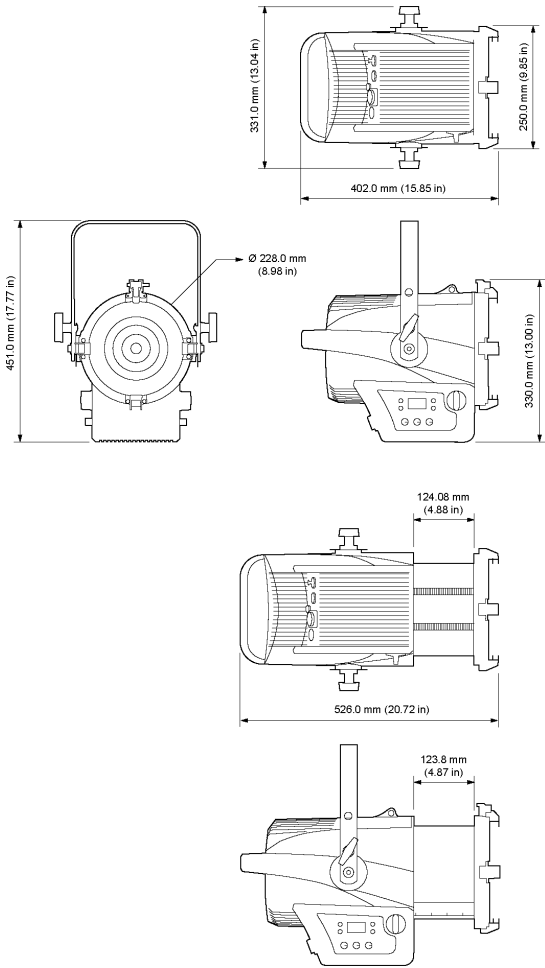

## Mounting

Yoke	Double clutch locking yoke >270° Swivel Yoke M12 (1/2") Centre hole
------	---------------------------------------------------------------------

# Dimensions

## Physical

Construction	Cast aluminium
Standard Finish	Black, White
Dimensions	250 x 300 x 403 mm (10.0 x 12.0 x 16.0 in)
Fixture Weight	9.8 kg (21.6 lb)
Operating Temperature	0-45°C (32-113°F)