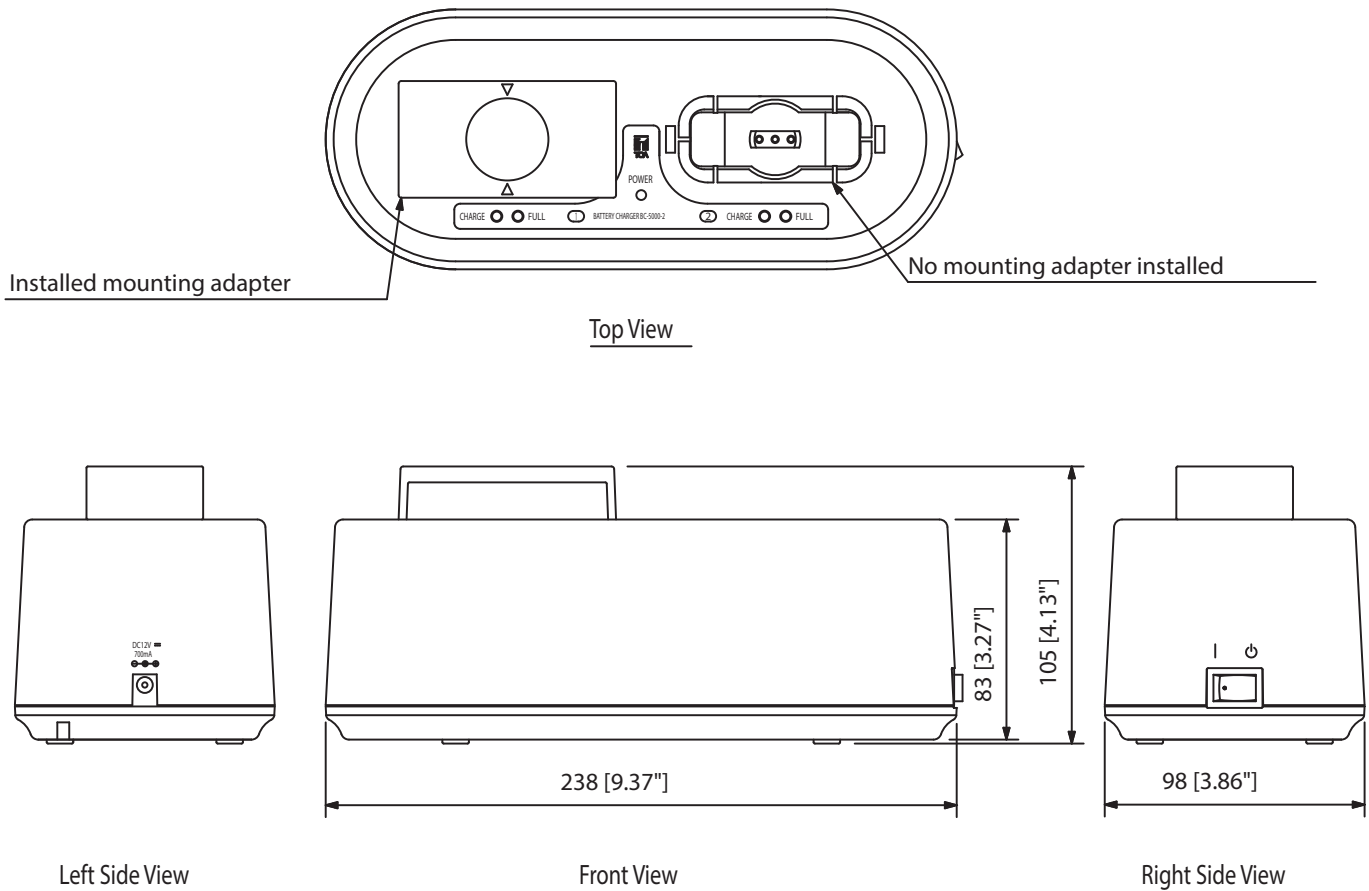

BC-5000-2

BATTERY CHARGER

The TOA BC-5000-2 is a dedicated battery charger for the WM-5225 and WM-5265 Wireless Microphones, WM-5325 Wireless Transmitter, and WT-5100 Portable Receiver. It works with the optional AD-5000-2 AC Adapter. The BC-5000-2 employs a quick charging system for nickel-metal hydride (Ni-MH) batteries, allowing up to 2 units to be fully charged within 3 hours.

Key features

- Charging station for the transmitters of the 5000 series
- Up to 2 transmitters can be fully recharged in only 3 hours

Specifications

Power Source	12 V DC (optional AC adapter AD-5000-2 must be used)
Current Consumption	700 mA
Charging Time	Max. 3 h
Number of Units to be Charged Simultaneously	2 pieces
Operating Temperature	0 # to +40 # (32 # to 104 #)
Operating Humidity	30 % to 85 %RH (no condensation)
Finish	Case: ABS resin, gray Microphone receptacle section: PPE resin, black
Dimensions	238 (W) x 105 (H) x 98 (D) mm (9.37" x 4.13" x 3.86") (including mounting adapter)
Weight	500 g (1.1 lb) (charger with the mounting adapters attached)
Included Accessories	Mounting adapter ...2
Optional Accessories	Rechargeable battery: WB-2000-2 (containing 2 pieces) AC adapter: AD-5000-2

Dimensions

UNIT:mm

SCALE:1/3