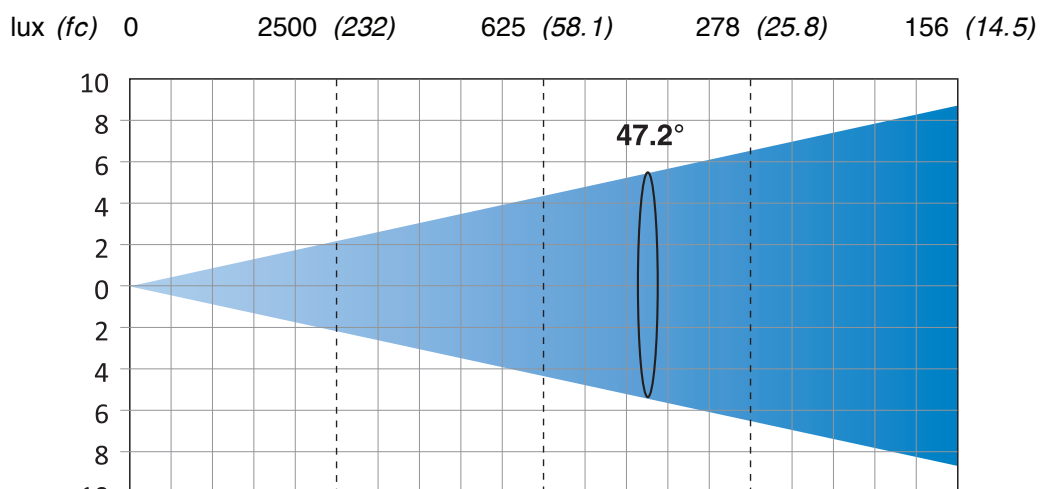

Minimum Zoom, Boost mode (5.3°)

Total Output: 7300 lumens

AXCOR PROFILE 600

EN PHOTOMETRIC DIAGRAMMS

ES DIAGRAMAS FOTOMÉTRICOS

IT DIAGRAMMI FOTOMETRICI

FR DIAGRAMMES PHOTOMETRIQUES

DE FOTOMETRISCHE DIAGRAMME

Maximum Zoom, Standard mode (47.2°)

Total Output: 15800 lumens

Distance m (ft in)	0	5 (16' 5'')	10 (32' 10'')	15 (49' 3'')	20 (65' 7'')
Diameter m (ft in)	0	4.37 (14' 4'')	8.73 (28' 8'')	13.10 (43' 0'')	17.47 (57' 4'')

Maximum Zoom, Boost mode (47.2°)

Total Output: 18100 lumens

Distance m (ft in)	0	5 (16' 5'')	10 (32' 10'')	15 (49' 3'')	20 (65' 7'')
Diameter m (ft in)	0	4.37 (14' 4'')	8.73 (28' 8'')	13.10 (43' 0'')	17.47 (57' 4'')