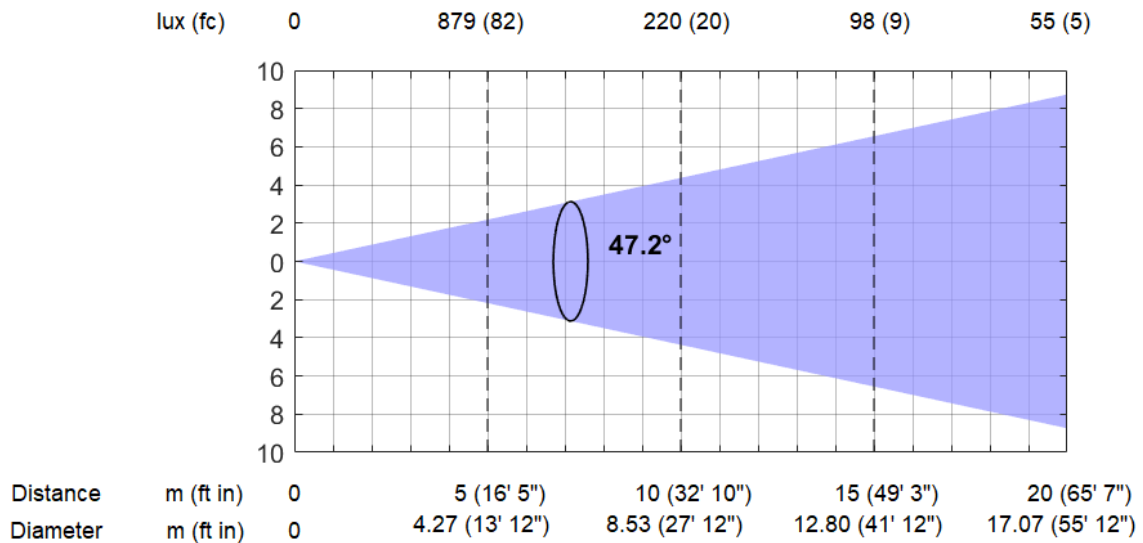

Axcor Profile 600 HC Teatro

Photometrics

300W - Minimum Zoom (5.3°)

Total Output: 3611 lumens

300W - Maximum Zoom (47.2°)

Total Output: 8009 lumens

Axcor Profile 600 HC Teatro

Photometrics

400W - Minimum Zoom (5.3°)

Total Output: 4238 lumens

400W - Maximum Zoom (47.2°)

Total Output: 9231 lumens

Axcor Profile 600 HC Teatro

Photometrics

500W - Minimum Zoom (5.3°)

Total Output: 4811 lumens

500W - Maximum Zoom (47.2°)

Total Output: 10348 lumens