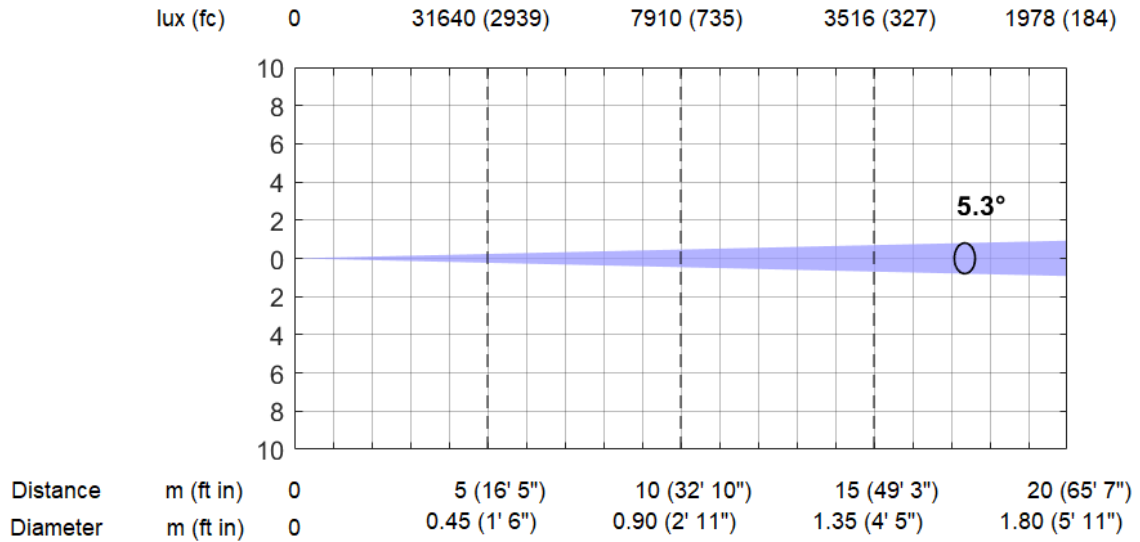

Axcor Profile 600 HC Teatro

Photometrics

300W - Minimum Zoom (5.3°)

Total Output: 3611 lumens

300W - Maximum Zoom (47.2°)

Total Output: 8009 lumens

Axcor Profile 600 HC Teatro

Photometrics

400W - Minimum Zoom (5.3°)

Total Output: 4238 lumens

400W - Maximum Zoom (47.2°)

Total Output: 9231 lumens

Axcor Profile 600 HC Teatro

Photometrics

500W - Minimum Zoom (5.3°)

Total Output: 4811 lumens

500W - Maximum Zoom (47.2°)

Total Output: 10348 lumens