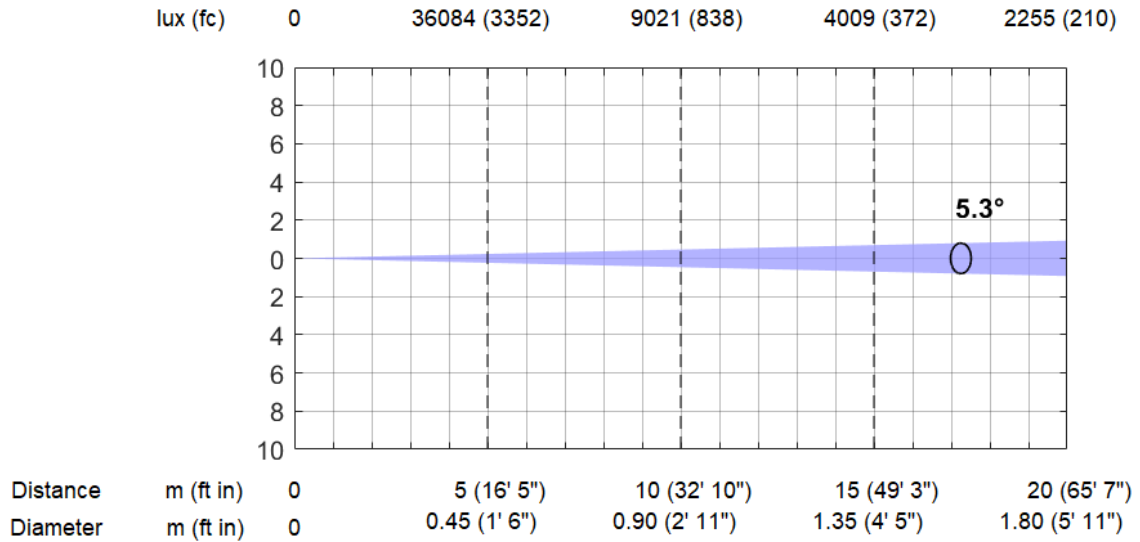

Axcor Profile 600 HC Teatro

Photometrics

300W - Minimum Zoom (5.3°)

Total Output: 3611 lumens

300W - Maximum Zoom (47.2°)

Total Output: 8009 lumens

Axcor Profile 600 HC Teatro

Photometrics

400W - Minimum Zoom (5.3°)

Total Output: 4238 lumens

400W - Maximum Zoom (47.2°)

Total Output: 9231 lumens

Axcor Profile 600 HC Teatro

Photometrics

500W - Minimum Zoom (5.3°)

Total Output: 4811 lumens

500W - Maximum Zoom (47.2°)

Total Output: 10348 lumens