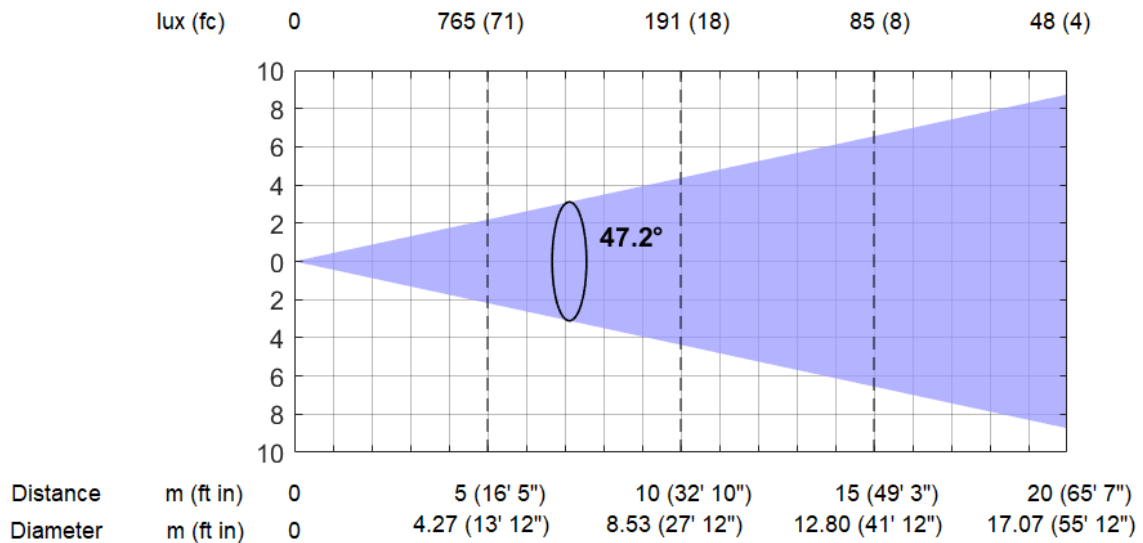

Axcor Profile 600 HC Teatro

Photometrics

300W - Minimum Zoom (5.3°)

Total Output: 3611 lumens

300W - Maximum Zoom (47.2°)

Total Output: 8009 lumens

Axcor Profile 600 HC Teatro

Photometrics

400W - Minimum Zoom (5.3°)

Total Output: 4238 lumens

400W - Maximum Zoom (47.2°)

Total Output: 9231 lumens

Axcor Profile 600 HC Teatro

Photometrics

500W - Minimum Zoom (5.3°)

Total Output: 4811 lumens

500W - Maximum Zoom (47.2°)

Total Output: 10348 lumens