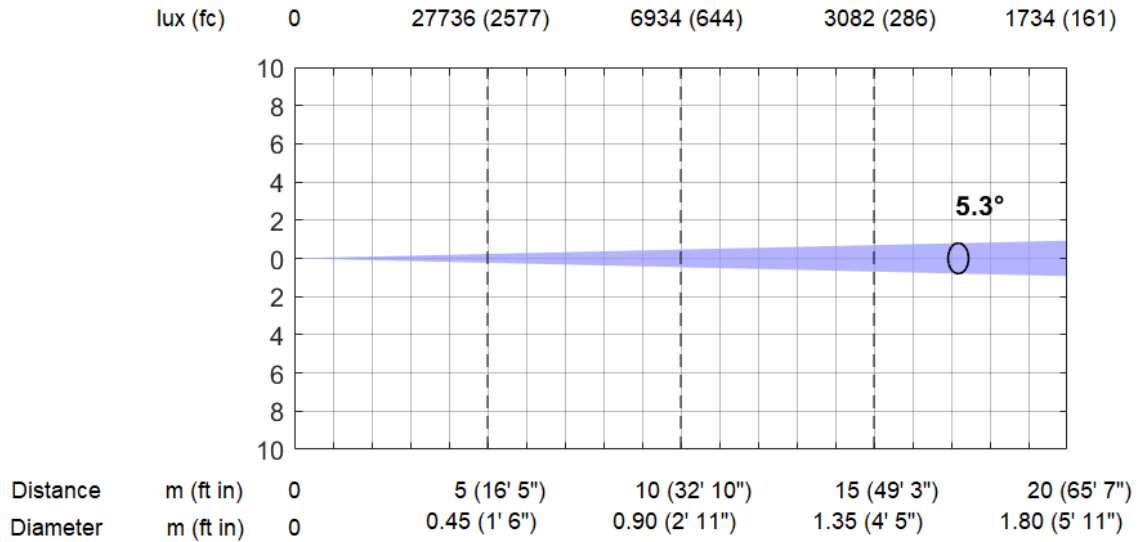

Axcor Profile 600 HC Teatro

Photometrics

300W - Minimum Zoom (5.3°)

Total Output: 3611 lumens

300W - Maximum Zoom (47.2°)

Total Output: 8009 lumens

Axcor Profile 600 HC Teatro

Photometrics

400W - Minimum Zoom (5.3°)

Total Output: 4238 lumens

400W - Maximum Zoom (47.2°)

Total Output: 9231 lumens

Axcor Profile 600 HC Teatro

Photometrics

500W - Minimum Zoom (5.3°)

Total Output: 4811 lumens

500W - Maximum Zoom (47.2°)

Total Output: 10348 lumens