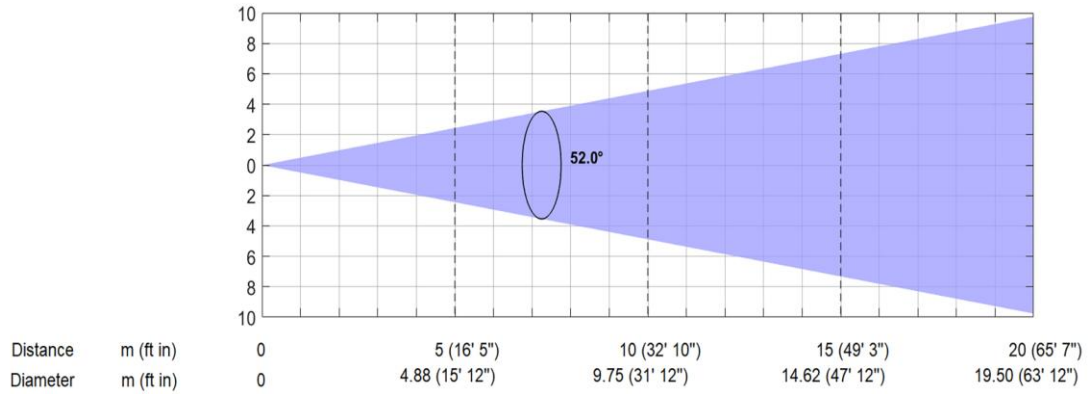

FAN MODE: THEATRE. MAX ZOOM.

Maximum Zoom - Theatre Fan mode (52°)

Total Output: 21414 lumens

	Lux (fc)	Lux (fc)	Lux (fc)	Lux (fc)
White	1664 (155)	416 (39)	185 (17)	104 (10)
Cyan	452 (42)	113 (10)	50 (5)	28 (3)
Magenta	56 (5)	14 (1)	6 (1)	4 (0)
Yellow	1296 (120)	324 (30)	144 (13)	81 (8)
CTO	696 (65)	174 (16)	77 (7)	44 (4)

*Lumen values detected with integrating sphere. Measurements taken 15 minutes after the fixture was turned on.