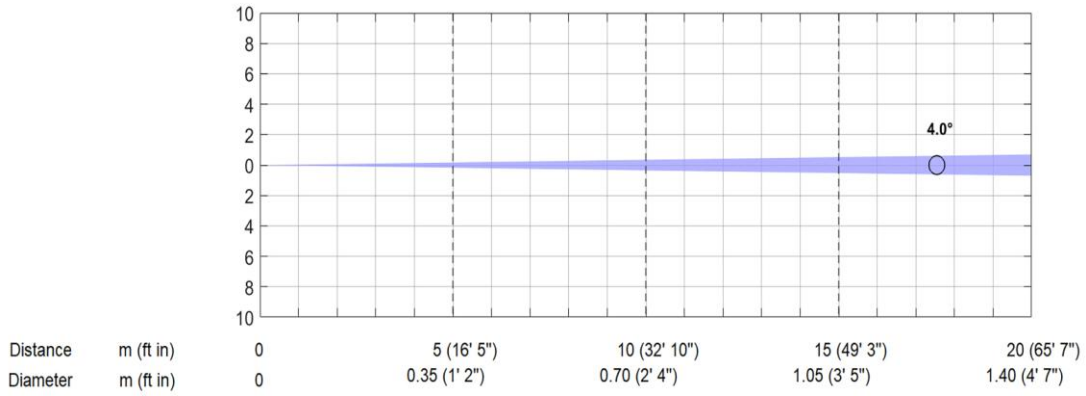

*Lumen values detected with integrating sphere. Measurements taken 15 minutes after the fixture was turned on.

FAN MODE: SILENT. MAX ZOOM.

Maximum Zoom - SLN Fan mode (52°)

Total Output: 30190 lumens

	Lux (fc)	Lux (fc)	Lux (fc)	Lux (fc)
White	2336 (217)	584 (54)	260 (24)	146 (14)
Cyan	524 (49)	131 (12)	58 (5)	33 (3)
Magenta	60 (6)	15 (1)	7 (1)	4 (0)
Yellow	1452 (135)	363 (34)	161 (15)	91 (8)
CTO	748 (69)	187 (17)	83 (8)	47 (4)

*Lumen values detected with integrating sphere. Measurements taken 15 minutes after the fixture was turned on.

FAN MODE: SILENT. MIN ZOOM.

Minimum Zoom - SLN Fan mode (4°)

Total Output: 9851 lumens

	Lux (fc)	Lux (fc)	Lux (fc)	Lux (fc)
White	110012 (10220)	27503 (2555)	12224 (1136)	6876 (639)
Cyan	27020 (2510)	6755 (628)	3002 (279)	1689 (157)
Magenta	3256 (302)	814 (76)	362 (34)	204 (19)
Yellow	74548 (6926)	18637 (1731)	8283 (770)	4659 (433)
CTO	41028 (3812)	10257 (953)	4559 (424)	2564 (238)

*Lumen values detected with integrating sphere. Measurements taken 15 minutes after the fixture was turned on.

FAN MODE: THEATRE. MAX ZOOM.

Maximum Zoom - Theatre Fan mode (52°)

Total Output: 21414 lumens