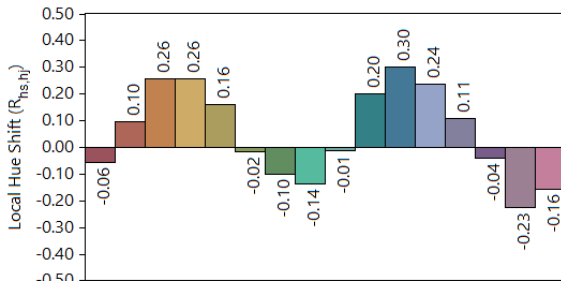

*Lumen values detected with integrating sphere. Measurements taken 15 minutes after the fixture was turned on.

FAN MODE: THEATRE. MIN ZOOM.

Minimum Zoom - Theatre Fan mode (4°)

Total Output: 7083 lumens

	Lux (fc)	Lux (fc)	Lux (fc)	Lux (fc)
White	79768 (7411)	19942 (1853)	8863 (823)	4986 (463)
Cyan	23212 (2156)	5803 (539)	2579 (240)	1451 (135)
Magenta	2920 (271)	730 (68)	324 (30)	183 (17)
Yellow	66532 (6181)	16633 (1545)	7392 (687)	4158 (386)
CTO	38836 (3608)	9709 (902)	4315 (401)	2427 (225)

*Lumen values detected with integrating sphere. Measurements taken 15 minutes after the fixture was turned on.

TM-30: WHITE

IES TM-30-18 Color Rendition Report

Source: AROLLA AQUA LT

Manufacturer: CLAY PAKY

Date: 15.01.2025

Model: AROLLA AQUA LT

Notes: CYAN

x 0,3164
y 0,3333
u' 0,1988
v' 0,4712

CIE 13.3-1995
(CRI)
R_a 67
R_g -42

Colors are for visual orientation purposes only.

TLCI-201: WHITE

Direct spectrum input : CCT = D6283 (+0.1)