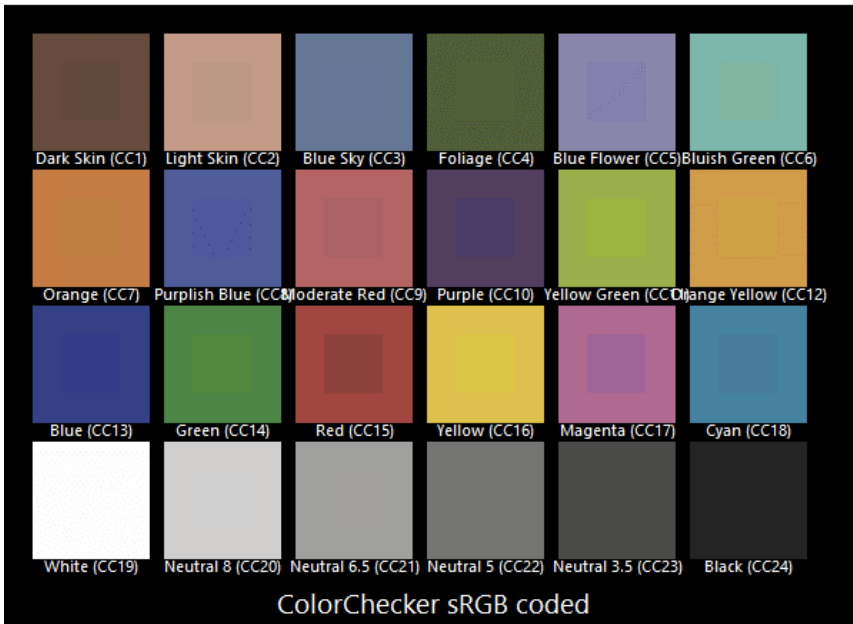

	Lux (fc)	Lux (fc)	Lux (fc)	Lux (fc)
White	1664 (155)	416 (39)	185 (17)	104 (10)
Cyan	452 (42)	113 (10)	50 (5)	28 (3)
Magenta	56 (5)	14 (1)	6 (1)	4 (0)
Yellow	1296 (120)	324 (30)	144 (13)	81 (8)
CTO	696 (65)	174 (16)	77 (7)	44 (4)

*Lumen values detected with integrating sphere. Measurements taken 15 minutes after the fixture was turned on.

TM-30: WHITE

IES TM-30-18 Color Rendition Report

Source: AROLLA AQUA LT

Manufacturer: CLAY PAKY

Date: 15.01.2025

Model: AROLLA AQUA LT

Notes: CYAN

x 0,3164
y 0,3333
u' 0,1988
v' 0,4712

CIE 13.3-1995
(CRI)
R_a 67
R_g -42

Colors are for visual orientation purposes only.

TLCI-201: WHITE

Direct spectrum input : CCT = D6283 (+0.1)

TLCI-2012 : 41 (D6283)

Sector	Lightness	Chroma	Hue
R	+++++	+++	+
R/Y	0	0	-----
Y	-	---	-----
Y/G	-	---	0
G	--	--	++++
G/C	+	0	++++++
C	++	0	+
C/B	++++	+	--
B	0	---	-----
B/M	++	---	++++
M	+++++	-	++++++
M/R	+++++	+	+++++