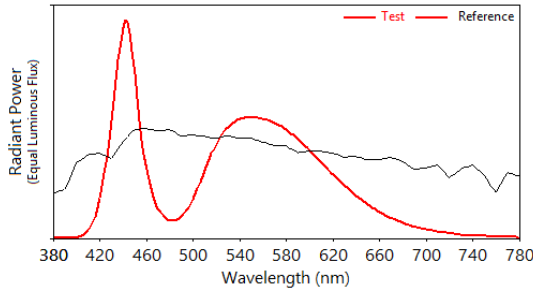

*Lumen values detected with integrating sphere. Measurements taken 15 minutes after the fixture was turned on.

TM-30: WHITE

IES TM-30-18 Color Rendition Report

Source: AROLLA AQUA LT

Manufacturer: CLAY PAKY

Date: 15.01.2025

Model: AROLLA AQUA LT

Notes: CYAN

x 0,3164
y 0,3333
u' 0,1988
v' 0,4712

CIE 13.3-1995
(CRI)
R_a 67
R_g -42

Colors are for visual orientation purposes only.

TLCI-201: WHITE

Direct spectrum input : CCT = D6283 (+0.1)