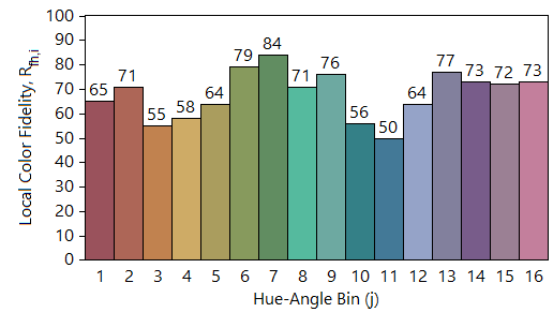

	Lux (fc)	Lux (fc)	Lux (fc)	Lux (fc)
White	1664 (155)	416 (39)	185 (17)	104 (10)
Cyan	452 (42)	113 (10)	50 (5)	28 (3)
Magenta	56 (5)	14 (1)	6 (1)	4 (0)
Yellow	1296 (120)	324 (30)	144 (13)	81 (8)
CTO	696 (65)	174 (16)	77 (7)	44 (4)

*Lumen values detected with integrating sphere. Measurements taken 15 minutes after the fixture was turned on.

FAN MODE: THEATRE. MIN ZOOM.

Minimum Zoom - Theatre Fan mode (4°)

Total Output: 7083 lumens

	Lux (fc)	Lux (fc)	Lux (fc)	Lux (fc)
White	79768 (7411)	19942 (1853)	8863 (823)	4986 (463)
Cyan	23212 (2156)	5803 (539)	2579 (240)	1451 (135)
Magenta	2920 (271)	730 (68)	324 (30)	183 (17)
Yellow	66532 (6181)	16633 (1545)	7392 (687)	4158 (386)
CTO	38836 (3608)	9709 (902)	4315 (401)	2427 (225)

*Lumen values detected with integrating sphere. Measurements taken 15 minutes after the fixture was turned on.

TM-30: WHITE

IES TM-30-18 Color Rendition Report

Source: AROLLA AQUA LT

Manufacturer: CLAY PAKY

Date: 15.01.2025

Model: AROLLA AQUA LT

Notes: CYAN

x 0,3164
y 0,3333
u' 0,1988
v' 0,4712

CIE 13.3-1995
(CRI)
R_a 67
R_g -42

Colors are for visual orientation purposes only.

TLCI-201: WHITE

Direct spectrum input : CCT = D6283 (+0.1)