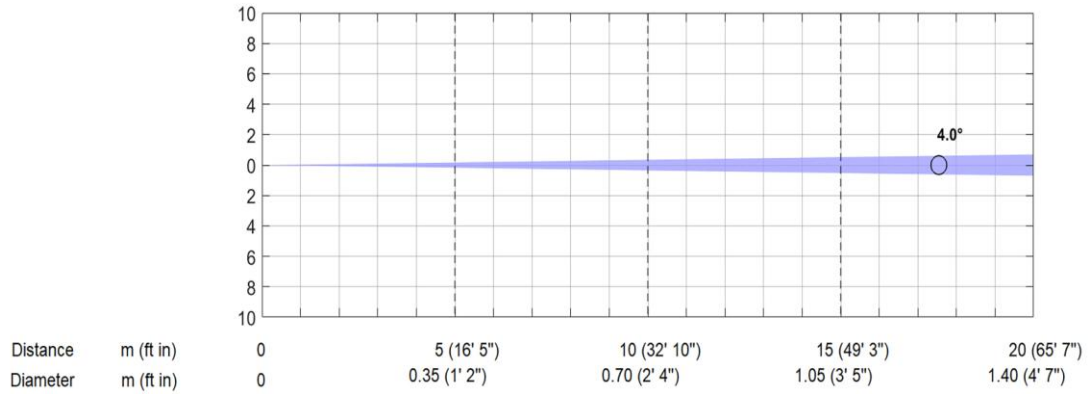

*Lumen values detected with integrating sphere. Measurements taken 15 minutes after the fixture was turned on.

FAN MODE: AUTO. MAX ZOOM.

Maximum Zoom - Auto Fan mode (52°)

Total Output: 43152 lumens

	Lux (fc)	Lux (fc)	Lux (fc)	Lux (fc)
White	3364 (313)	841 (78)	374 (35)	210 (20)
Cyan	548 (51)	137 (13)	61 (6)	34 (3)
Magenta	64 (6)	16 (1)	7 (1)	4 (0)
Yellow	1560 (145)	390 (36)	173 (16)	98 (9)
CTO	796 (74)	199 (18)	88 (8)	50 (5)

*Lumen values detected with integrating sphere. Measurements taken 15 minutes after the fixture was turned on.

FAN MODE: AUTO. MIN ZOOM.

Minimum Zoom - Auto Fan mode (4°)

Total Output: 13997 lumens

	Lux (fc)	Lux (fc)	Lux (fc)	Lux (fc)
White	156948 (14581)	39237 (3645)	17439 (1620)	9809 (911)
Cyan	29004 (2695)	7251 (674)	3223 (299)	1813 (168)
Magenta	3560 (331)	890 (83)	396 (37)	223 (21)
Yellow	79572 (7392)	19893 (1848)	8841 (821)	4973 (462)
CTO	43304 (4023)	10826 (1006)	4812 (447)	2707 (251)

*Lumen values detected with integrating sphere. Measurements taken 15 minutes after the fixture was turned on.

FAN MODE: SILENT. MAX ZOOM.

Maximum Zoom - SLN Fan mode (52°)

Total Output: 30190 lumens

	Lux (fc)	Lux (fc)	Lux (fc)	Lux (fc)
White	2336 (217)	584 (54)	260 (24)	146 (14)
Cyan	524 (49)	131 (12)	58 (5)	33 (3)
Magenta	60 (6)	15 (1)	7 (1)	4 (0)
Yellow	1452 (135)	363 (34)	161 (15)	91 (8)
CTO	748 (69)	187 (17)	83 (8)	47 (4)