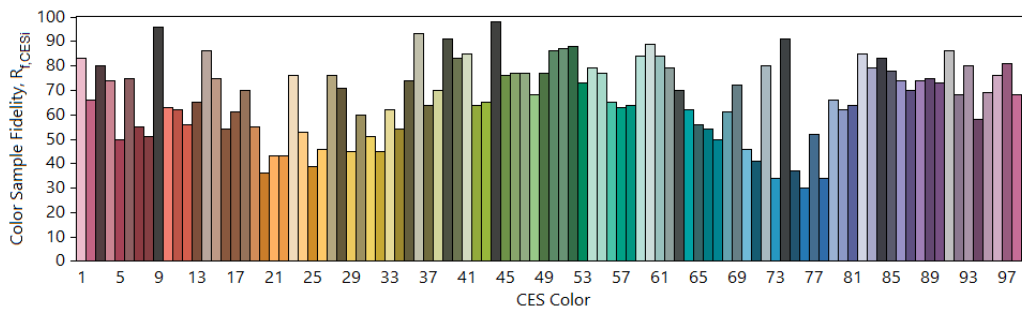

	Lux (fc)	Lux (fc)	Lux (fc)	Lux (fc)
White	1664 (155)	416 (39)	185 (17)	104 (10)
Cyan	452 (42)	113 (10)	50 (5)	28 (3)
Magenta	56 (5)	14 (1)	6 (1)	4 (0)
Yellow	1296 (120)	324 (30)	144 (13)	81 (8)
CTO	696 (65)	174 (16)	77 (7)	44 (4)

*Lumen values detected with integrating sphere. Measurements taken 15 minutes after the fixture was turned on.

FAN MODE: THEATRE. MIN ZOOM.

Minimum Zoom - Theatre Fan mode (4°)

Total Output: 7083 lumens

	Lux (fc)	Lux (fc)	Lux (fc)	Lux (fc)
White	79768 (7411)	19942 (1853)	8863 (823)	4986 (463)
Cyan	23212 (2156)	5803 (539)	2579 (240)	1451 (135)
Magenta	2920 (271)	730 (68)	324 (30)	183 (17)
Yellow	66532 (6181)	16633 (1545)	7392 (687)	4158 (386)
CTO	38836 (3608)	9709 (902)	4315 (401)	2427 (225)

*Lumen values detected with integrating sphere. Measurements taken 15 minutes after the fixture was turned on.

TM-30: WHITE

IES TM-30-18 Color Rendition Report

Source: AROLLA AQUA LT

Manufacturer: CLAY PAKY

Date: 15.01.2025

Model: AROLLA AQUA LT

Notes: CYAN

x 0,3164
y 0,3333
u' 0,1988
v' 0,4712

CIE 13.3-1995
(CRI)
R_a 67
R_g -42

Colors are for visual orientation purposes only.

TLCI-201: WHITE

Direct spectrum input : CCT = D6283 (+0.1)