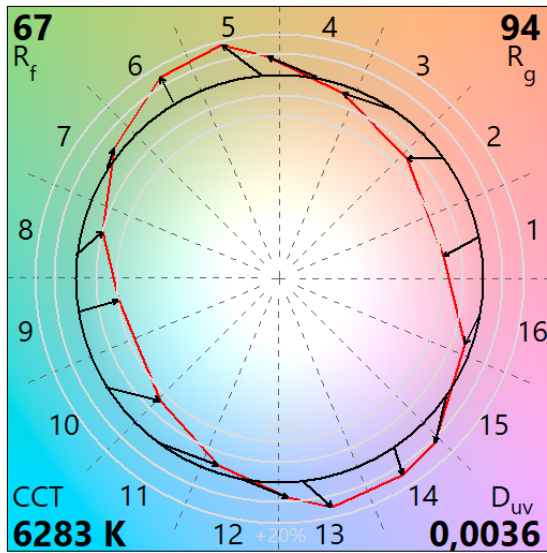

*Lumen values detected with integrating sphere. Measurements taken 15 minutes after the fixture was turned on.

FAN MODE: THEATRE. MIN ZOOM.

Minimum Zoom - Theatre Fan mode (4°)

Total Output: 7083 lumens

	Lux (fc)	Lux (fc)	Lux (fc)	Lux (fc)
White	79768 (7411)	19942 (1853)	8863 (823)	4986 (463)
Cyan	23212 (2156)	5803 (539)	2579 (240)	1451 (135)
Magenta	2920 (271)	730 (68)	324 (30)	183 (17)
Yellow	66532 (6181)	16633 (1545)	7392 (687)	4158 (386)
CTO	38836 (3608)	9709 (902)	4315 (401)	2427 (225)

*Lumen values detected with integrating sphere. Measurements taken 15 minutes after the fixture was turned on.

TM-30: WHITE

IES TM-30-18 Color Rendition Report

Source: AROLLA AQUA LT

Manufacturer: CLAY PAKY

Date: 15.01.2025

Model: AROLLA AQUA LT

Notes: CYAN

x 0,3164
y 0,3333
u' 0,1988
v' 0,4712

CIE 13.3-1995
(CRI)
R_a 67
R_g -42

Colors are for visual orientation purposes only.

TLCI-201: WHITE

Direct spectrum input : CCT = D6283 (+0.1)