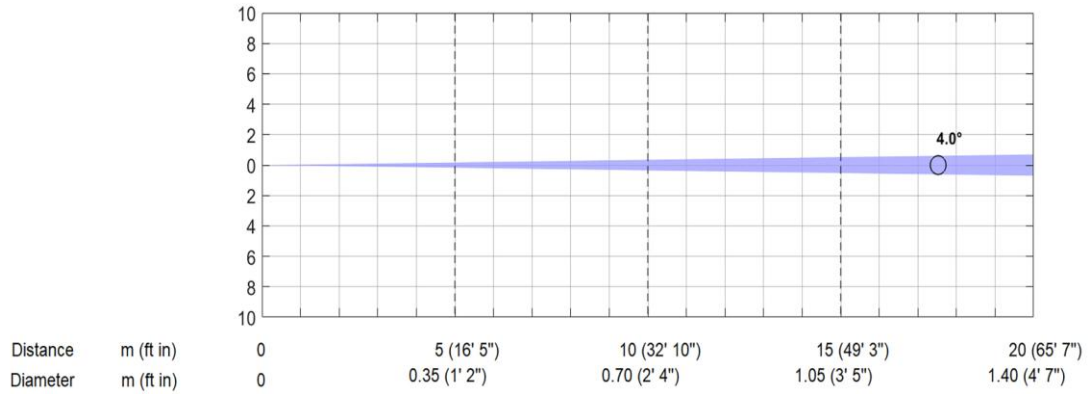

FAN MODE: THEATRE. MIN ZOOM.

Minimum Zoom - Theatre Fan mode (4°)

Total Output: 7083 lumens

	Lux (fc)	Lux (fc)	Lux (fc)	Lux (fc)
White	79768 (7411)	19942 (1853)	8863 (823)	4986 (463)
Cyan	23212 (2156)	5803 (539)	2579 (240)	1451 (135)
Magenta	2920 (271)	730 (68)	324 (30)	183 (17)
Yellow	66532 (6181)	16633 (1545)	7392 (687)	4158 (386)
CTO	38836 (3608)	9709 (902)	4315 (401)	2427 (225)

*Lumen values detected with integrating sphere. Measurements taken 15 minutes after the fixture was turned on.