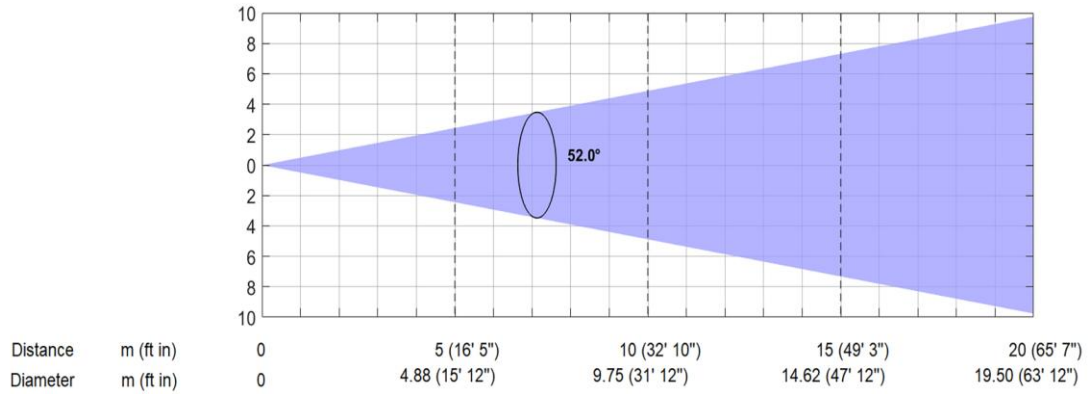

*Lumen values detected with integrating sphere. Measurements taken 15 minutes after the fixture was turned on.

FAN MODE: AUTO. MAX ZOOM.

Maximum Zoom - Auto Fan mode (52°)

Total Output: 43152 lumens

	Lux (fc)	Lux (fc)	Lux (fc)	Lux (fc)
White	3364 (313)	841 (78)	374 (35)	210 (20)
Cyan	548 (51)	137 (13)	61 (6)	34 (3)
Magenta	64 (6)	16 (1)	7 (1)	4 (0)
Yellow	1560 (145)	390 (36)	173 (16)	98 (9)
CTO	796 (74)	199 (18)	88 (8)	50 (5)