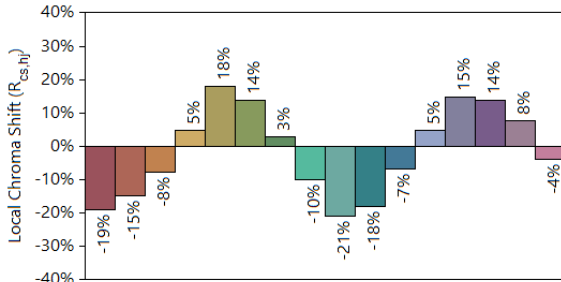

*Lumen values detected with integrating sphere. Measurements taken 15 minutes after the fixture was turned on.

FAN MODE: THEATRE. MIN ZOOM.

Minimum Zoom - Theatre Fan mode (4°)

Total Output: 7083 lumens

	Lux (fc)	Lux (fc)	Lux (fc)	Lux (fc)
White	79768 (7411)	19942 (1853)	8863 (823)	4986 (463)
Cyan	23212 (2156)	5803 (539)	2579 (240)	1451 (135)
Magenta	2920 (271)	730 (68)	324 (30)	183 (17)
Yellow	66532 (6181)	16633 (1545)	7392 (687)	4158 (386)
CTO	38836 (3608)	9709 (902)	4315 (401)	2427 (225)

*Lumen values detected with integrating sphere. Measurements taken 15 minutes after the fixture was turned on.

TM-30: WHITE

IES TM-30-18 Color Rendition Report

Source: AROLLA AQUA LT

Manufacturer: CLAY PAKY

Date: 15.01.2025

Model: AROLLA AQUA LT

Notes: CYAN

x 0,3164
y 0,3333
u' 0,1988
v' 0,4712

CIE 13.3-1995
(CRI)
R_a 67
R_g -42

Colors are for visual orientation purposes only.

TLCI-201: WHITE

Direct spectrum input : CCT = D6283 (+0.1)