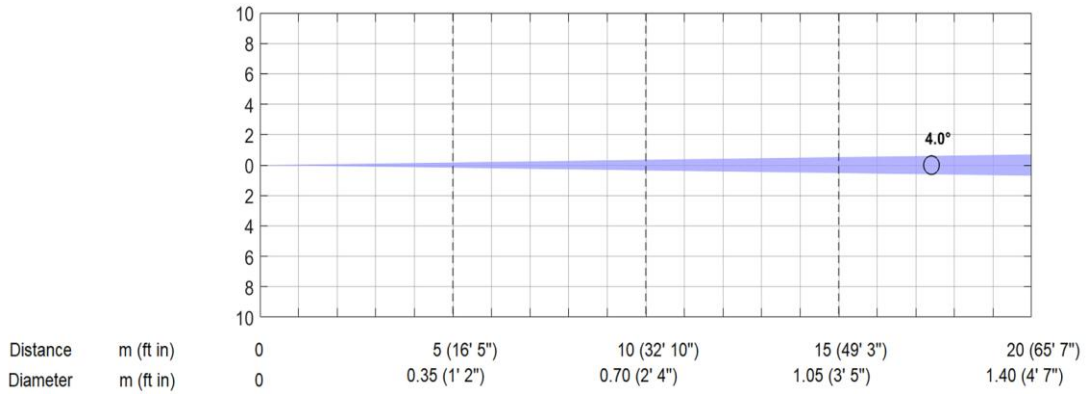

FAN MODE: CONSTANT. MIN ZOOM.

Minimum Zoom - Constant Fan mode (4°)

Total Output: 14309 lumens

	Lux (fc)	Lux (fc)	Lux (fc)	Lux (fc)
White	160896 (14948)	40224 (3737)	17877 (1661)	10056 (934)
Cyan	28076 (2608)	7019 (652)	3120 (290)	1755 (163)
Magenta	3504 (326)	876 (81)	389 (36)	219 (20)
Yellow	80700 (7497)	20175 (1874)	8967 (833)	5044 (469)
CTO	44396 (4124)	11099 (1031)	4933 (458)	2775 (258)

*Lumen values detected with integrating sphere. Measurements taken 15 minutes after the fixture was turned on.