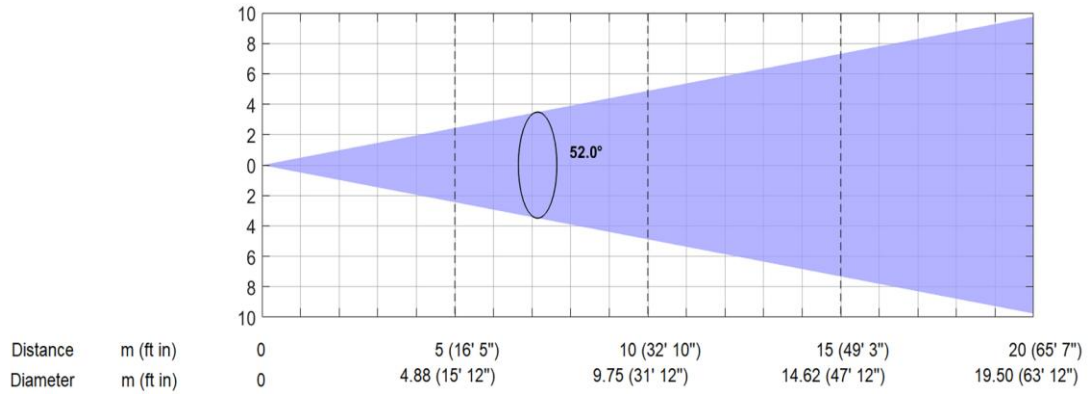

*Lumen values detected with integrating sphere. Measurements taken 15 minutes after the fixture was turned on.

FAN MODE: AUTO. MAX ZOOM.

Maximum Zoom - Auto Fan mode (52°)

Total Output: 43152 lumens

	Lux (fc)	Lux (fc)	Lux (fc)	Lux (fc)
White	3364 (313)	841 (78)	374 (35)	210 (20)
Cyan	548 (51)	137 (13)	61 (6)	34 (3)
Magenta	64 (6)	16 (1)	7 (1)	4 (0)
Yellow	1560 (145)	390 (36)	173 (16)	98 (9)
CTO	796 (74)	199 (18)	88 (8)	50 (5)

*Lumen values detected with integrating sphere. Measurements taken 15 minutes after the fixture was turned on.

FAN MODE: AUTO. MIN ZOOM.

Minimum Zoom - Auto Fan mode (4°)

Total Output: 13997 lumens

	Lux (fc)	Lux (fc)	Lux (fc)	Lux (fc)
White	156948 (14581)	39237 (3645)	17439 (1620)	9809 (911)
Cyan	29004 (2695)	7251 (674)	3223 (299)	1813 (168)
Magenta	3560 (331)	890 (83)	396 (37)	223 (21)
Yellow	79572 (7392)	19893 (1848)	8841 (821)	4973 (462)
CTO	43304 (4023)	10826 (1006)	4812 (447)	2707 (251)

*Lumen values detected with integrating sphere. Measurements taken 15 minutes after the fixture was turned on.

FAN MODE: SILENT. MAX ZOOM.

Maximum Zoom - SLN Fan mode (52°)

Total Output: 30190 lumens

	Lux (fc)	Lux (fc)	Lux (fc)	Lux (fc)
White	2336 (217)	584 (54)	260 (24)	146 (14)
Cyan	524 (49)	131 (12)	58 (5)	33 (3)
Magenta	60 (6)	15 (1)	7 (1)	4 (0)
Yellow	1452 (135)	363 (34)	161 (15)	91 (8)
CTO	748 (69)	187 (17)	83 (8)	47 (4)