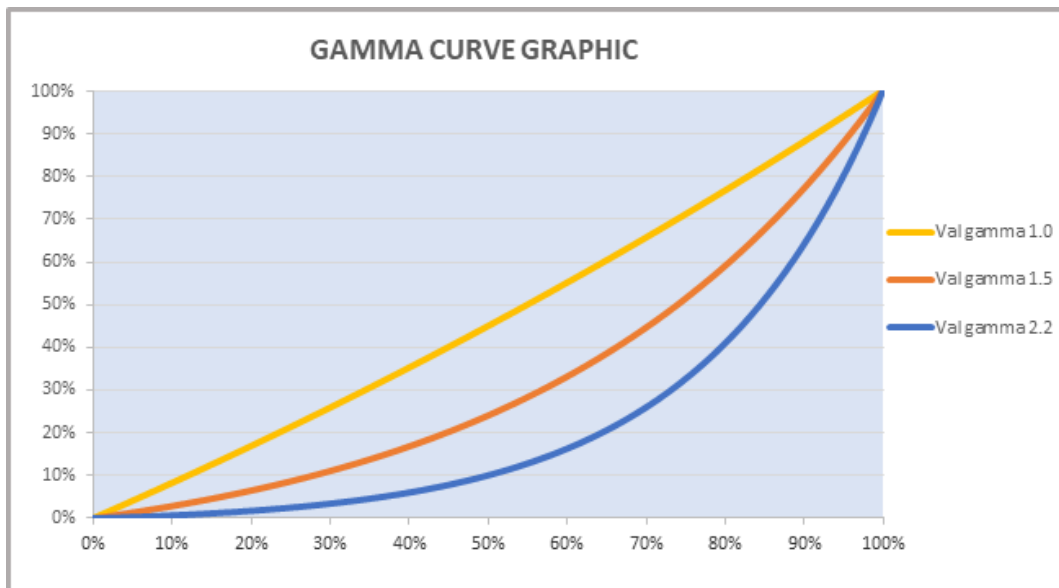

IMPORTANT NOTE: Dimmer Curve 5 has all the Leds synchronized, for balanced behavior in white.