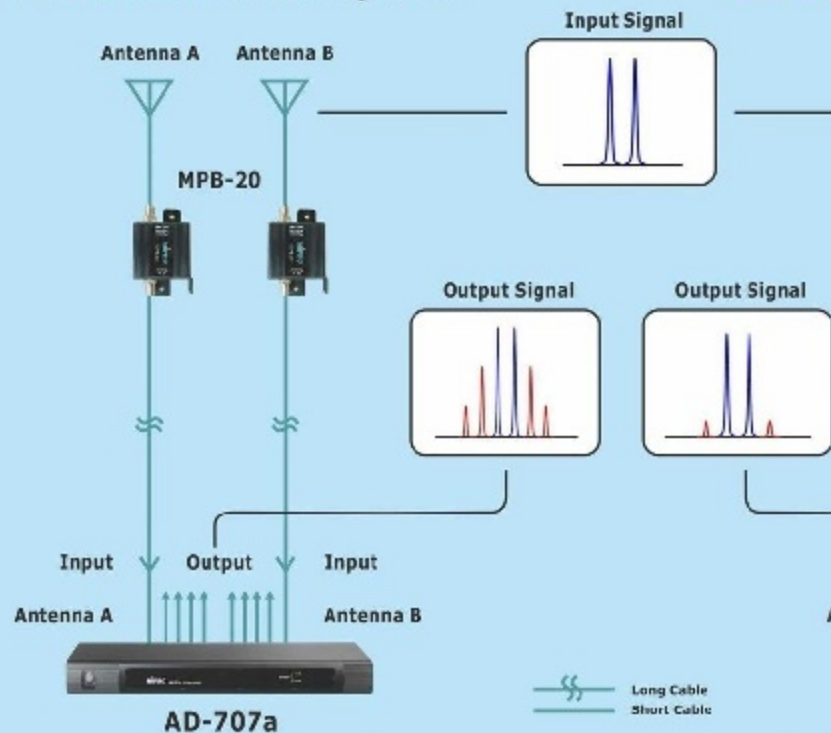

# Traditional Antenna Divider Fixed Gain Antenna System

# New Antenna Divider Auto Gain-Control Antenna System

**AT-100a**  
Wideband Circularly Polarized Antenna

**AT-90Wa**  
Wideband Transmitting & Receiving Log Antenna

**AT-70Wa**  
Wideband Transmitting & Receiving Omni-directional Antenna

**MPB-30**  
Gain-Controllable Antenna Booster