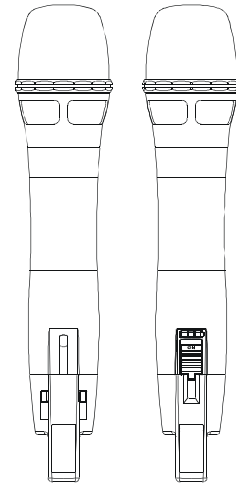

ACT-24HC Rechargeable Handheld Transmitter

Key Features

- Bright LEDs for battery status.
- Patented design of the integrated grille and battery housing makes it easy to unscrew the grille to open the battery compartment to exchange the lithium battery or simply charge the transmitter in the charger.
- The unique multi-layered metal grille protects the capsule against impact, rolling and pop noise and ensures sound clarity.
- Proprietary capsule suspension design eliminates vibrations and touch noises for a true natural sound reproduction.
- Interchangeable capsule module with premium condenser or dynamic options for easy and fast changeovers.
- World's first ACT™ function provides precise and rapid frequency sync to the receiver.
- Transmitter has high-efficiency circuitry design. The included single rechargeable lithium battery can be easily removed or interchanged for charging. The intelligent battery charger maintains a high charge capacity for up to 600 charge cycles for cost saving and is environmentally friendly.

Microphone Capsules

MU-39	Dynamic Capsule
MU-59	Professional Dynamic Capsule
MU-70	Condenser Capsule
MU-80	Condenser Capsule
MU-90	Condenser Capsule

Accessories

MS-20	Desktop Microphone Tripod
MD-20	Handheld Transmitter Microphone Holder
MP-80	3-in-1 Transmitter Charger Station
SW-20	Foam Windscreens
TC-18	Transmitter Shielding Case

Technical Specifications

Frequency Range	2.4 - 2.4835 GHz
Channel Set-Up	ACT Sync
RF Output Power	2 mW / 10 mW switchable (country dependent)
Transmitting Mode	Frequency hopping
Max. Audio Input	6.5 dBV
Battery Meter	4-level green / red LED display
Battery Type	ICR 18500 rechargeable lithium battery × 1
Current Consumption	Approx. 138 mA
Operating Time	A 25-minute fast charge provides up to 1 hour operation. Minimum 10 hours of operation per 4-hour full charge (depending on the battery quality).
Dimensions (Ø × L)	50 × 248 mm / 2.0 × 9.8 "
Weight	Approx. 255 g / 9 oz, excluding batteries