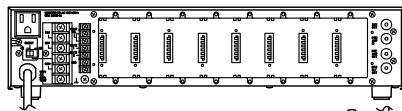

APPEARANCE

Rear View