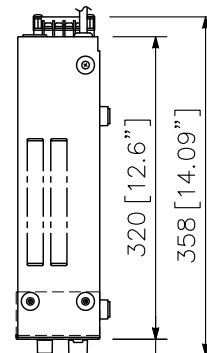

SPECIFICATIONS

Type	8-channel mixer power amplifier
Power Requirement	AC mains, 120 V, 60 Hz
Power Consumption	180 W
Output Power	120 W RMS
Power Band Width	(D) 20 Hz - 20 kHz, 0.5 % THD, (T) 50 Hz - 20 kHz, 0.5 % THD
Frequency Response	(D) 20 Hz - 20 kHz, ±1 dB (T) 20 Hz - 15 kHz, ±1 dB, (T) 20 Hz - 20 kHz, +1 dB, -3 dB
T.H.D	0.02 % at 1 kHz, rated output
Inputs	Eight Input Ports : Each port accepts any input modules. One Bridging Input/Output
Input Sensitivity /Impedance	Input Port #1 to #8 : 100 mV/10 kΩ Bridging Input/Output : 100 mV/3.3 kΩ
Preamp OUT /Power Amp IN	1000 mV into 600 Ω/1000 mV, 10 kΩ
Outputs(T)=Transformer (D)=Direct	Main (T) : 8 Ω, 25 and 70 volts, balanced, Main (D) : 4 Ω, unbalanced Aux : 10 kΩ, 1 V
Output Regulation (1 kHz)	(D) Less than 0.5 dB, no load to full load (T) Less than 1.0 dB, no load to full load
Signal to Noise Ratio (Band Pass 20 Hz - 20 kHz)	Master volume min : 90 dB Master volume max : 77 dB Power amplifier only : 105 dB
Tone defeat switch on	
Tone Controls	Bass : ±10 dB at 100 Hz, Treble : ±10 dB at 10 kHz
Controls	8 Input gain control 1 Master gain control 1 Bass control 1 Treble control 1 Power ON/OFF switch 1 Tone defeat switch 1 Low-Cut switch (60 Hz, 6 dB/octave)
Indicators	1 Power LED, 1 Protect LED, 1 Signal LED, 1 Normal LED, 1 Peak LED
Protection	Self-protection, with AC fuse (inside)
Connectors	Input No.1 to No.8 : Card-edge connector Bridging, Mixer preamp. output, Power amp. input, Aux output : RCA phono jack Output : Screw-terminal strip Mute, Remote VR : Screw-terminal strip AC outlet : 3-pin grounding type AC power cord/plug : SJT, 3-prong type
Temperature Range	-10 °C to +60 °C (12 °F to 140 °F)
Finish	Black
Dimensions(WXHXD)	420 (W) x 99.1 (H) x 358 (D) mm (16.54" x 3.9" x 14.09")
Weight	12.7 kg (28 lb)
Accessories	Volume control cover (YA-920).....4
Option	Rack mounting bracket (MB-25B)

APPEARANCE

Rear View

Top View

Side View

Front View

UNIT: mm SCALE: 1/8