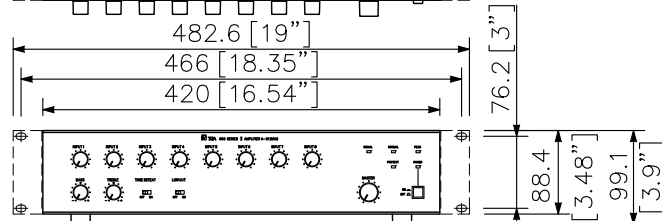

SPECIFICATIONS

Type	8-channel mixer power amplifier
Power Requirement	AC mains, 120 V, 60 Hz
Power Consumption	180 W
Output Power	120 W RMS
Power Band Width	(D) 20 Hz - 20 kHz, 0.5 % THD, (T) 50 Hz - 20 kHz, 0.5 % THD
Frequency Response	(D) 20 Hz - 20 kHz, ±1 dB (T) 20 Hz - 15 kHz, ±1 dB, (T) 20 Hz - 20 kHz, +1 dB, -3 dB
T.H.D	0.02 % at 1 kHz, rated output
Inputs	Eight Input Ports : Each port accepts any input modules. One Bridging Input/Output
Input Sensitivity /Impedance	Input Port #1 to #8 : 100 mV/10 kΩ Bridging Input/Output : 100 mV/3.3 kΩ
Preamp OUT /Power Amp IN	1000 mV into 600 Ω/1000 mV, 10 kΩ
Outputs(T)=Transformer (D)=Direct	Main (T) : 8 Ω, 25 and 70 volts, balanced, Main (D) : 4 Ω, unbalanced Aux : 10 kΩ, 1 V
Output Regulation (1 kHz)	(D) Less than 0.5 dB, no load to full load (T) Less than 1.0 dB, no load to full load
Signal to Noise Ratio (Band Pass 20 Hz - 20 kHz)	Master volume min : 90 dB Master volume max : 77 dB Power amplifier only : 105 dB
Tone defeat switch on	
Tone Controls	Bass : ±10 dB at 100 Hz, Treble : ±10 dB at 10 kHz
Controls	8 Input gain control 1 Master gain control 1 Bass control 1 Treble control 1 Power ON/OFF switch 1 Tone defeat switch 1 Low-Cut switch (60 Hz, 6 dB/octave)
Indicators	1 Power LED, 1 Protect LED, 1 Signal LED, 1 Normal LED, 1 Peak LED
Protection	Self-protection, with AC fuse (inside)
Connectors	Input No.1 to No.8 : Card-edge connector Bridging, Mixer preamp. output, Power amp. input, Aux output : RCA phono jack Output : Screw-terminal strip Mute, Remote VR : Screw-terminal strip AC outlet : 3-pin grounding type AC power cord/plug : SJT, 3-prong type
Temperature Range	-10 °C to +60 °C (12 °F to 140 °F)
Finish	Black
Dimensions(WXHXD)	420 (W) x 99.1 (H) x 358 (D) mm (16.54" x 3.9" x 14.09")
Weight	12.7 kg (28 lb)
Accessories	Volume control cover (YA-920).....4
Option	Rack mounting bracket (MB-25B)

APPEARANCE

Rear View

Top View

Side View

Front View

UNIT: mm SCALE: 1/8