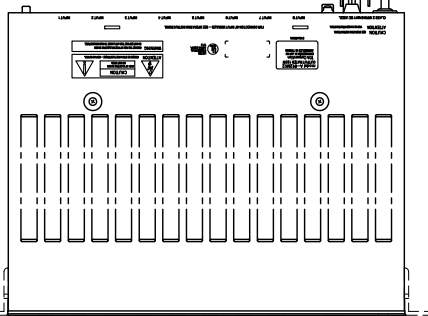

Side View

APPEARANCE

Top View