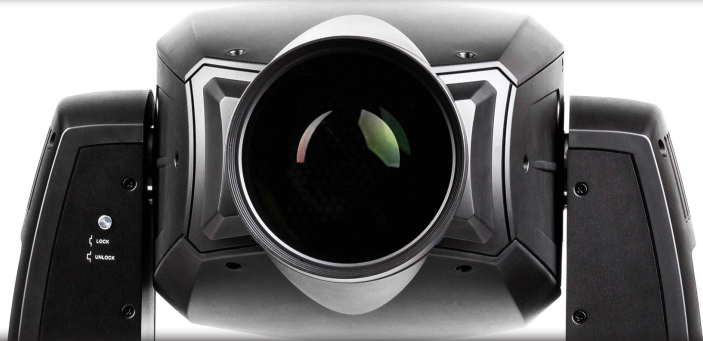

## LIGHT SOURCE

Type	White LED 350 W
Lifetime (Hours)	20,000 h
Color temperature	7500 Kelvin
CRI	>77
TLCI(Qa)	57

## OPTICAL SYSTEM

Min. Zoom	7°
Max. Zoom	48°
Focus	Motorized 2m - infinity

## MOVEMENT

Pan	640°
Tilt	262°
Resolution	16-bit

## DIMENSIONS & WEIGHT

Length	18.6 in / 47.2 cm
Width	9 in / 22.9 cm
Height	25.3 in / 64.3 cm
Weight	54 lbs/ 24.5 kg