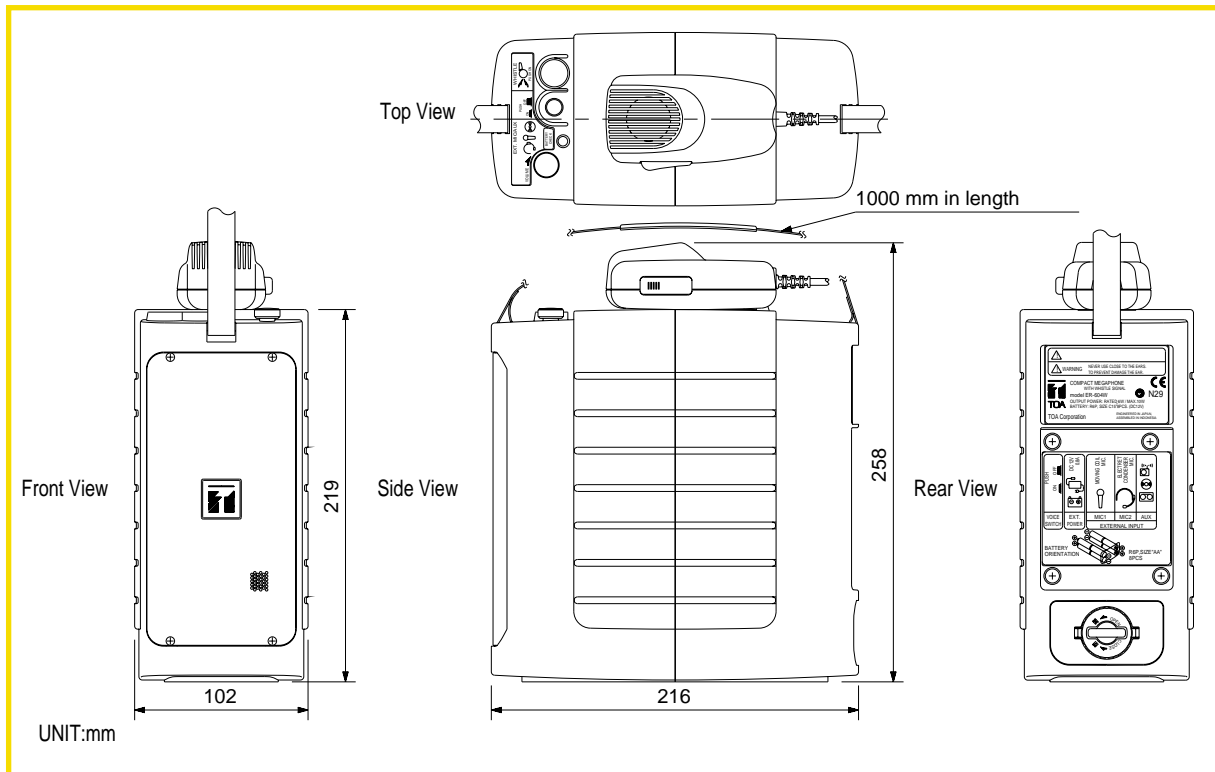

# SPECIFICATIONS

ER-604W  
SHOULDER MEGAPHONE

Tel: 800-733-7088  
Fax: 800-733-9766  
www.toaelectronics.com

<b>Model No.</b>	ER-604W
<b>Power Source</b>	8 x AA batteries (LR6) External Power: 12 VDC / 0.8 A
<b>Rated Output</b>	6 W
<b>Maximum Output</b>	10 W
<b>Battery Life</b>	Voice: Approx. 20 hours (w/ alkaline batteries) Whistle: Approx. 90 minutes (continuous use)
<b>Audible Range</b> (ambient noise level of 55 dB)	Voice/Whistle: 525 ft. (160 m)
<b>Microphone</b>	Close-talking type w/ press-to-talk switch and volume control
<b>Signal</b>	Whistle tone, pushbutton activation
<b>Input</b>	MIC 1: -40 dBV, 1.5k $\Omega$ , 6.3 mm (1/4") phone jack MIC 2: -18 dBV, 3k $\Omega$ , 3.5 mm (0.14") mini jack, w/ phantom power AUX: -12 dBV, 18 k $\Omega$ , 3.5 mm (0.14") mini jack External Power: 12 VDC

## DIMENSIONAL DRAWING