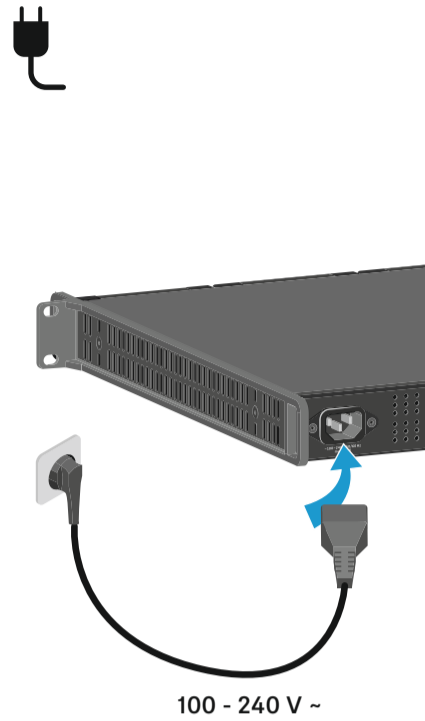

Setup

Remote Network - Sennheiser WSM
www.sennheiser.com/wsm

* to be ordered separately

Charging

	Temp out of range, charging stopped
	Battery damaged
	Battery in regeneration
	Charging 0 % - 80 %
	Charging 81 % - 96 %
	Fully charged