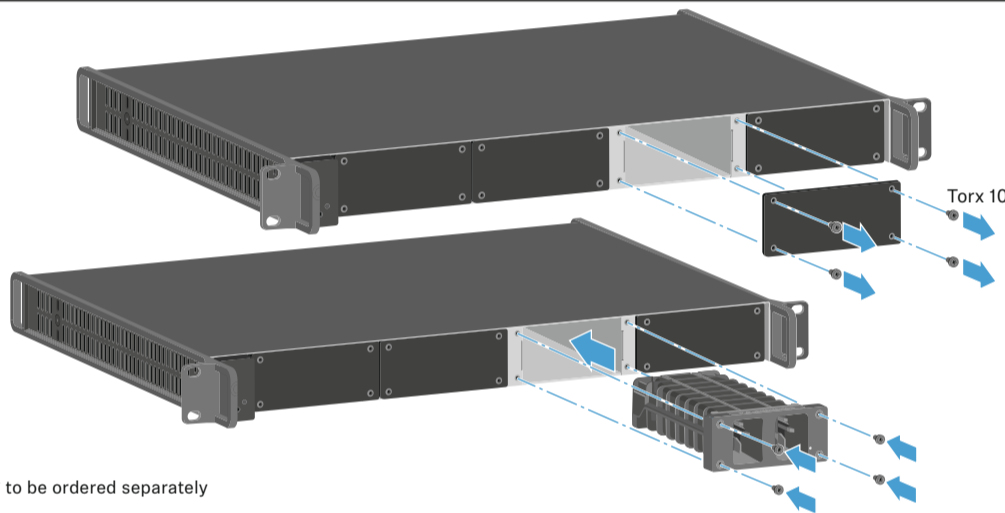

Setup

Remote Network - Sennheiser WSM
www.sennheiser.com/wsm

* to be ordered separately

Charging

	Temp out of range, charging stopped
	Battery damaged
	Battery in regeneration
	Charging 0 % - 80 %
	Charging 81 % - 96 %
	Fully charged