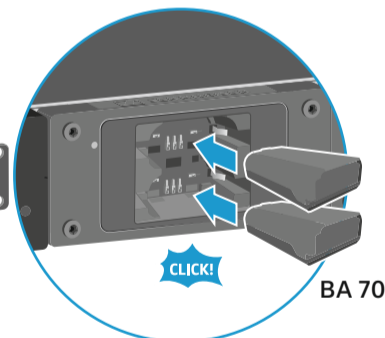

Setup

Remote Network - Sennheiser WSM
www.sennheiser.com/wsm

* to be ordered separately

Charging

	Temp out of range, charging stopped
	Battery damaged
	Battery in regeneration
	Charging 0 % - 80 %
	Charging 81 % - 96 %
	Fully charged