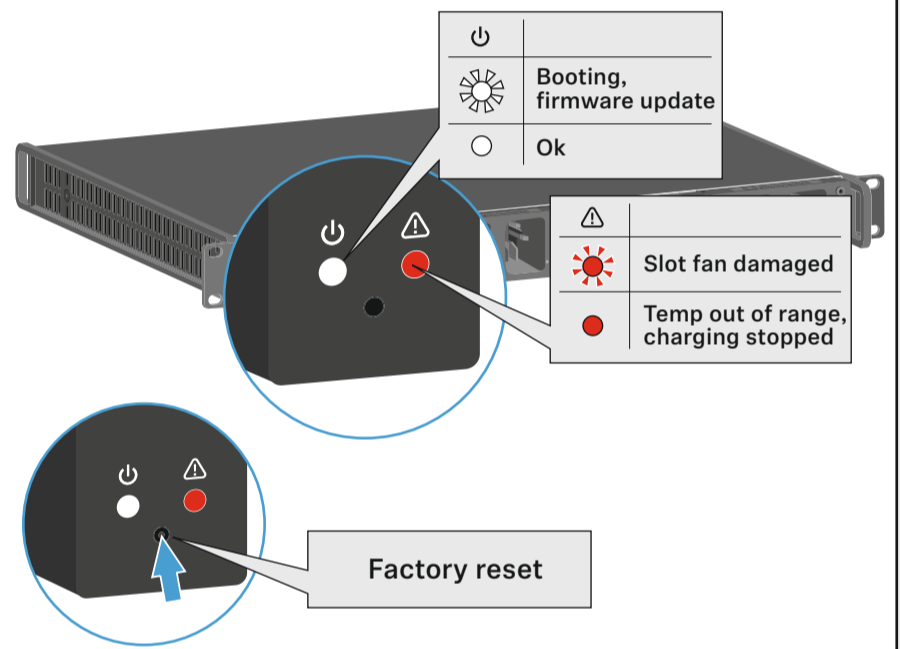

Setup

Remote Network - Sennheiser WSM
www.sennheiser.com/wsm

* to be ordered separately

Charging

	Temp out of range, charging stopped
	Battery damaged
	Battery in regeneration
	Charging 0 % - 80 %
	Charging 81 % - 96 %
	Fully charged