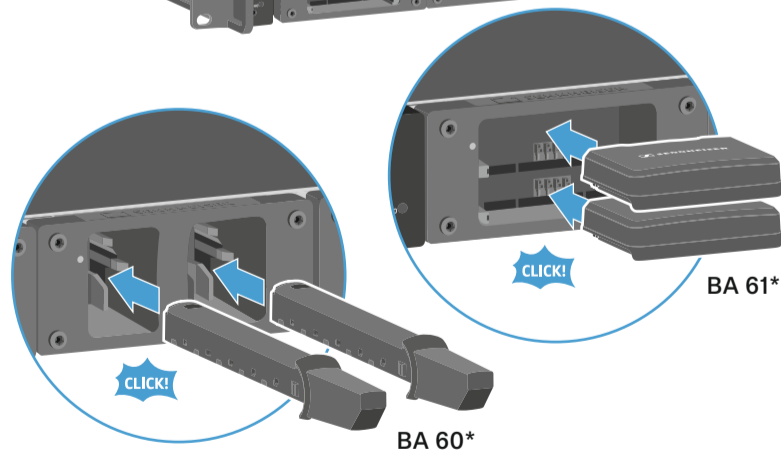

Setup

Remote Network - Sennheiser WSM
www.sennheiser.com/wsm

* to be ordered separately

Charging

	Temp out of range, charging stopped
	Battery damaged
	Battery in regeneration
	Charging 0 % - 80 %
	Charging 81 % - 96 %
	Fully charged