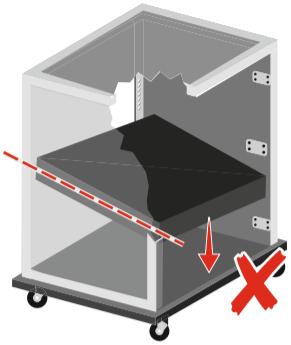

Setup

Remote Network - Sennheiser WSM
www.sennheiser.com/wsm

* to be ordered separately

Charging

	Temp out of range, charging stopped
	Battery damaged
	Battery in regeneration
	Charging 0 % - 80 %
	Charging 81 % - 96 %
	Fully charged