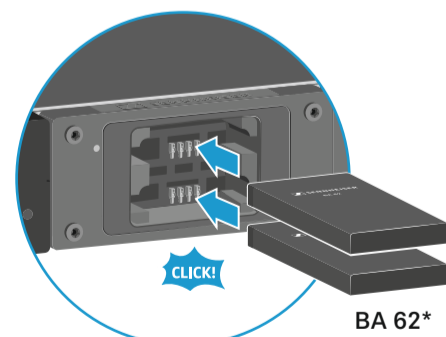

Setup

Remote Network - Sennheiser WSM
www.sennheiser.com/wsm

* to be ordered separately

Charging

	Temp out of range, charging stopped
	Battery damaged
	Battery in regeneration
	Charging 0 % - 80 %
	Charging 81 % - 96 %
	Fully charged